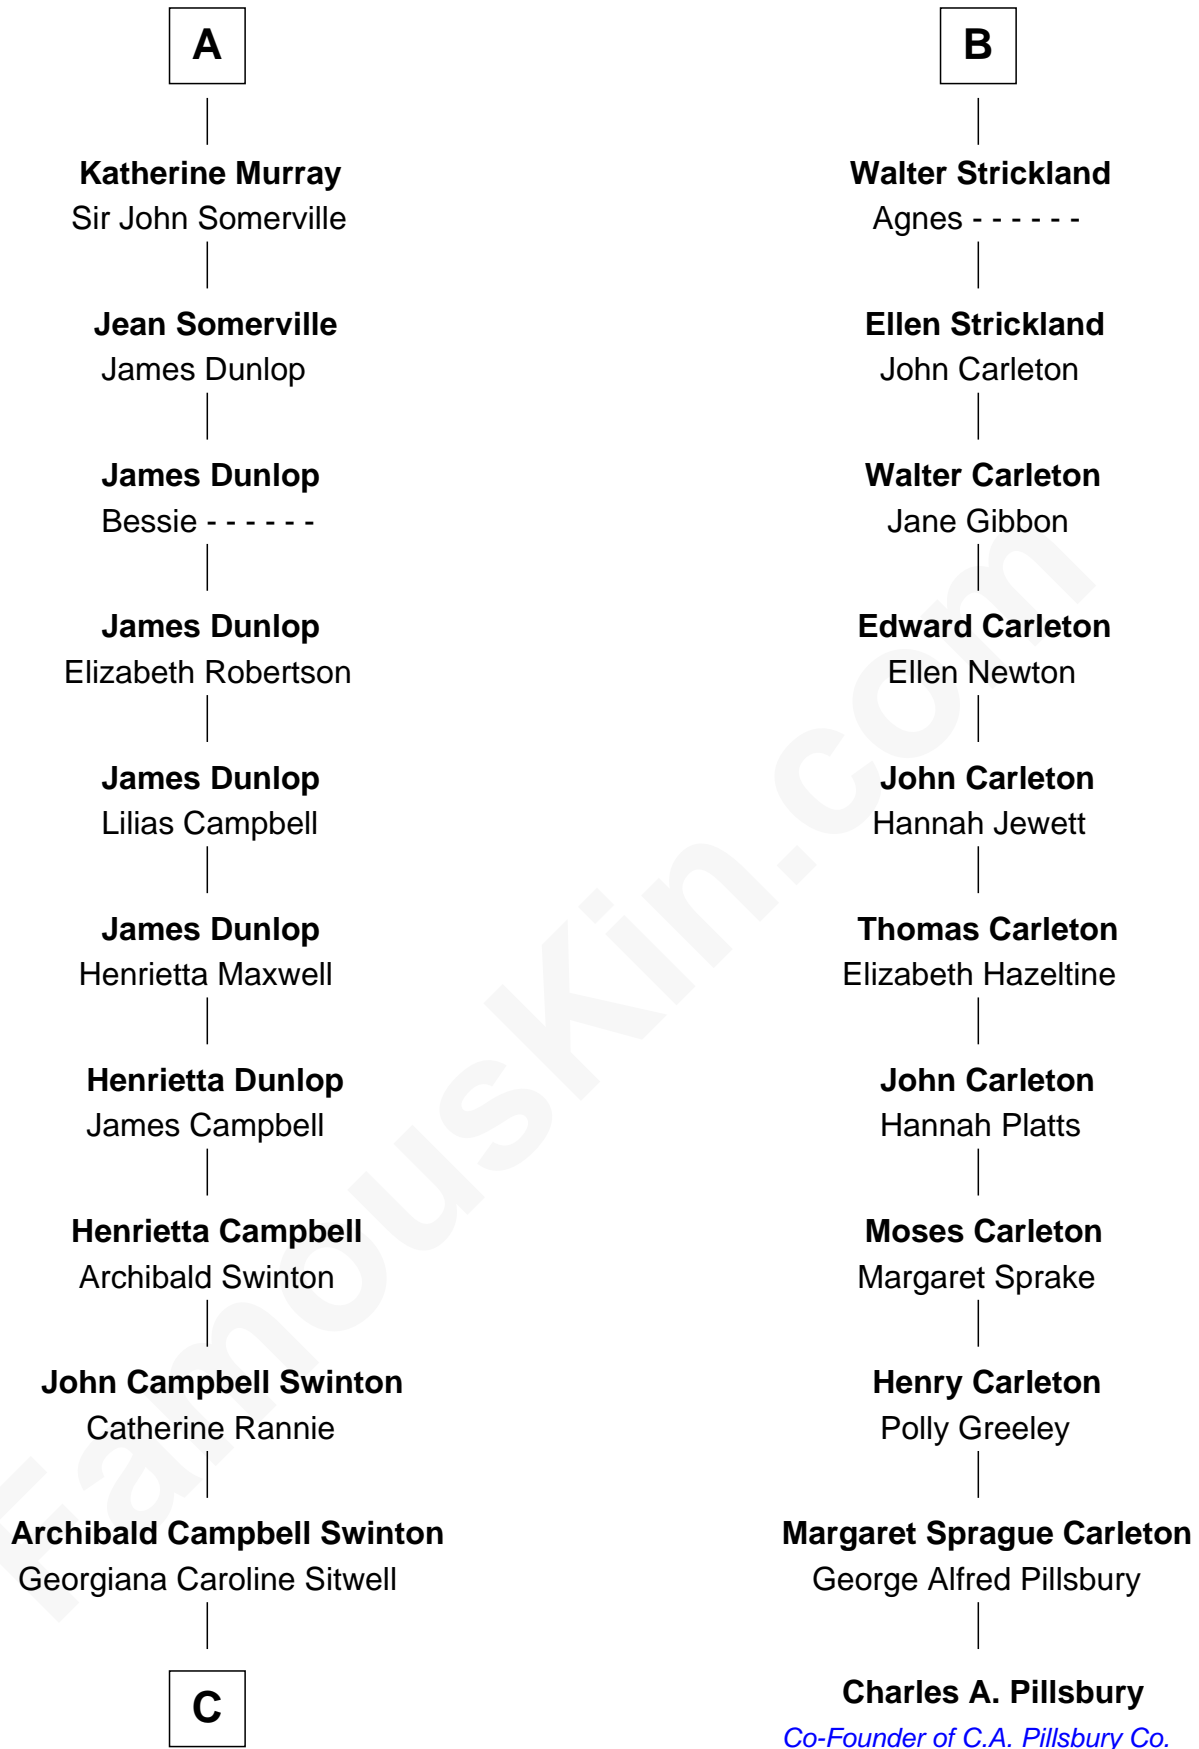

FamousKin.com
Relationship Chart of
Tilda Swinton
Movie Actress

17th cousin 3 times removed of

Charles A. Pillsbury
Co-Founder of C.A. Pillsbury Co.

C

George Sitwell Campbell Swinton

Elizabeth Ebsworth

Alan Henry Campbell Swinton

Mariora Beatrice Evelyn Rochfort Alers-Hankey

Sir John Swinton

Judith Balfour Killen

Tilda Swinton

Movie Actress

FamousKin.com