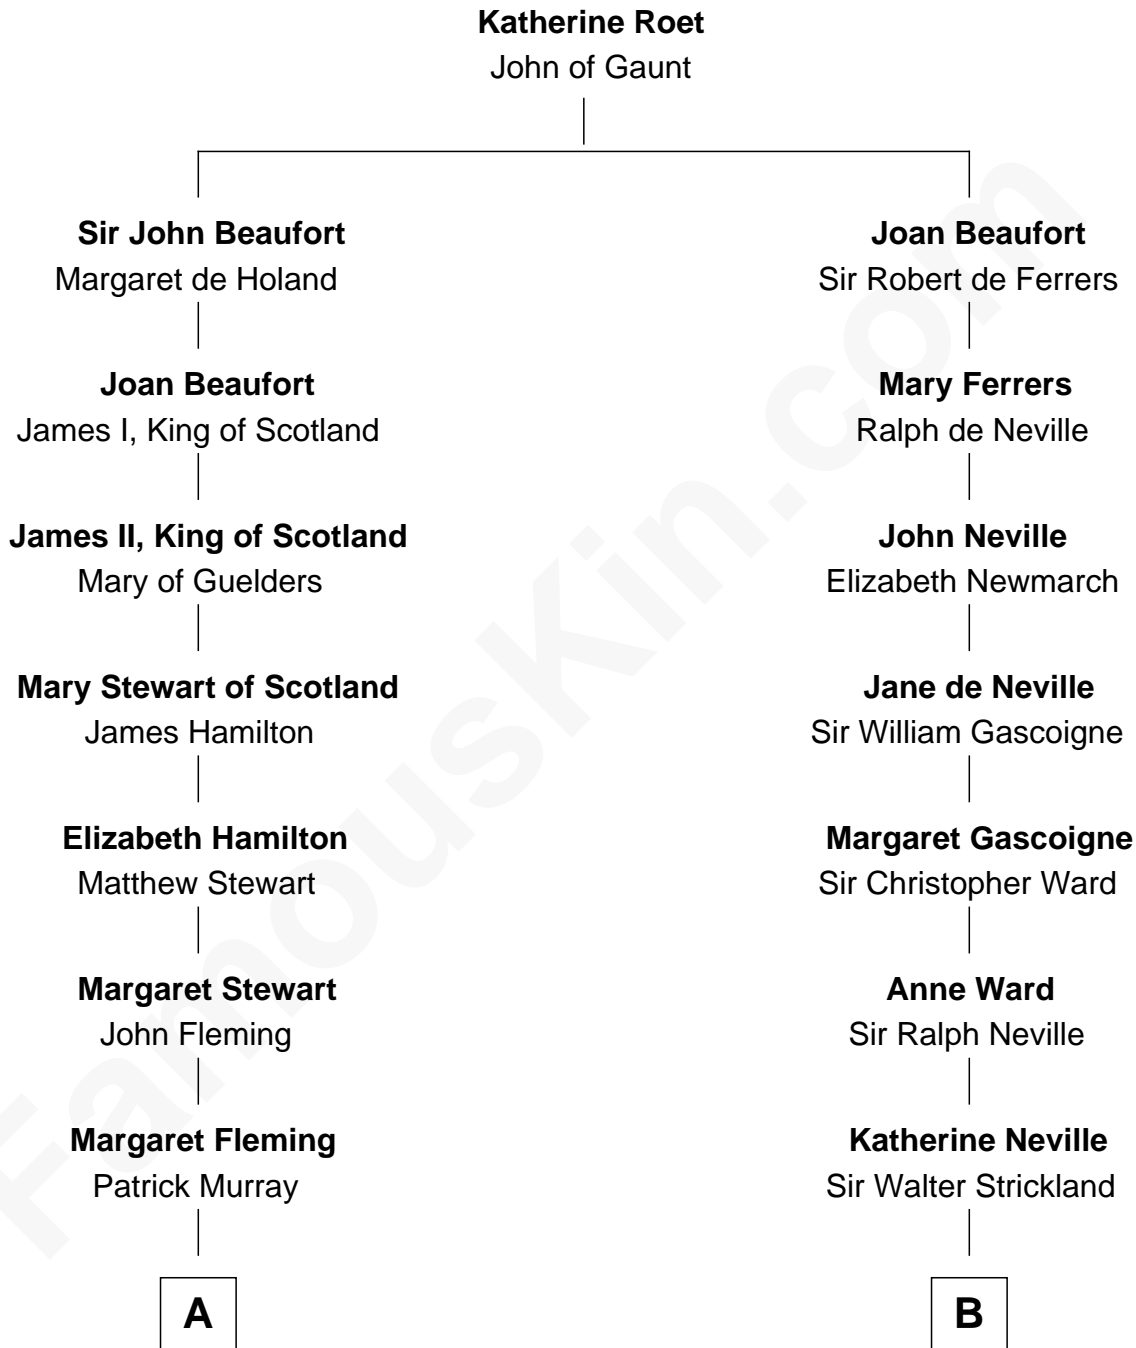

FamousKin.com
Relationship Chart of
Tilda Swinton
Movie Actress

17th cousin 3 times removed of

Charles A. Pillsbury
Co-Founder of C.A. Pillsbury Co.

C

George Sitwell Campbell Swinton

Elizabeth Ebsworth

Alan Henry Campbell Swinton

Mariora Beatrice Evelyn Rochfort Alers-Hankey

Sir John Swinton

Judith Balfour Killen

Tilda Swinton

Movie Actress

FamousKin.com