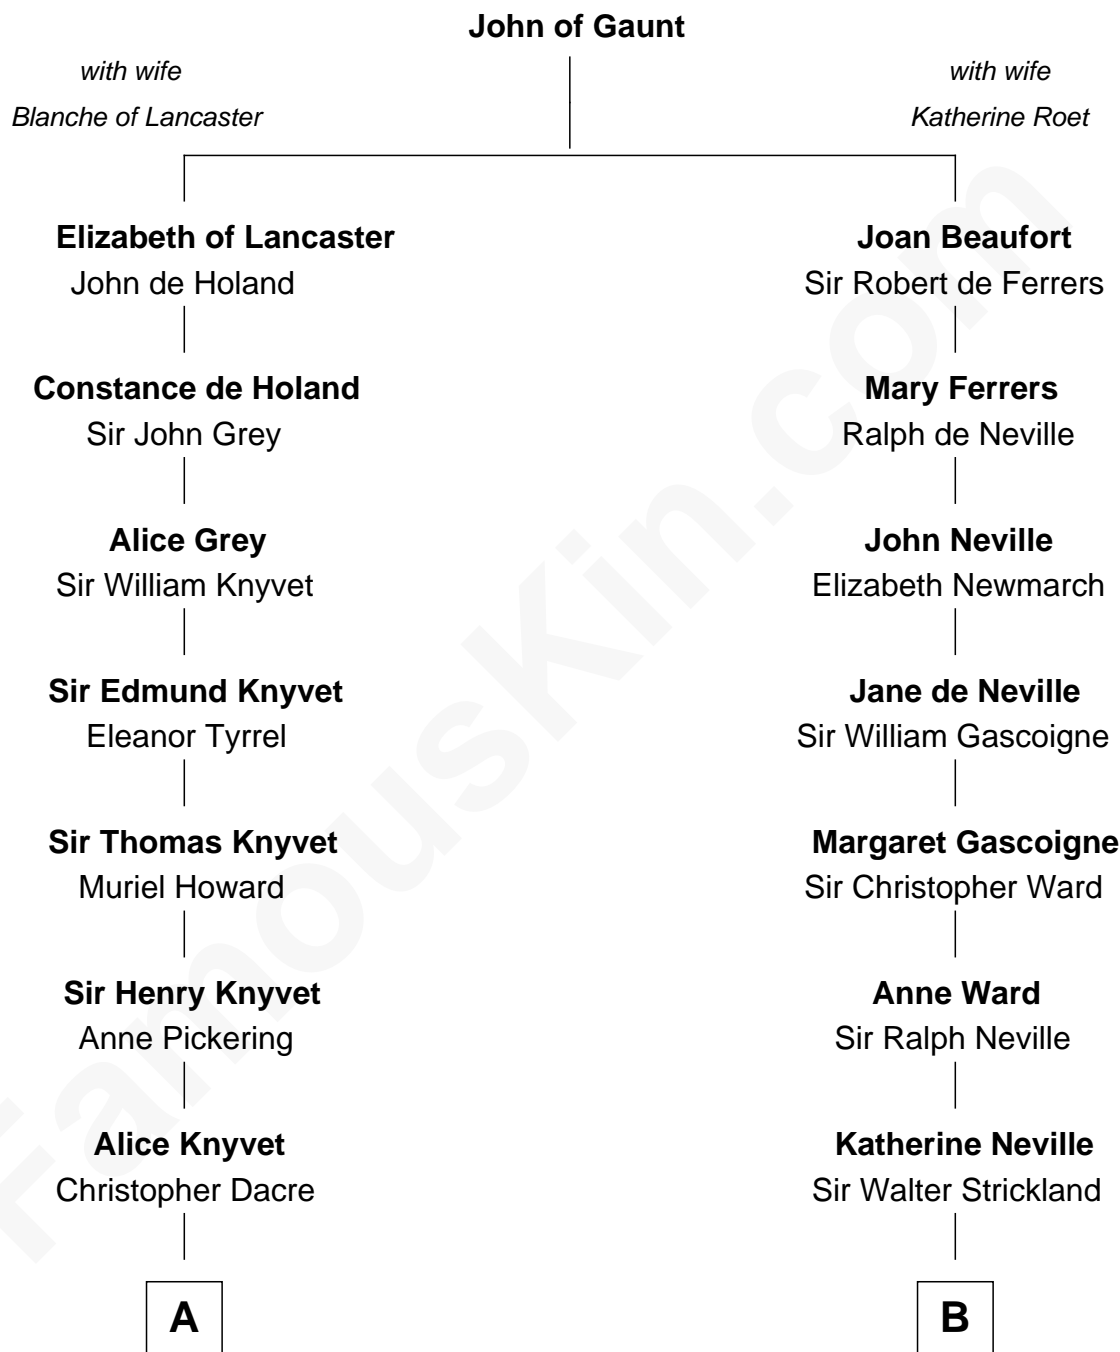

FamousKin.com Relationship Chart of

Tilda Swinton

Movie Actress

17th cousin 1 time removed of

Charles A. Pillsbury

Co-Founder of C.A. Pillsbury Co.

A

Henry Dacre
of Corby Salkeld

Mary Dacre
Thomas Fetherstonhaugh

Timothy Fetherstonhaugh
Bridget Bellingham

Heneage Fetherstonhaugh
Joan Lydston

Joyce Fetherstonhaugh
Rev. Charles Smallwood

Charles Smallwood Fetherstonhaugh
Elizabeth Hartley

Timothy Fetherstonhaugh
Eliza Were Clarke

Albany Fetherstonhaugh
Evelyn Gertrude Astell

Gertrude Clare Fetherstonhaugh
Cecil George Herbert Alers-Hankey

Mariora Beatrice Evelyn Rochfort Alers-Hankey
Alan Henry Campbell Swinton