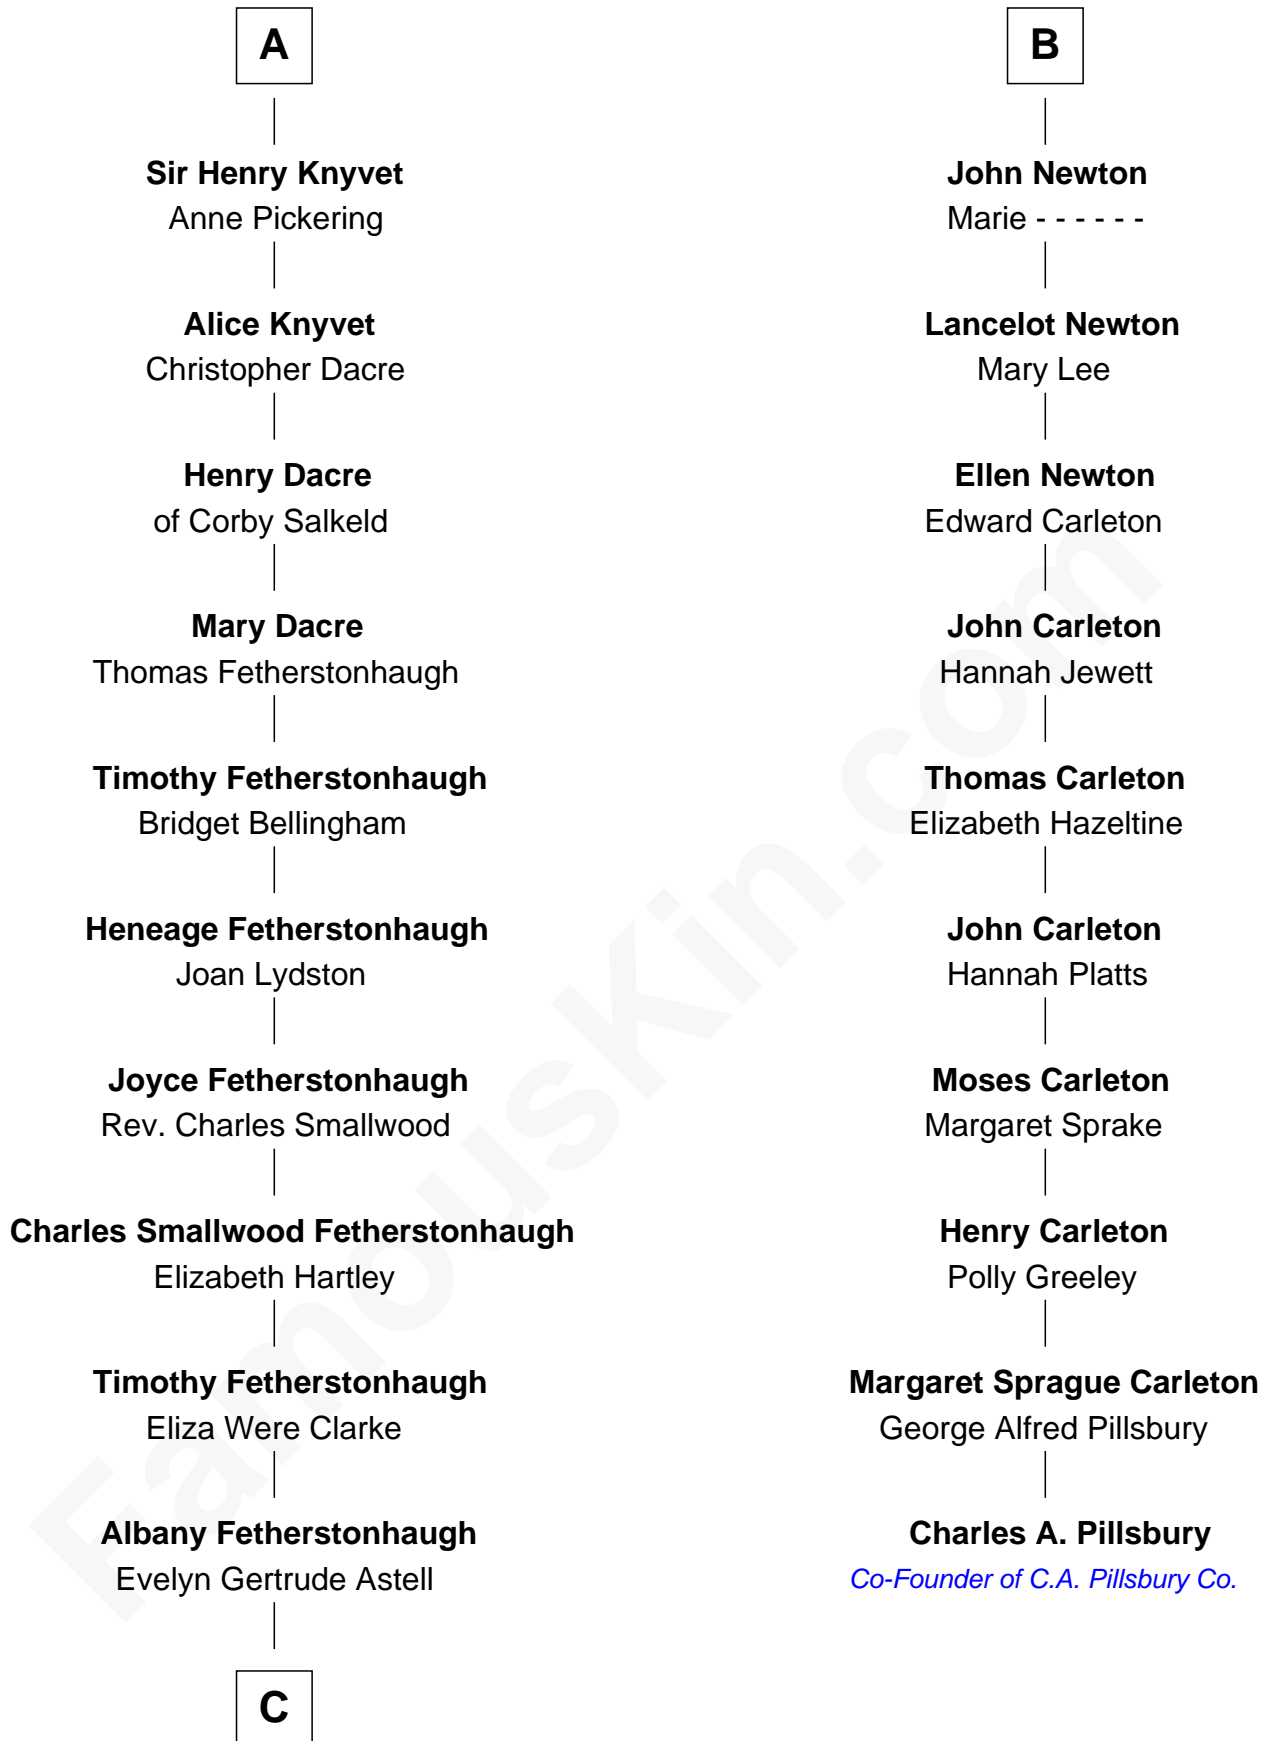

**FamousKin.com**  
**Relationship Chart of**  
**Tilda Swinton**  
*Movie Actress*

16th cousin 4 times removed of

**Charles A. Pillsbury**  
*Co-Founder of C.A. Pillsbury Co.*

**C**

**Gertrude Clare Fetherstonhaugh**  
Cecil George Herbert Alers-Hankey

**Matoria Beatrice Evelyn Rochfort Alers-Hankey**  
Alan Henry Campbell Swinton

**Sir John Swinton**  
Judith Balfour Killen

**Tilda Swinton**  
*Movie Actress*

FamousKin.com