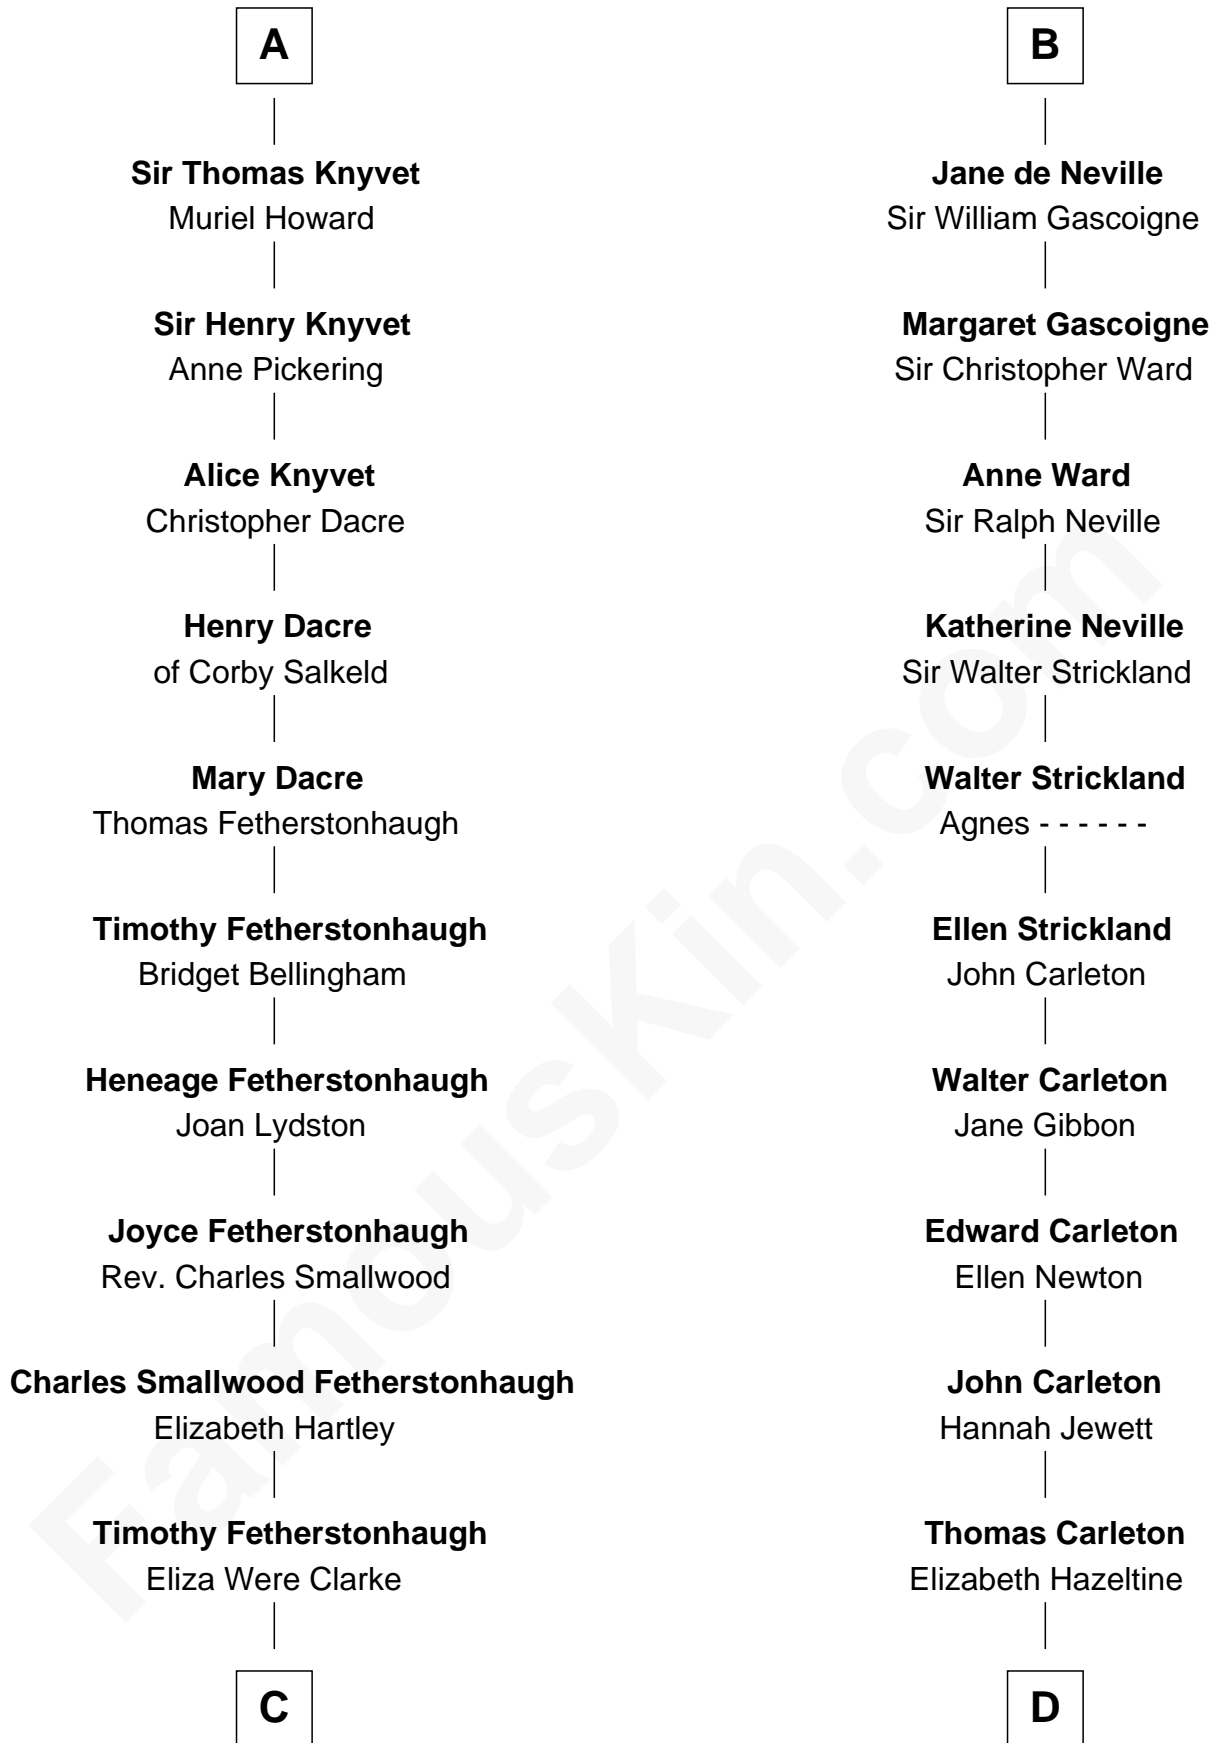

FamousKin.com Relationship Chart of

Tilda Swinton

Movie Actress

21st cousin of

Charles A. Pillsbury

Co-Founder of C.A. Pillsbury Co.

C

Albany Fetherstonhaugh

Evelyn Gertrude Astell

Gertrude Clare Fetherstonhaugh

Cecil George Herbert Alers-Hankey

Mariora Beatrice Evelyn Rochfort Alers-Hankey

Alan Henry Campbell Swinton

Sir John Swinton

Judith Balfour Killen

Tilda Swinton