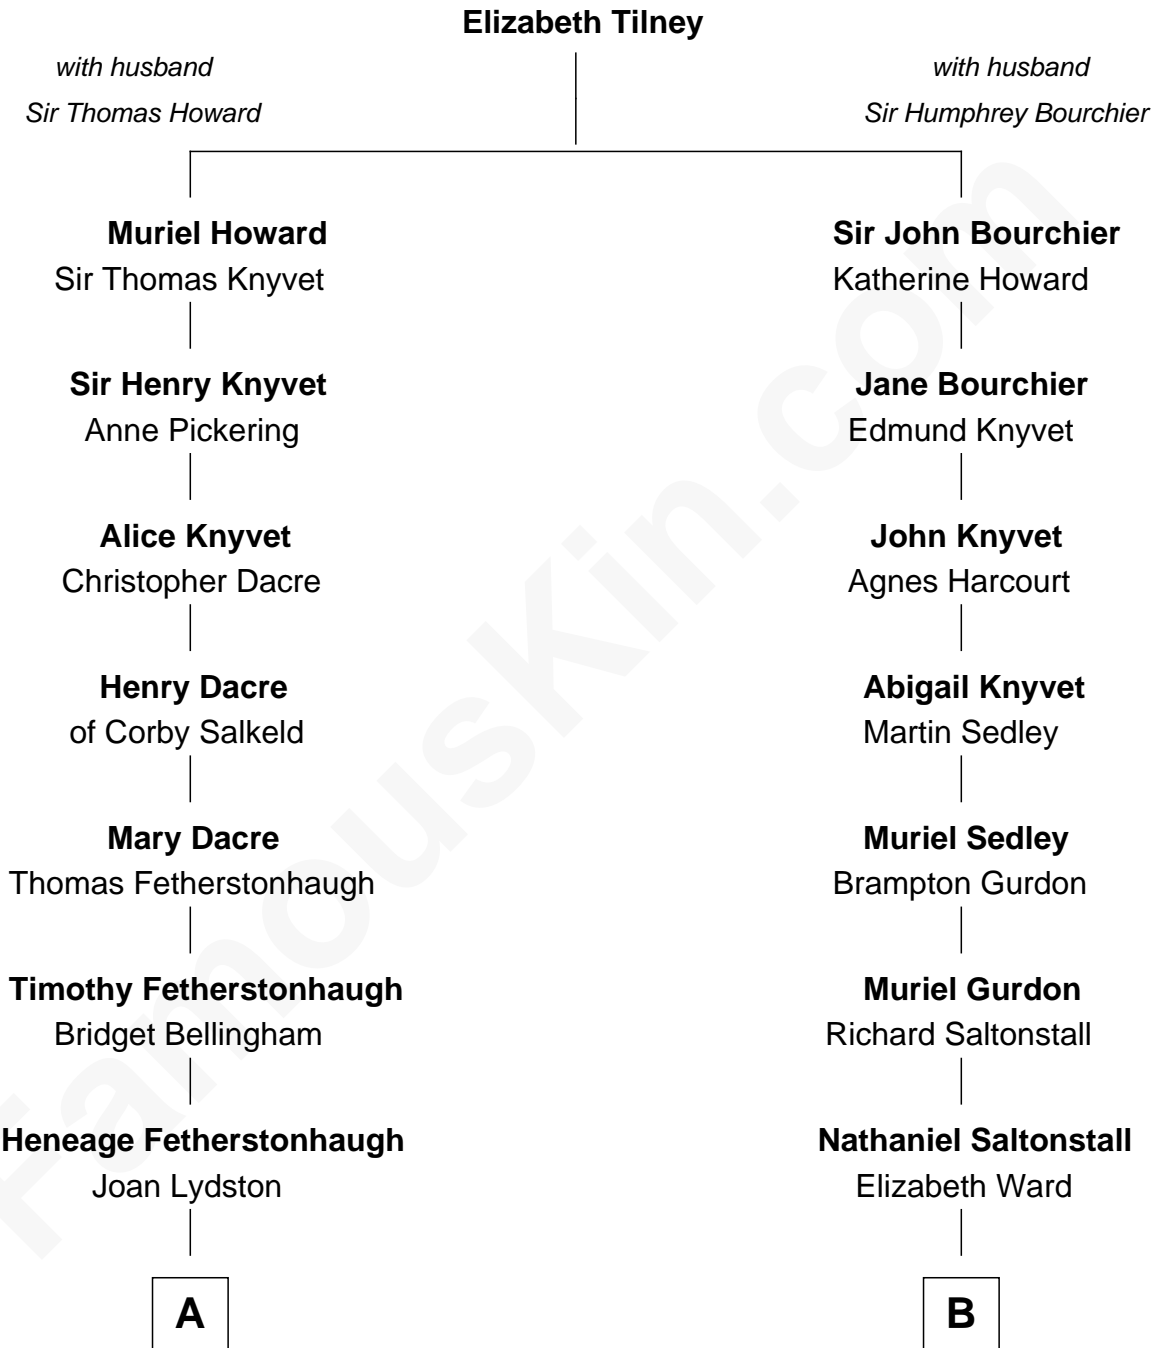

FamousKin.com
Relationship Chart of
Tilda Swinton
Movie Actress

14th cousin 3 times removed of
Carly Fiorina
CEO of Hewlett-Packard

A

Joyce Fetherstonhaugh
Rev. Charles Smallwood

Charles Smallwood Fetherstonhaugh
Elizabeth Hartley

Timothy Fetherstonhaugh
Eliza Were Clarke

Albany Fetherstonhaugh
Evelyn Gertrude Astell

Gertrude Clare Fetherstonhaugh
Cecil George Herbert Alers-Hankey

Mariora Beatrice Evelyn Rochfort Alers-Hankey
Alan Henry Campbell Swinton

Sir John Swinton
Judith Balfour Killen

Tilda Swinton
Movie Actress

B

Gov. Gurdon Saltonstall
Jerusha Richards

Elizabeth Saltonstall
Richard Christophers

Sarah Christophers
James Mumford

Robinson Mumford
Sarah Coit