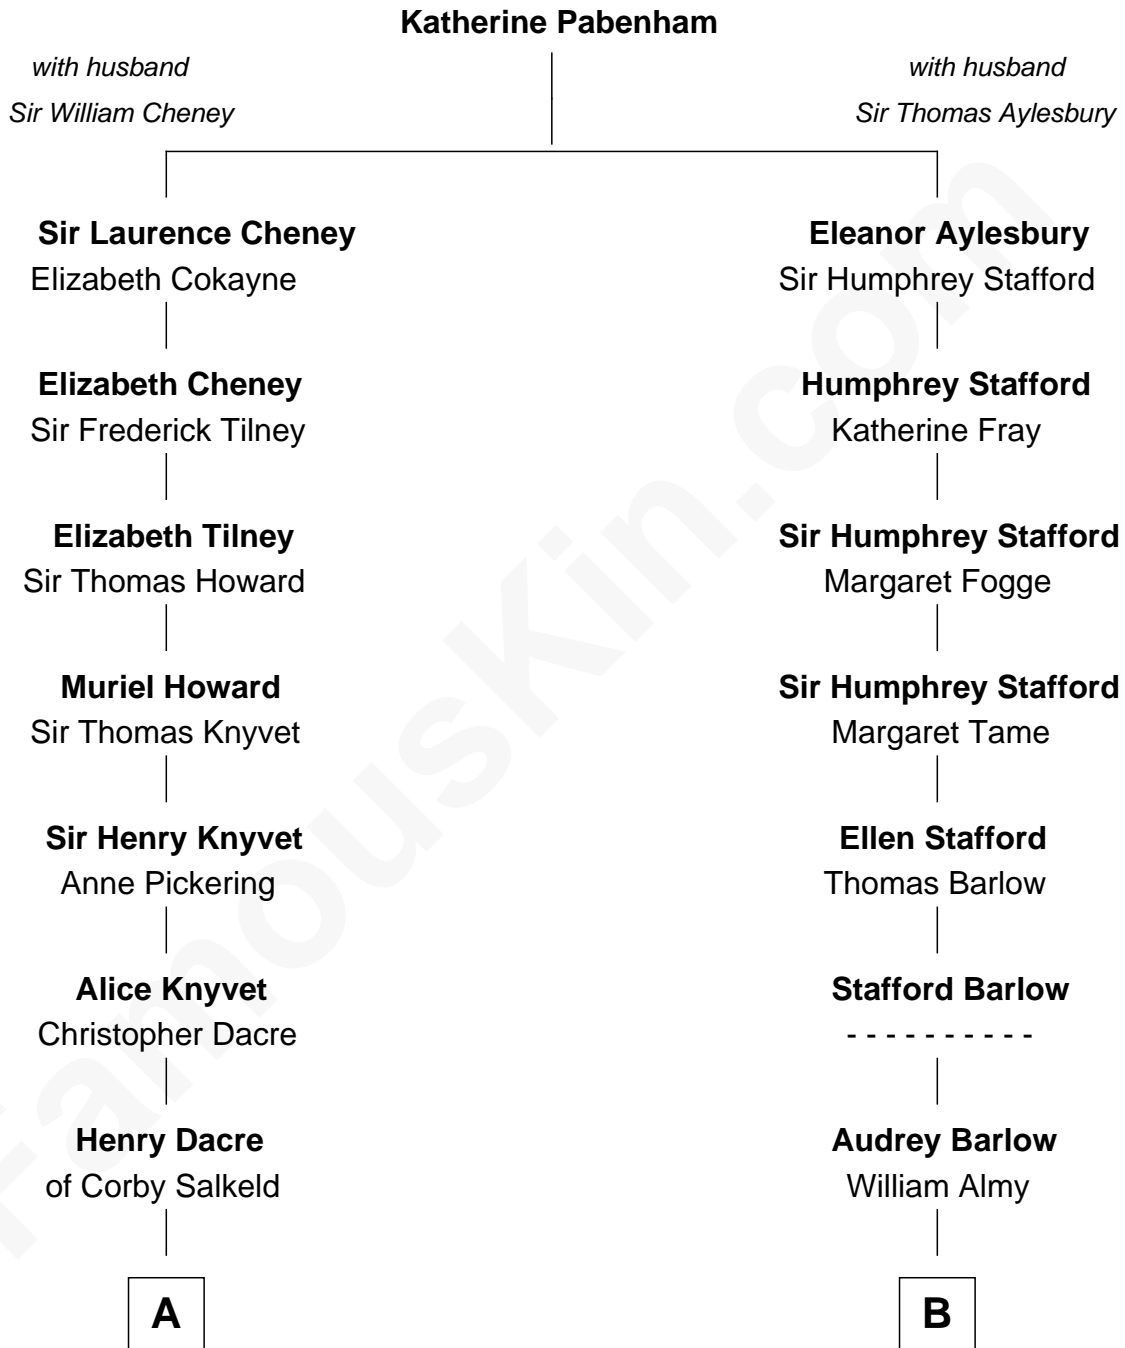

FamousKin.com
Relationship Chart of
Tilda Swinton
Movie Actress

17th cousin 1 time removed of
Sarah Palin
9th Governor of Alaska

A

Mary Dacre

Thomas Fetherstonhaugh

Timothy Fetherstonhaugh

Bridget Bellingham

Heneage Fetherstonhaugh

Joan Lydston

Joyce Fetherstonhaugh

Rev. Charles Smallwood

Charles Smallwood Fetherstonhaugh

Elizabeth Hartley

Timothy Fetherstonhaugh

Eliza Were Clarke

Albany Fetherstonhaugh

Evelyn Gertrude Astell

Gertrude Clare Fetherstonhaugh

Cecil George Herbert Alers-Hankey

Mariora Beatrice Evelyn Rochfort Alers-Hankey

Alan Henry Campbell Swinton

Sir John Swinton

Judith Balfour Killen