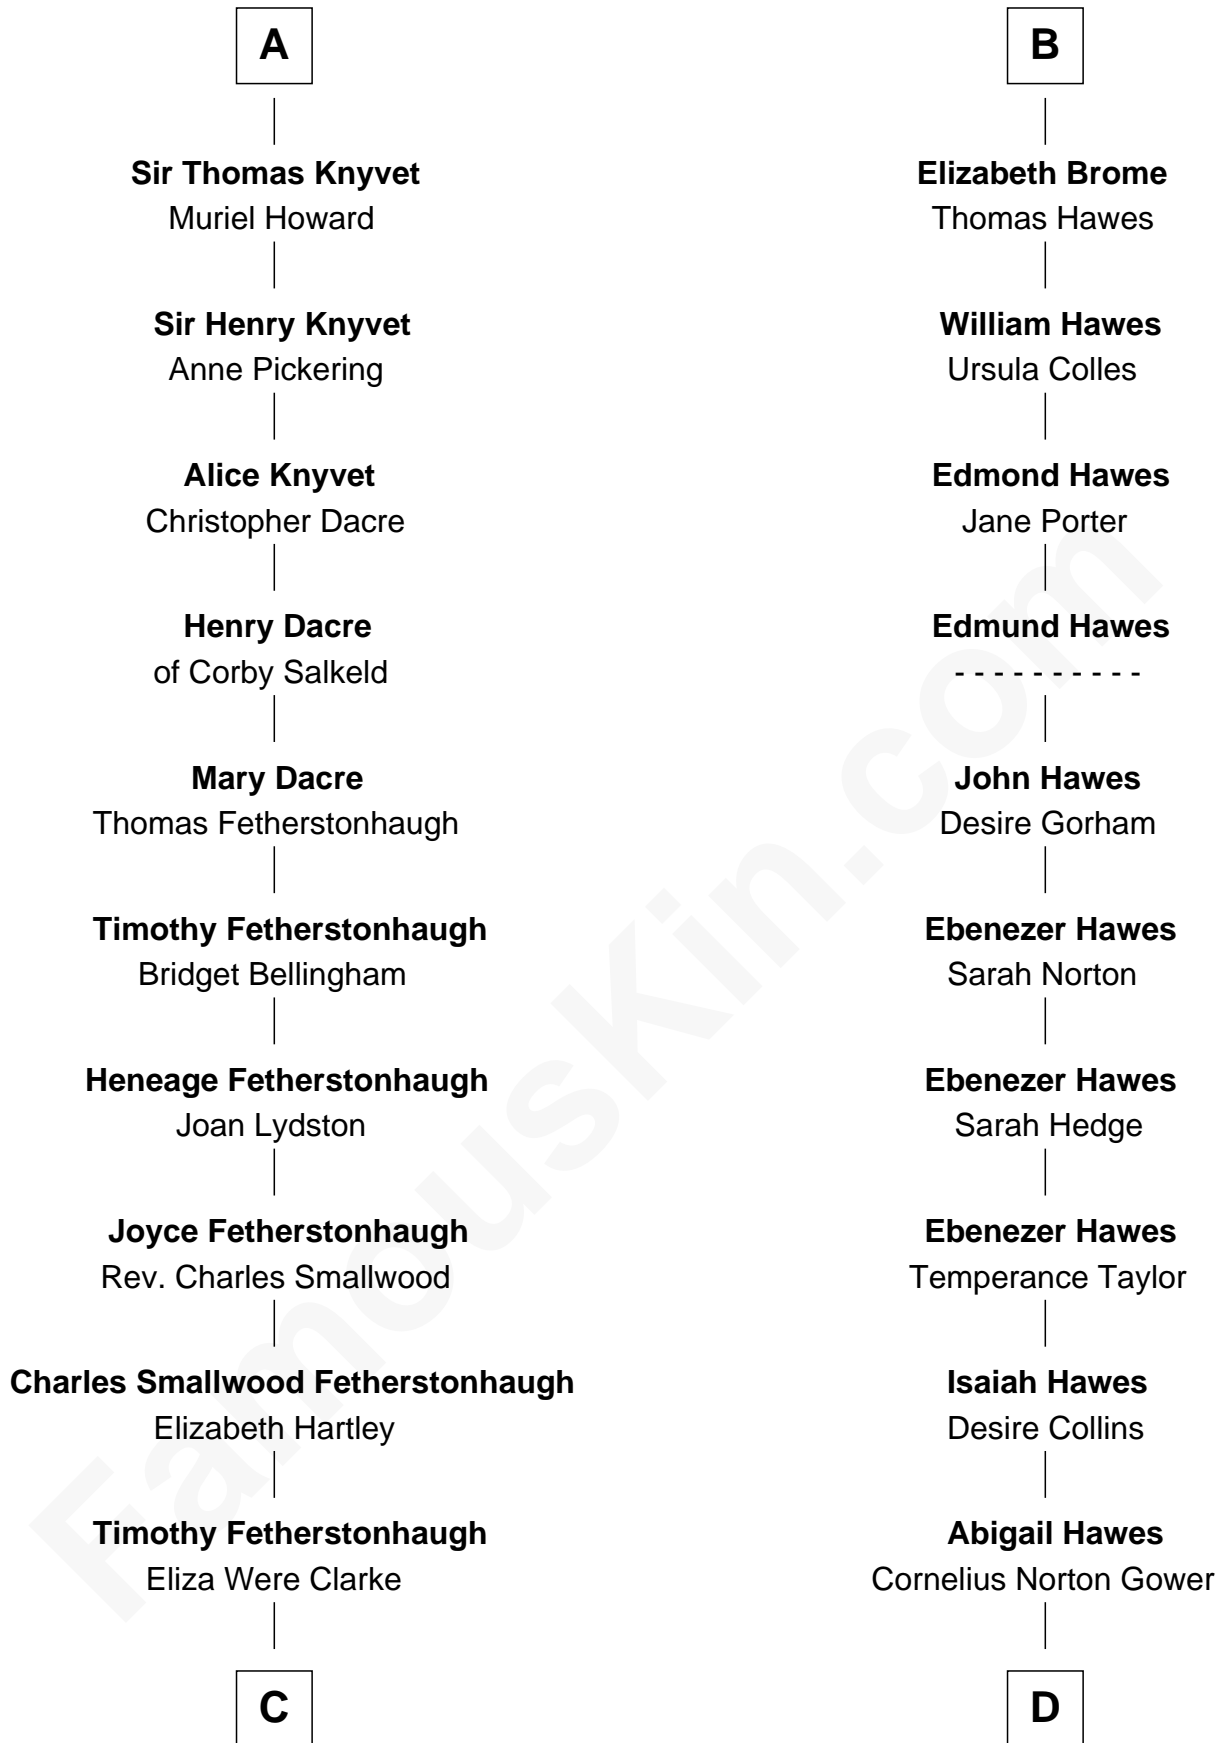

FamousKin.com Relationship Chart of

Tilda Swinton

Movie Actress

21st cousin of

Sarah Palin

9th Governor of Alaska

Sir Robert de Ros

Isabel de Aubeney

C

Albany Fetherstonhaugh

Evelyn Gertrude Astell

Gertrude Clare Fetherstonhaugh

Cecil George Herbert Alers-Hankey

Mariora Beatrice Evelyn Rochfort Alers-Hankey

Alan Henry Campbell Swinton

Sir John Swinton