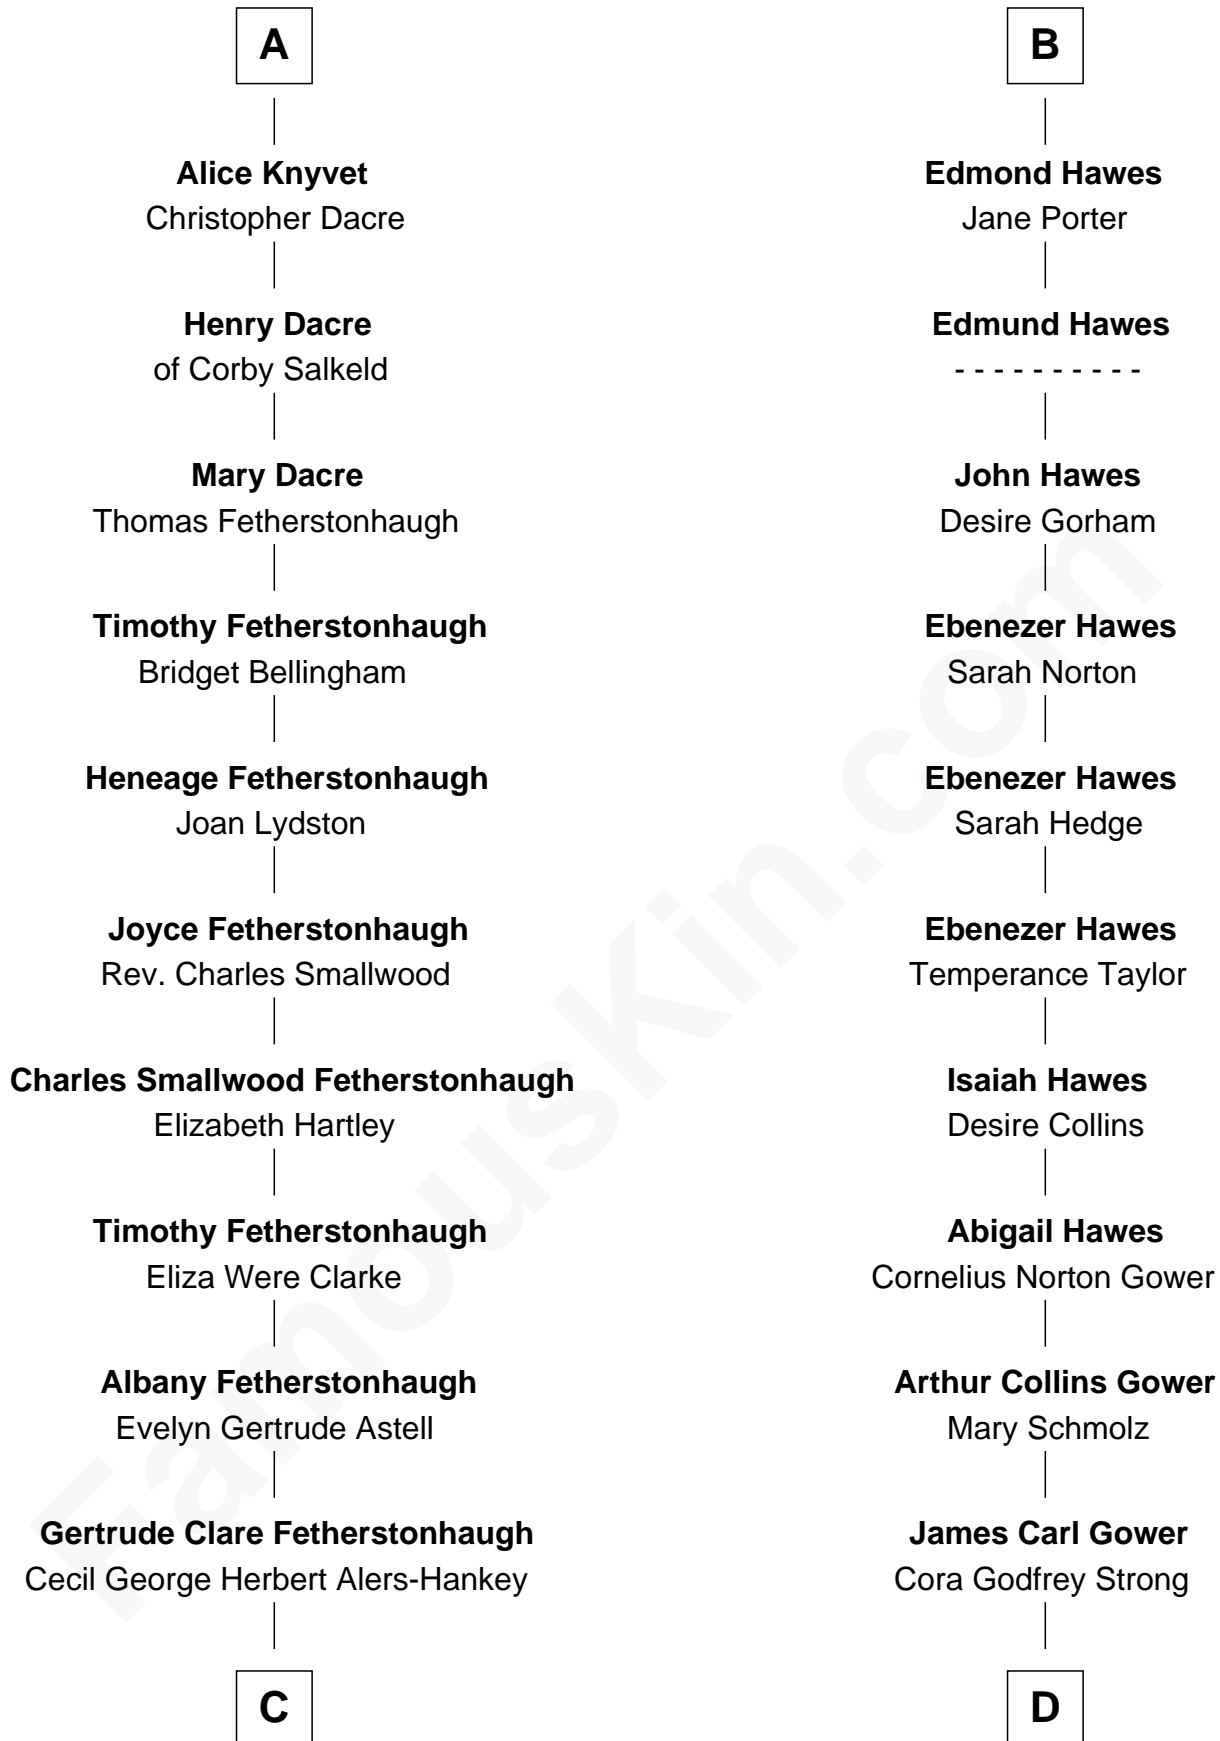

FamousKin.com Relationship Chart of

Tilda Swinton

Movie Actress

19th cousin of

Sarah Palin

9th Governor of Alaska

Sir John Howard

Alice de Bois

Sir Robert Howard

Margaret de Scales

Sir John Howard

Alice Tendring

Sir Robert Howard

Margaret Mowbray

Sir John Howard

Katherine Moleyns

Katherine Lampeck

Elizabeth Brome

Thomas Hawes

William Hawes

Ursula Colles

B

C

Mariora Beatrice Evelyn Rochfort Alers-Hankey