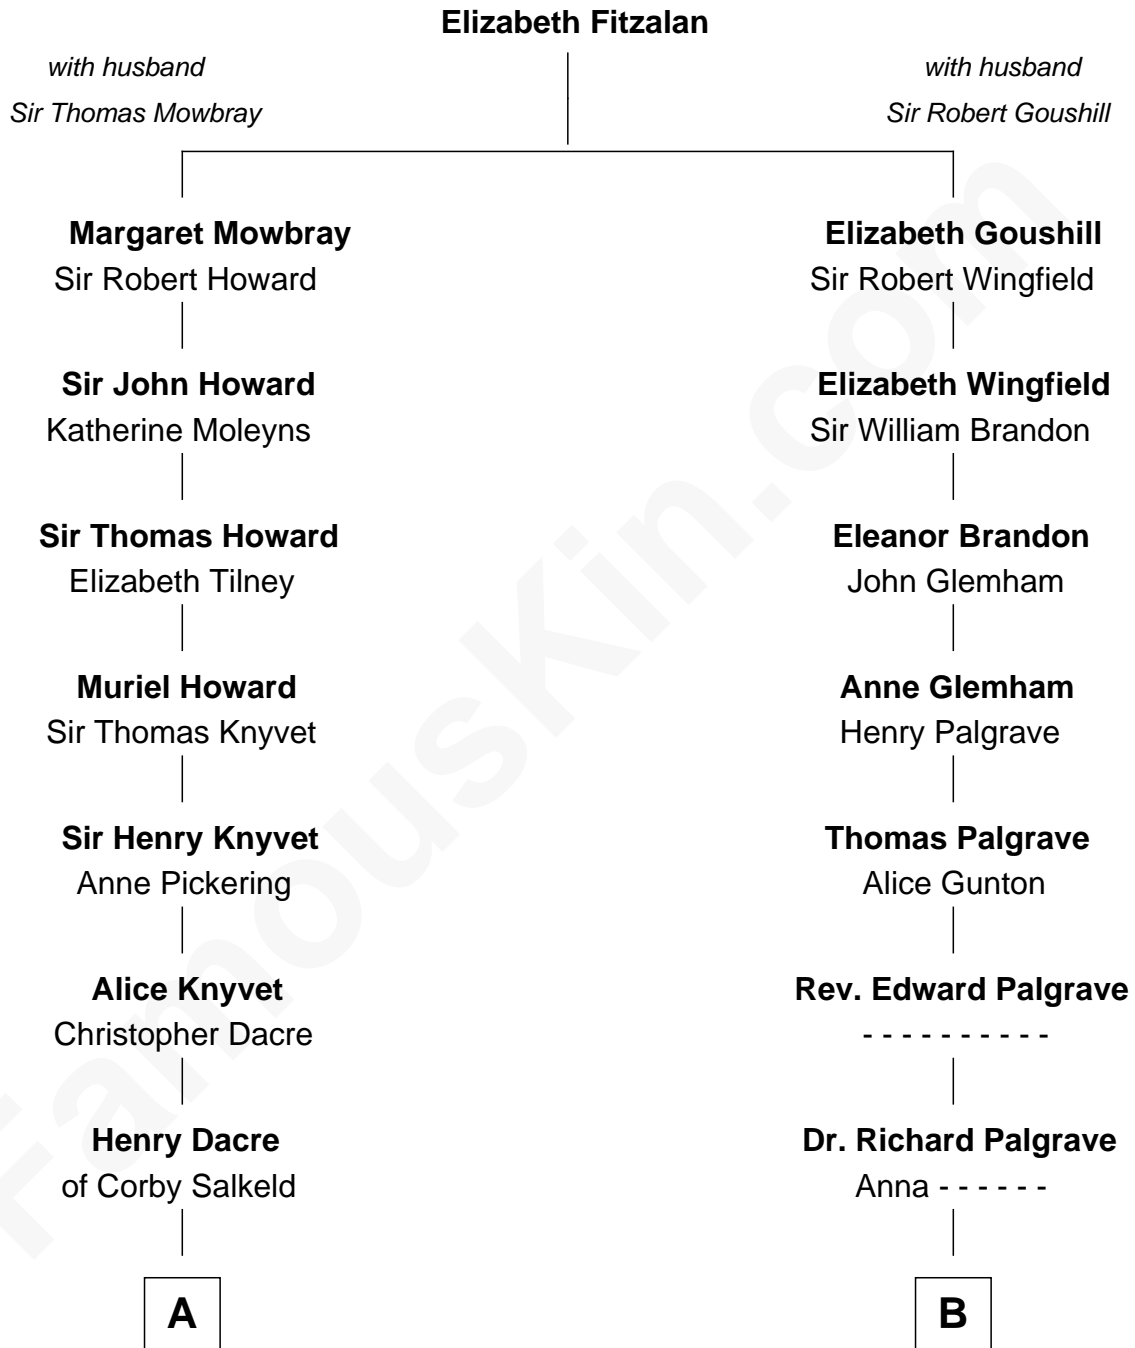

FamousKin.com
Relationship Chart of
Tilda Swinton
Movie Actress

13th cousin 4 times removed of

Shubael D. Childs
Founder of S.D. Childs & Company

A

Mary Dacre

Thomas Fetherstonhaugh

Timothy Fetherstonhaugh

Bridget Bellingham

Heneage Fetherstonhaugh

Joan Lydston

Joyce Fetherstonhaugh

Rev. Charles Smallwood

Charles Smallwood Fetherstonhaugh

Elizabeth Hartley

Timothy Fetherstonhaugh

Eliza Were Clarke

Albany Fetherstonhaugh

Evelyn Gertrude Astell

Gertrude Clare Fetherstonhaugh

Cecil George Herbert Alers-Hankey

Mariora Beatrice Evelyn Rochfort Alers-Hankey

Alan Henry Campbell Swinton

Sir John Swinton

Judith Balfour Killen