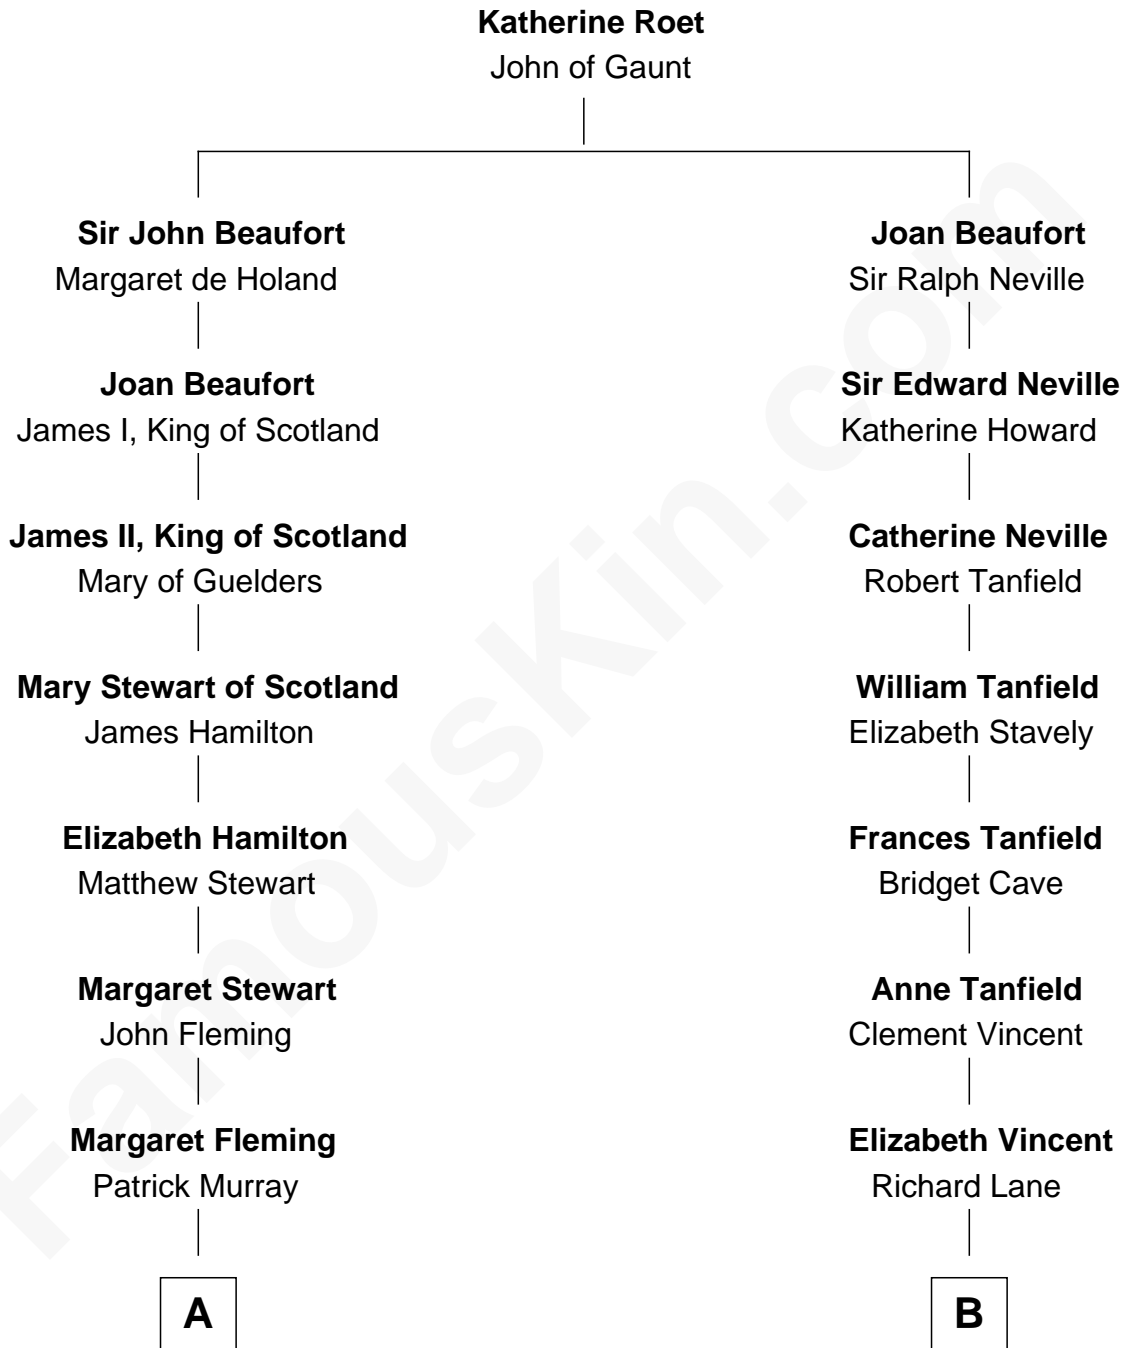

FamousKin.com
Relationship Chart of
Tilda Swinton
Movie Actress

12th cousin 8 times removed of

Thomas Jefferson

3rd U.S. President and Signer of the Declaration of Independence

C

George Sitwell Campbell Swinton

Elizabeth Ebsworth

Alan Henry Campbell Swinton

Mariora Beatrice Evelyn Rochfort Alers-Hankey

Sir John Swinton

Judith Balfour Killen

Tilda Swinton

Movie Actress

FamousKin.com