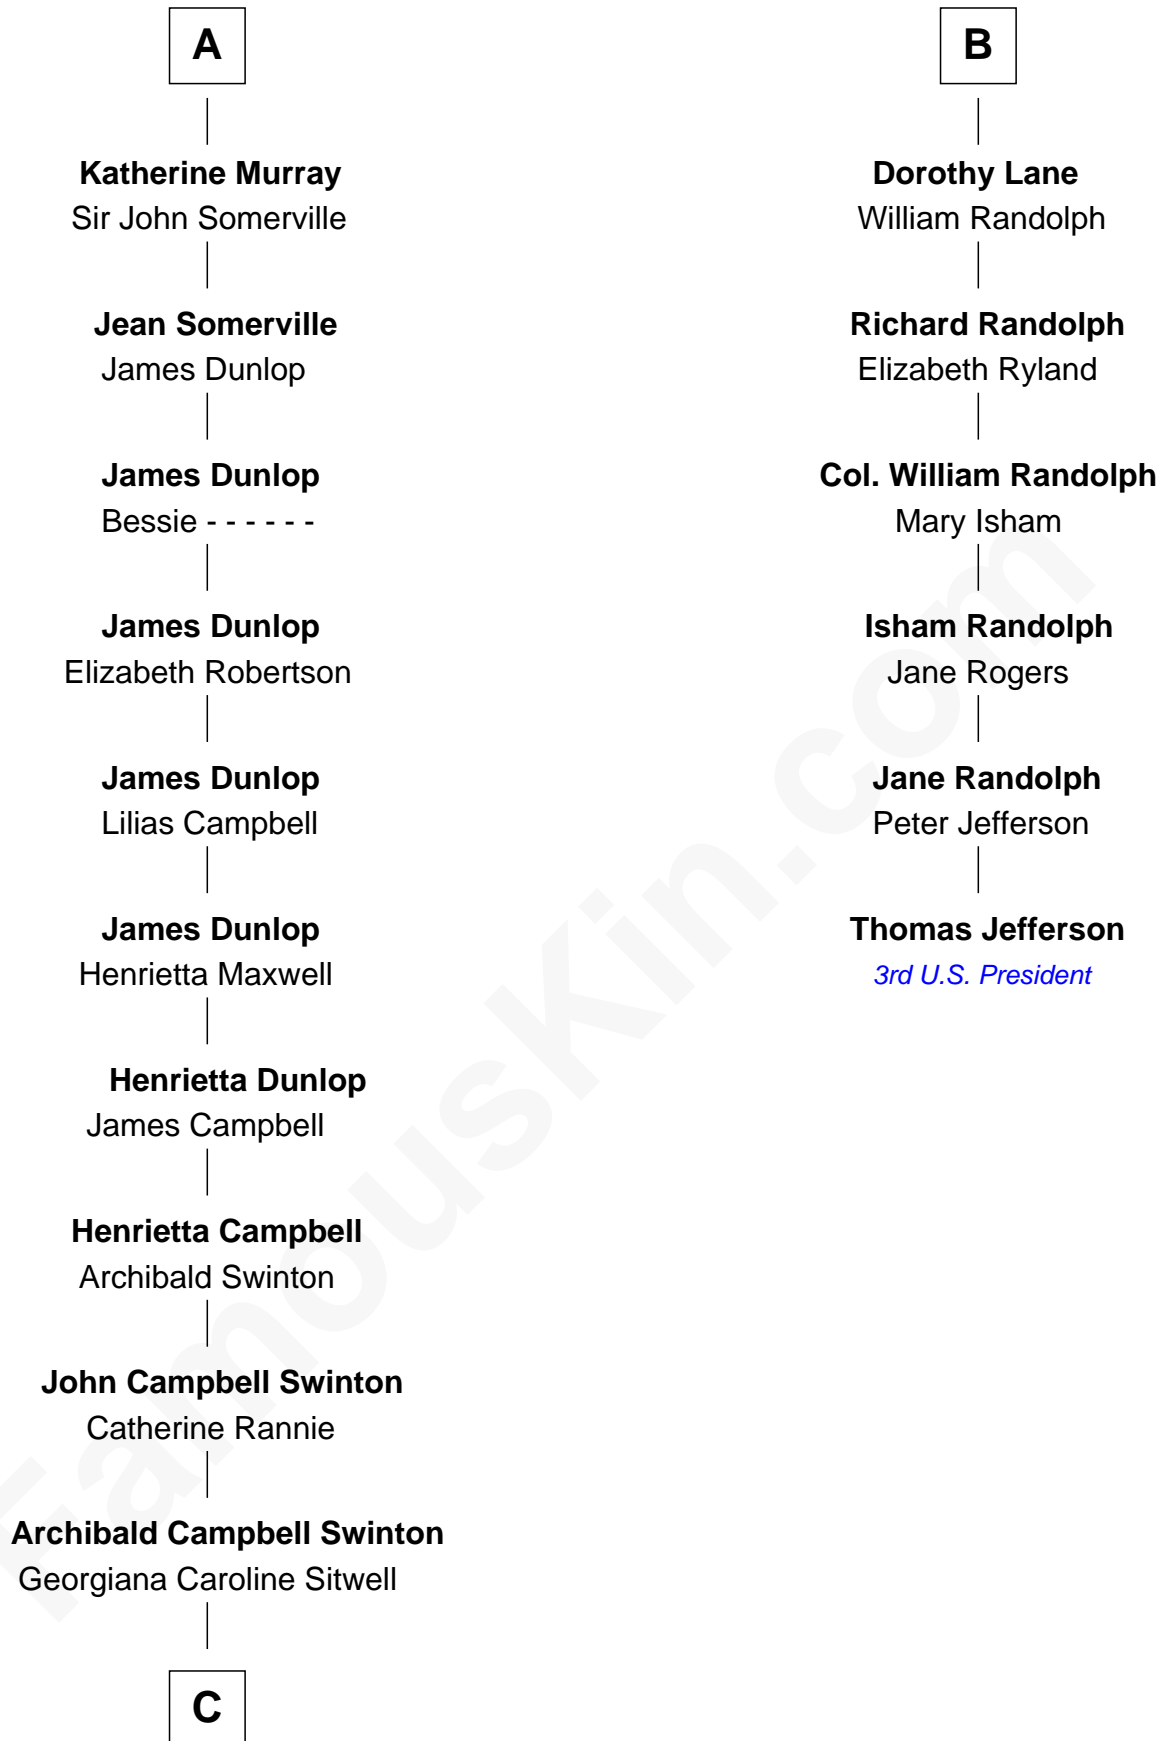

FamousKin.com
Relationship Chart of
Tilda Swinton
Movie Actress

12th cousin 8 times removed of

Thomas Jefferson

3rd U.S. President and Signer of the Declaration of Independence

C

George Sitwell Campbell Swinton

Elizabeth Ebsworth

Alan Henry Campbell Swinton

Mariora Beatrice Evelyn Rochfort Alers-Hankey

Sir John Swinton

Judith Balfour Killen

Tilda Swinton

Movie Actress

FamousKin.com