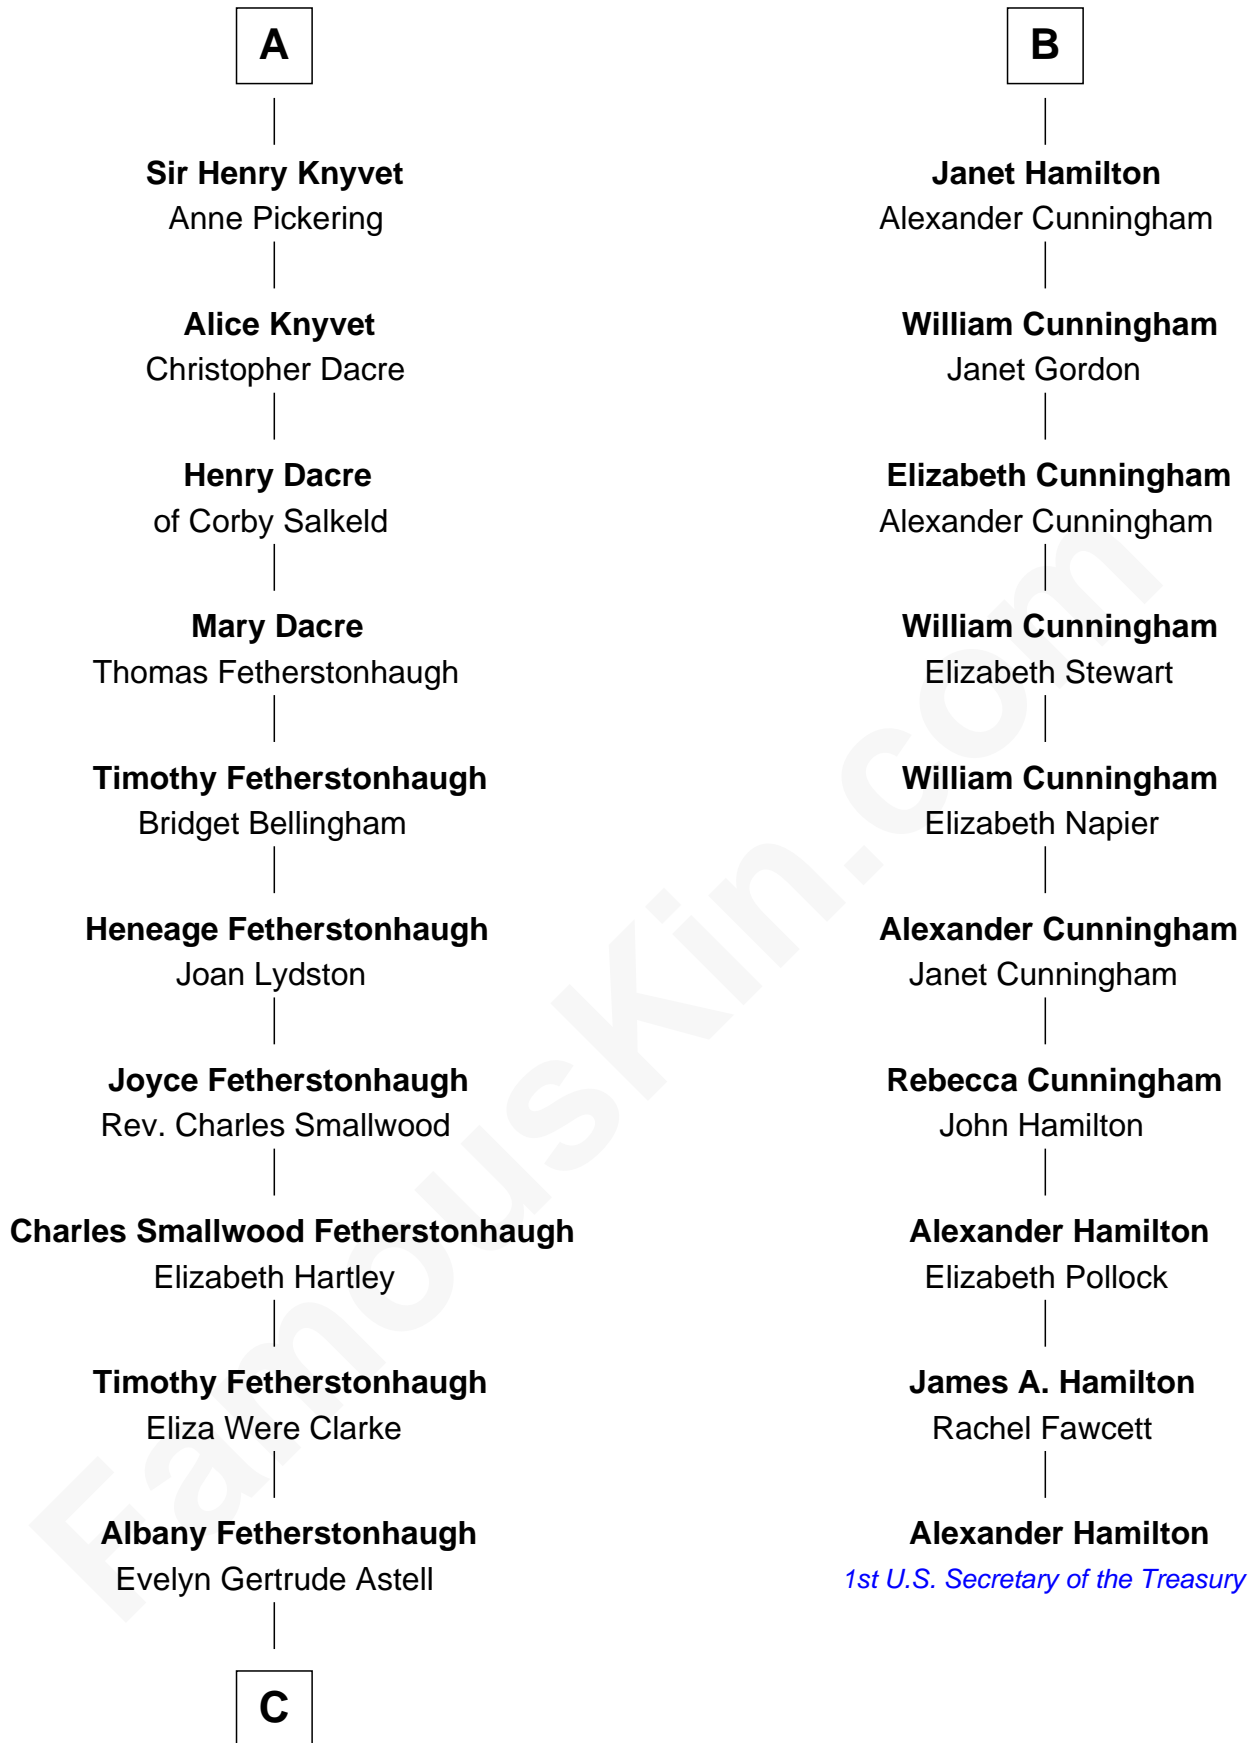

FamousKin.com

Relationship Chart of

Tilda Swinton

Movie Actress

16th cousin 4 times removed of

Alexander Hamilton

1st U.S. Secretary of the Treasury

C

Gertrude Clare Fetherstonhaugh
Cecil George Herbert Alers-Hankey

Matoria Beatrice Evelyn Rochfort Alers-Hankey
Alan Henry Campbell Swinton

Sir John Swinton
Judith Balfour Killen

Tilda Swinton
Movie Actress