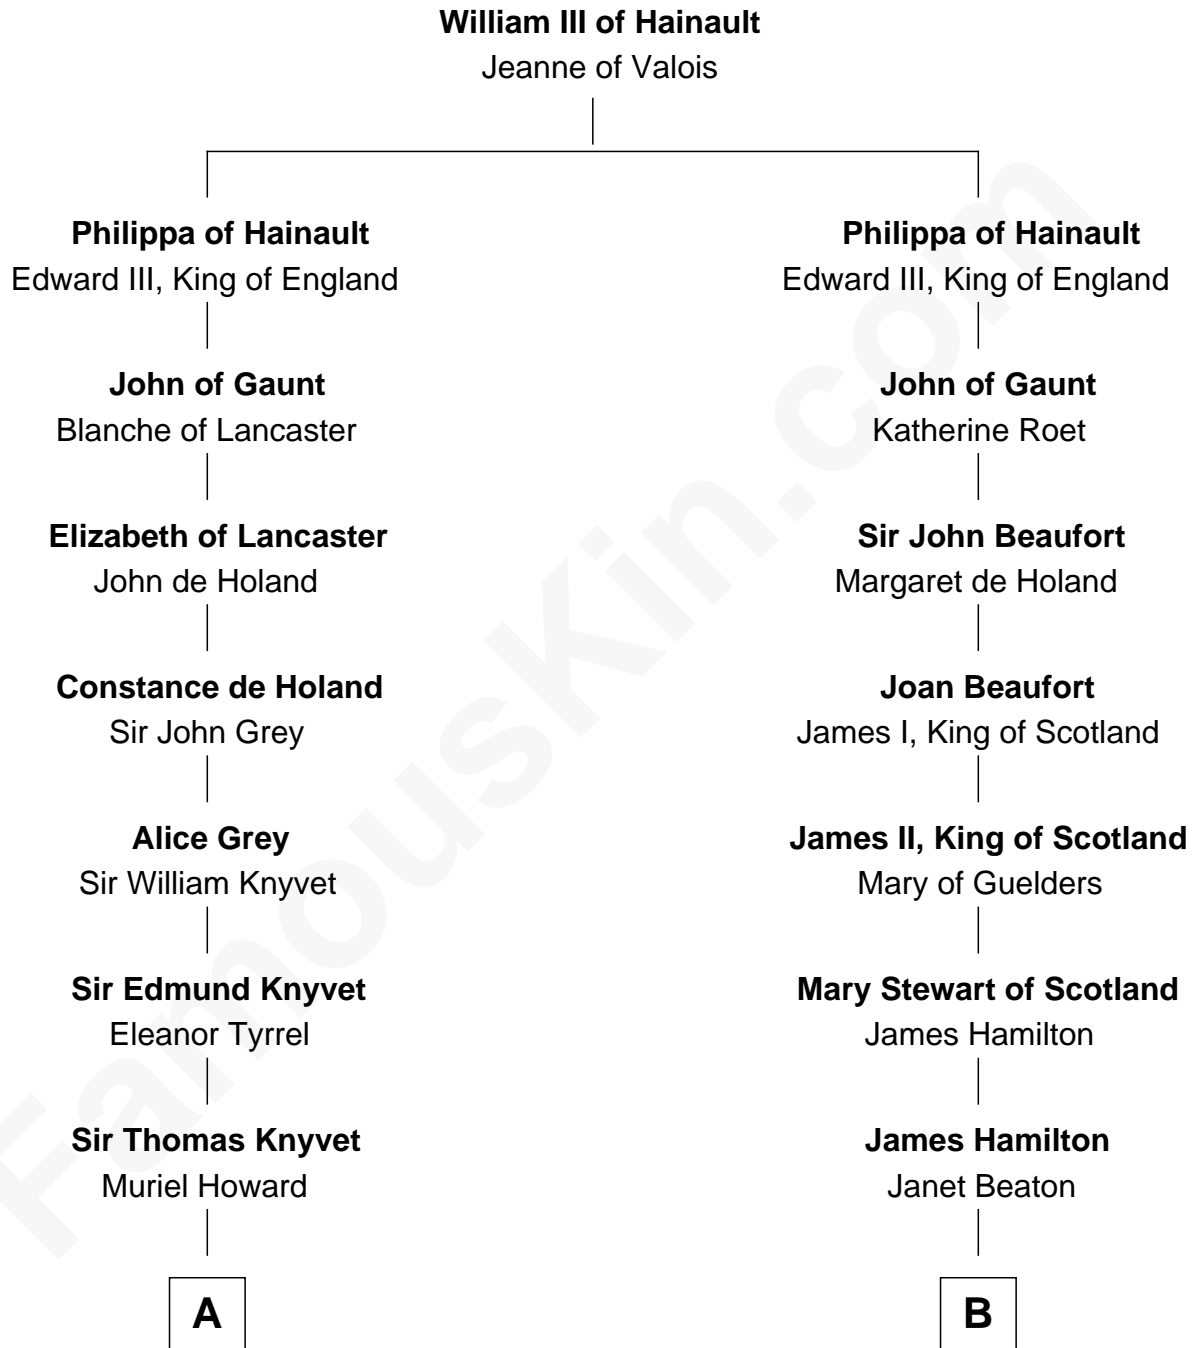

FamousKin.com

Relationship Chart of

Tilda Swinton

Movie Actress

16th cousin 4 times removed of

Alexander Hamilton

1st U.S. Secretary of the Treasury

C

Gertrude Clare Fetherstonhaugh
Cecil George Herbert Alers-Hankey

Matoria Beatrice Evelyn Rochfort Alers-Hankey
Alan Henry Campbell Swinton

Sir John Swinton
Judith Balfour Killen

Tilda Swinton
Movie Actress