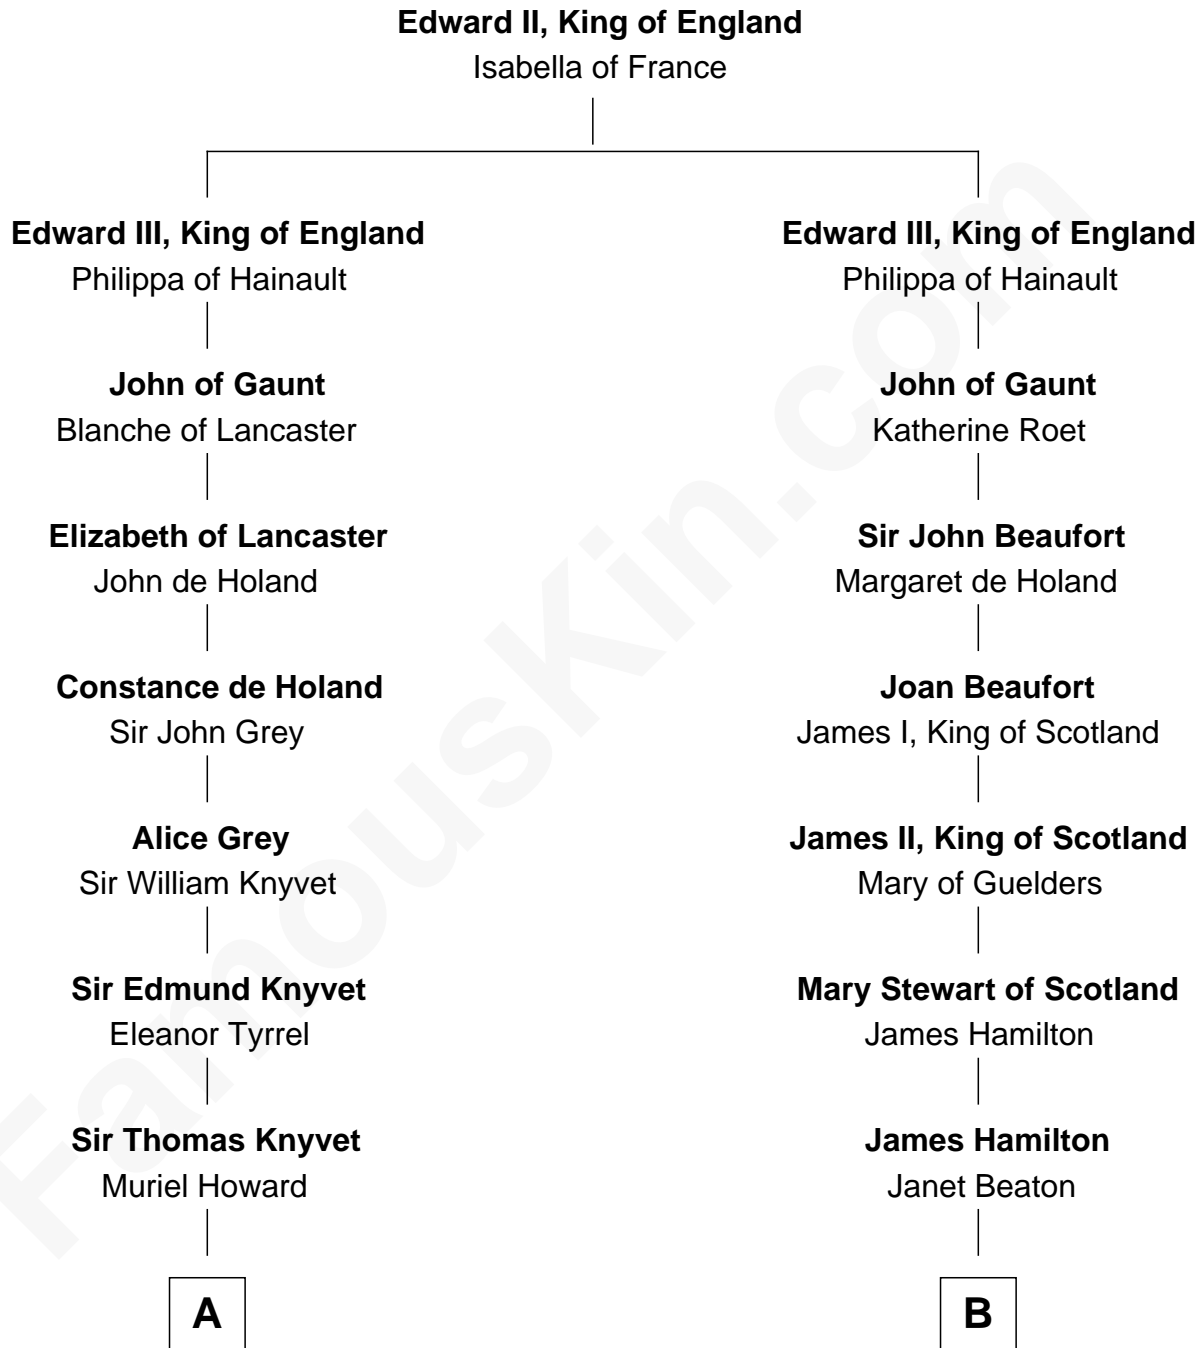

FamousKin.com
Relationship Chart of
Tilda Swinton
Movie Actress

16th cousin 4 times removed of
Alexander Hamilton
1st U.S. Secretary of the Treasury

A

Sir Henry Knyvet
Anne Pickering

Alice Knyvet
Christopher Dacre

Timothy Fetherstonhaugh
Eliza Were Clarke

Albany Fetherstonhaugh
Evelyn Gertrude Astell

C

B

Janet Hamilton
Alexander Cunningham

William Cunningham
Janet Gordon

Elizabeth Cunningham
Alexander Cunningham

William Cunningham
Elizabeth Stewart