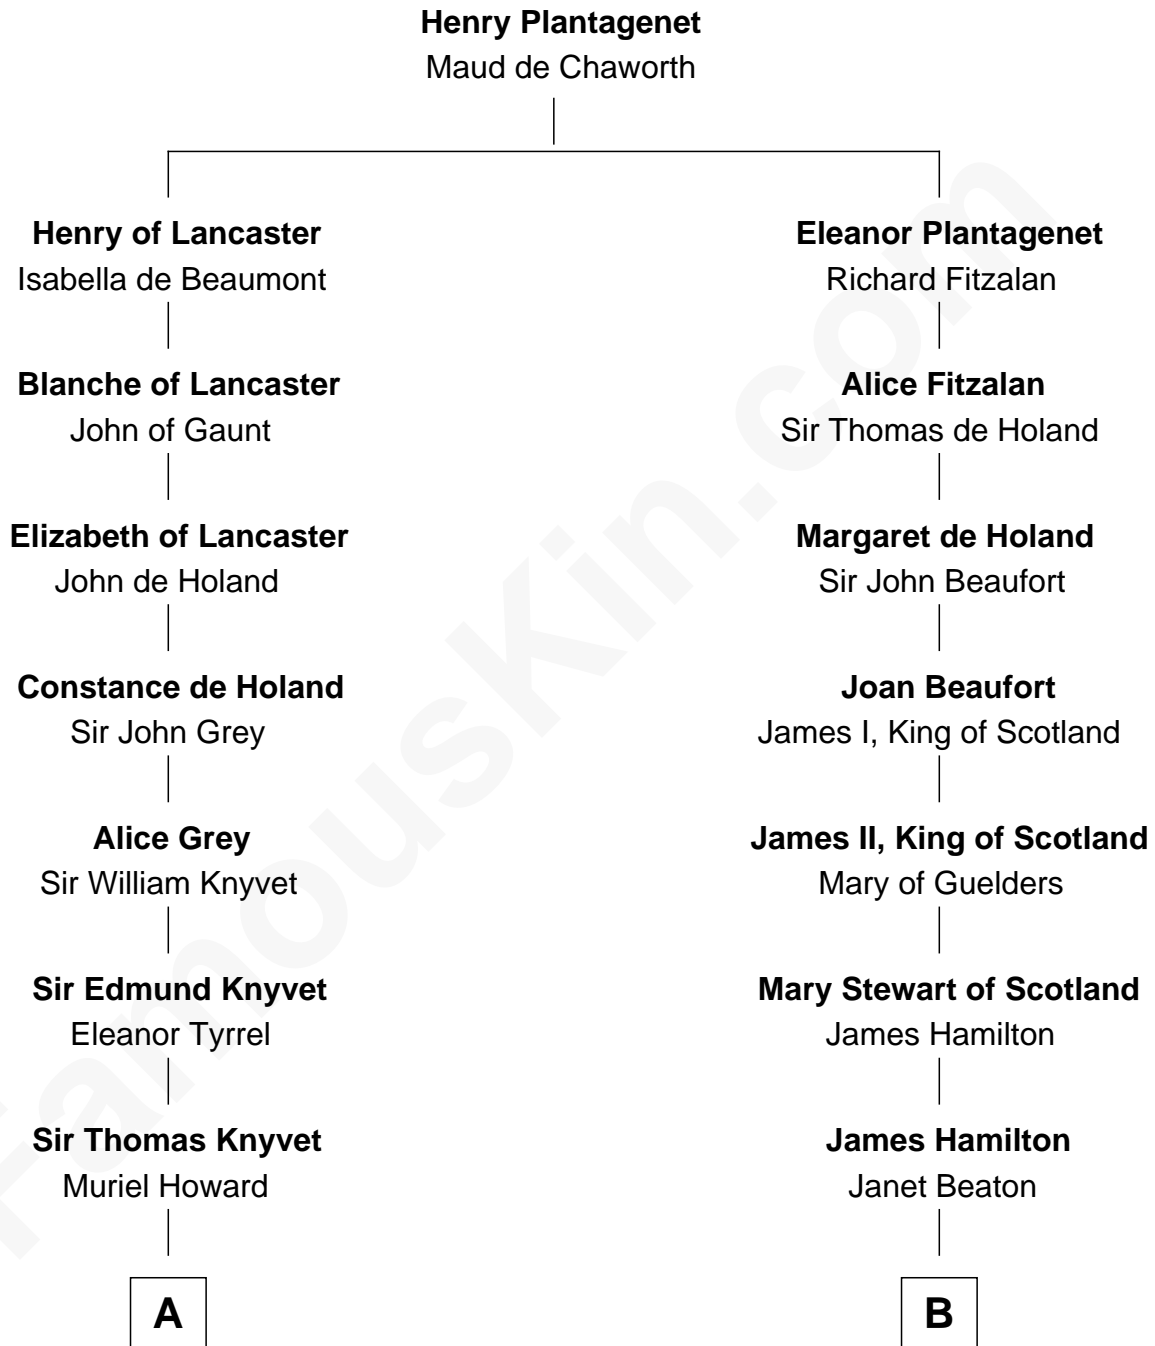

FamousKin.com

Relationship Chart of

Tilda Swinton

Movie Actress

16th cousin 4 times removed of

Alexander Hamilton

1st U.S. Secretary of the Treasury

C

Gertrude Clare Fetherstonhaugh
Cecil George Herbert Alers-Hankey

Matoria Beatrice Evelyn Rochfort Alers-Hankey
Alan Henry Campbell Swinton

Sir John Swinton
Judith Balfour Killen

Tilda Swinton
Movie Actress