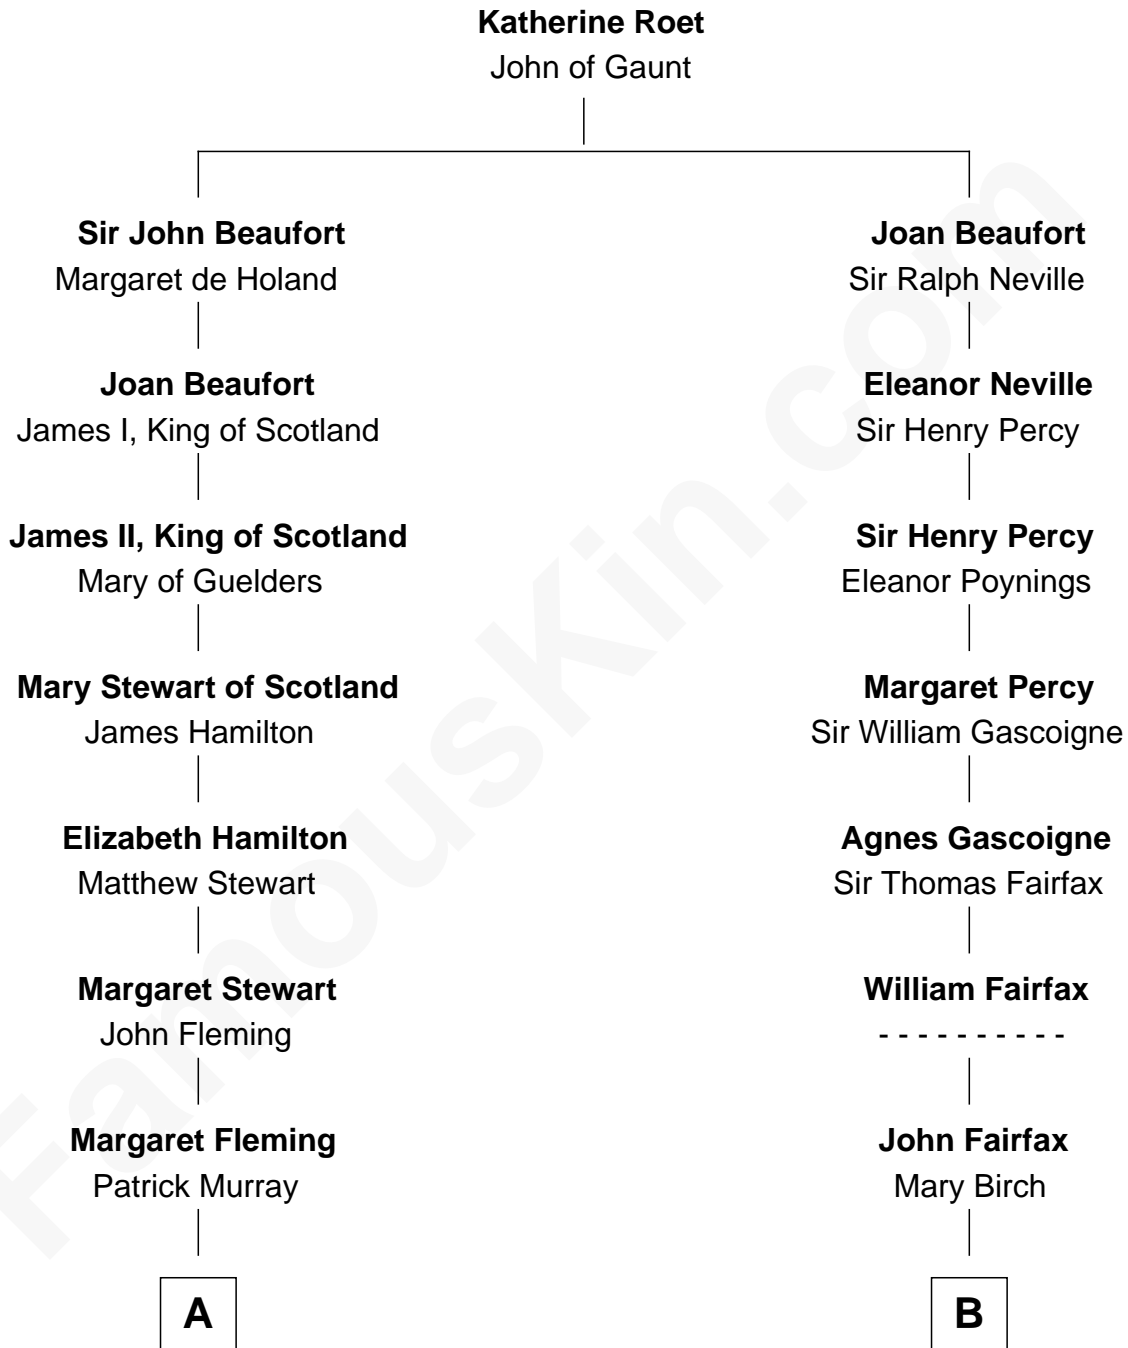

**FamousKin.com**  
**Relationship Chart of**  
**Tilda Swinton**  
*Movie Actress*

19th cousin 1 time removed of  
**Catherine Middleton**  
*Princess of Wales*

**C**

**George Sitwell Campbell Swinton**

Elizabeth Ebsworth

**Alan Henry Campbell Swinton**

Mariora Beatrice Evelyn Rochfort Alers-Hankey

**Sir John Swinton**

Judith Balfour Killen

**Tilda Swinton**

*Movie Actress*

**D**

**Peter Francis Middleton**

Valerie Glassborow

**Michael Francis Middleton**

Carole Elizabeth Goldsmith

**Catherine Middleton**

*Princess of Wales*