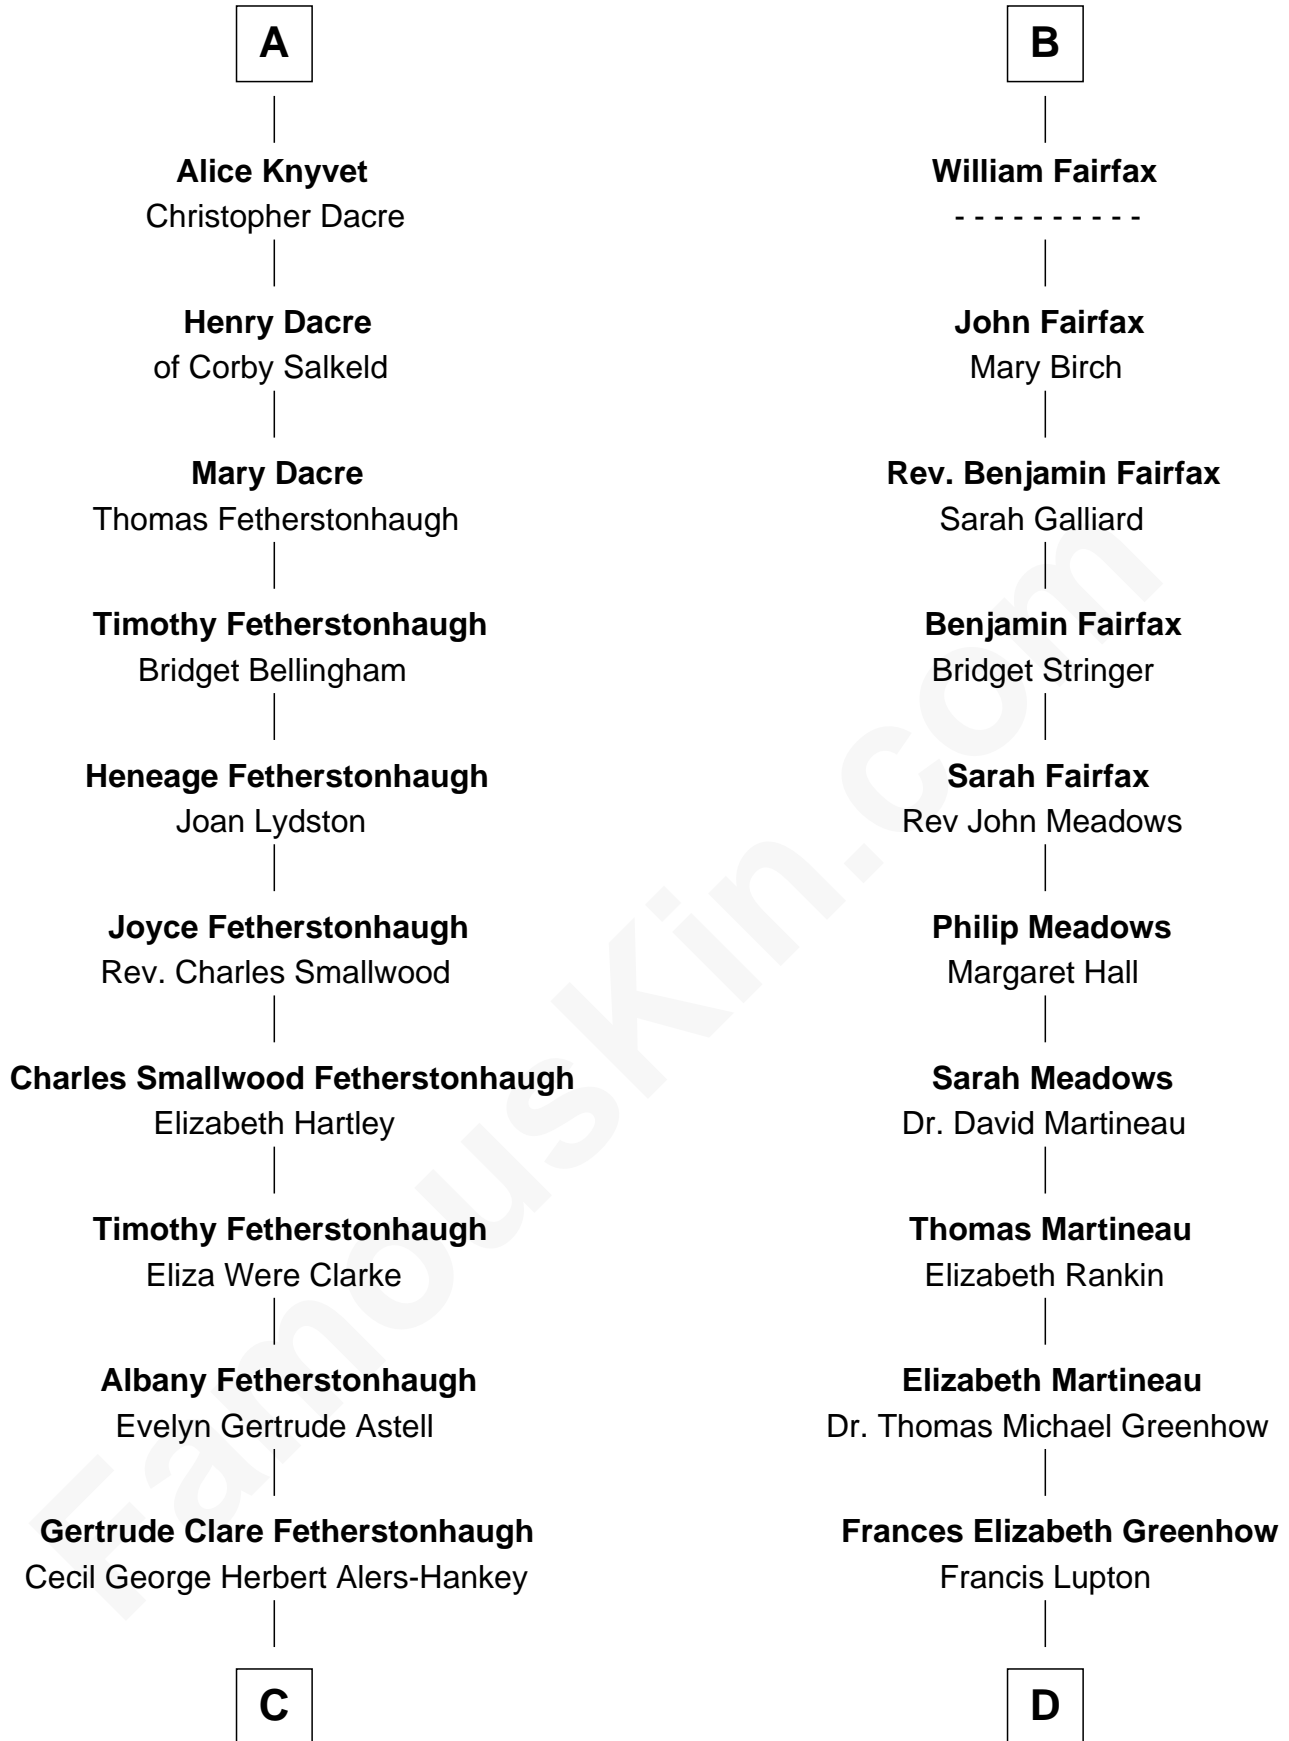

**FamousKin.com**  
**Relationship Chart of**  
**Tilda Swinton**  
*Movie Actress*

19th cousin 2 times removed of  
**Catherine Middleton**  
*Princess of Wales*

**C**

**Mariora Beatrice Evelyn Rochfort Alers-Hankey**

Alan Henry Campbell Swinton

**Sir John Swinton**

Judith Balfour Killen

**Tilda Swinton**

*Movie Actress*

**D**

**Francis Martineau Lupton**

Harriet Albina Davis

**Olive Christina Lupton**

Richard Noel Middleton

**Peter Francis Middleton**

Valerie Glassborow

**Michael Francis Middleton**

Carole Elizabeth Goldsmith

**Catherine Middleton**

*Princess of Wales*