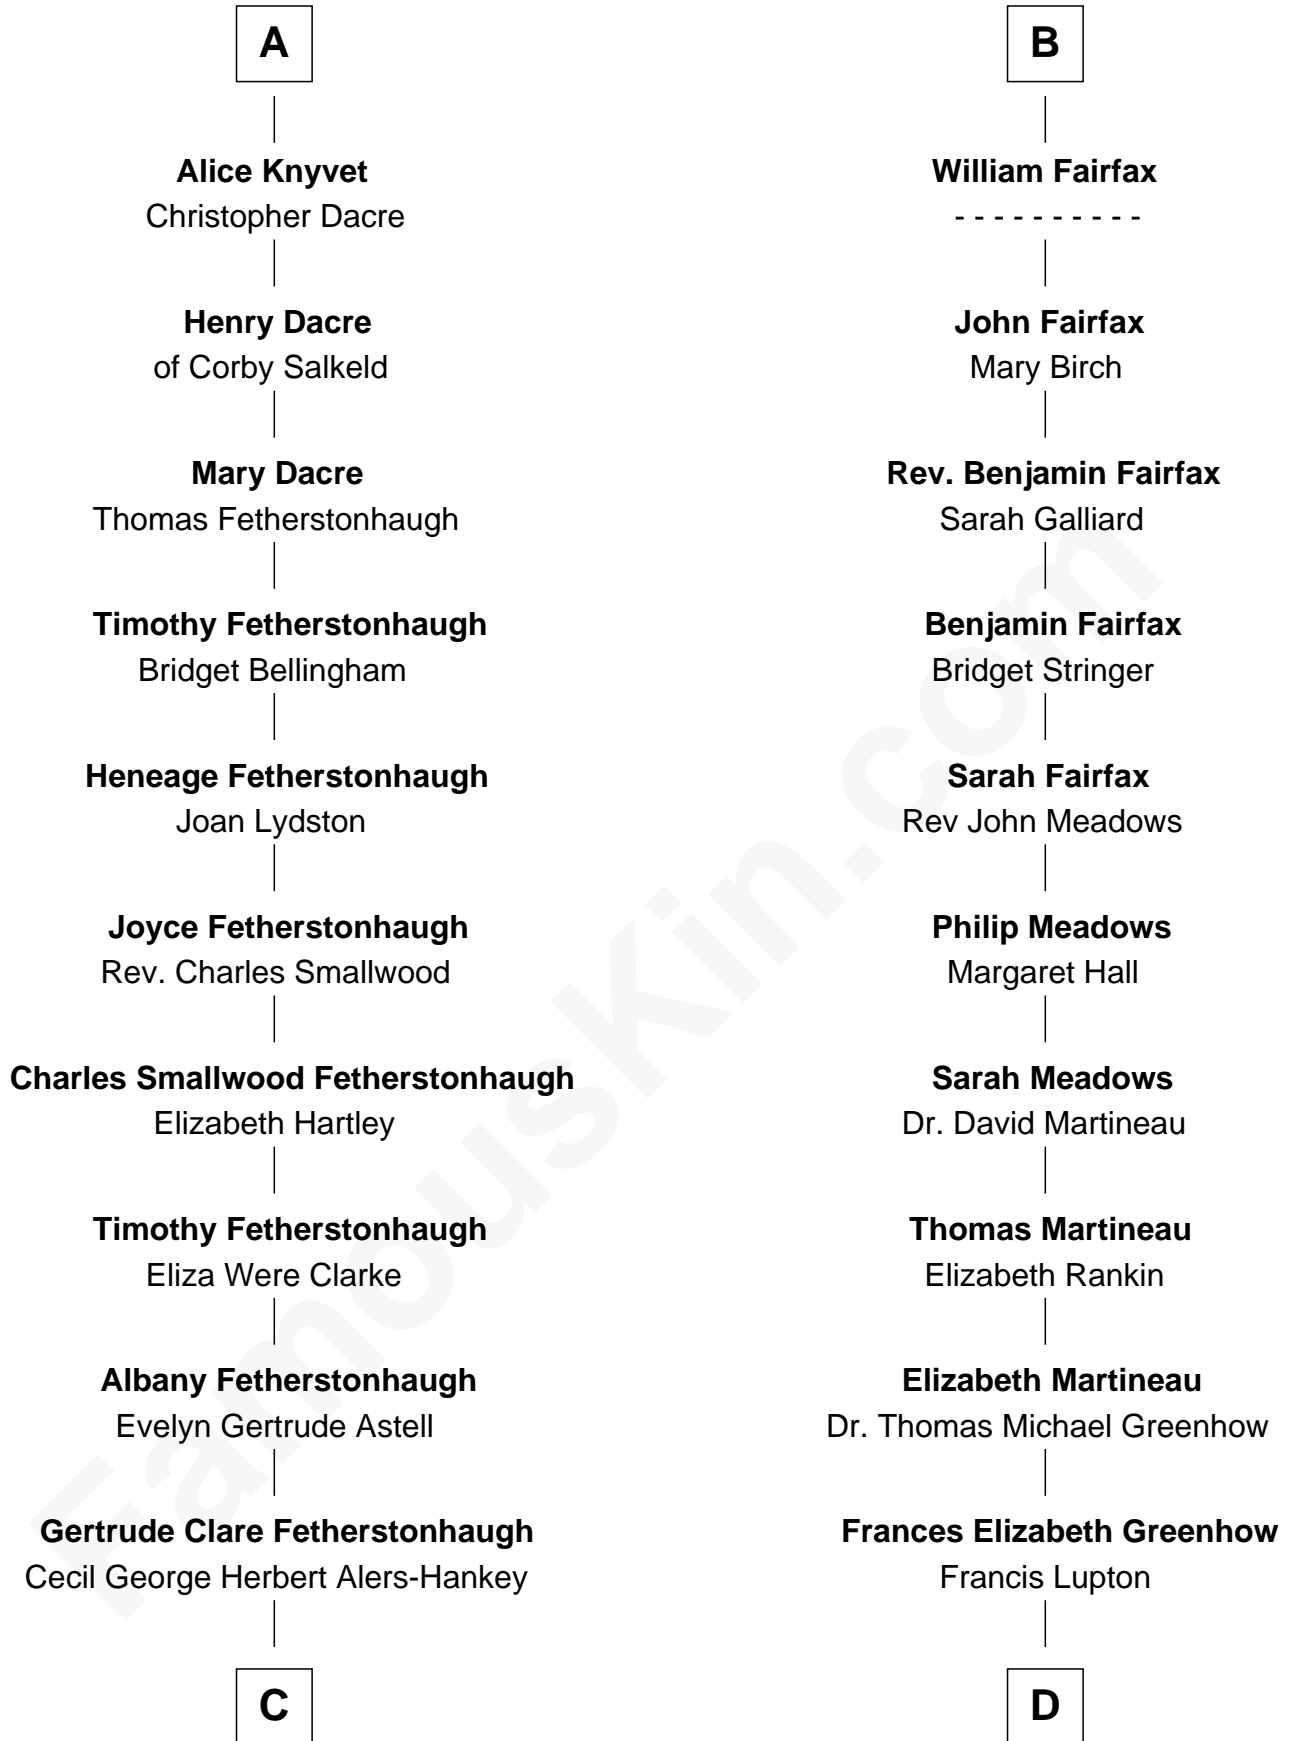

FamousKin.com
Relationship Chart of
Tilda Swinton
Movie Actress

19th cousin 2 times removed of
Catherine Middleton
Princess of Wales

C

Mariora Beatrice Evelyn Rochfort Alers-Hankey

Alan Henry Campbell Swinton