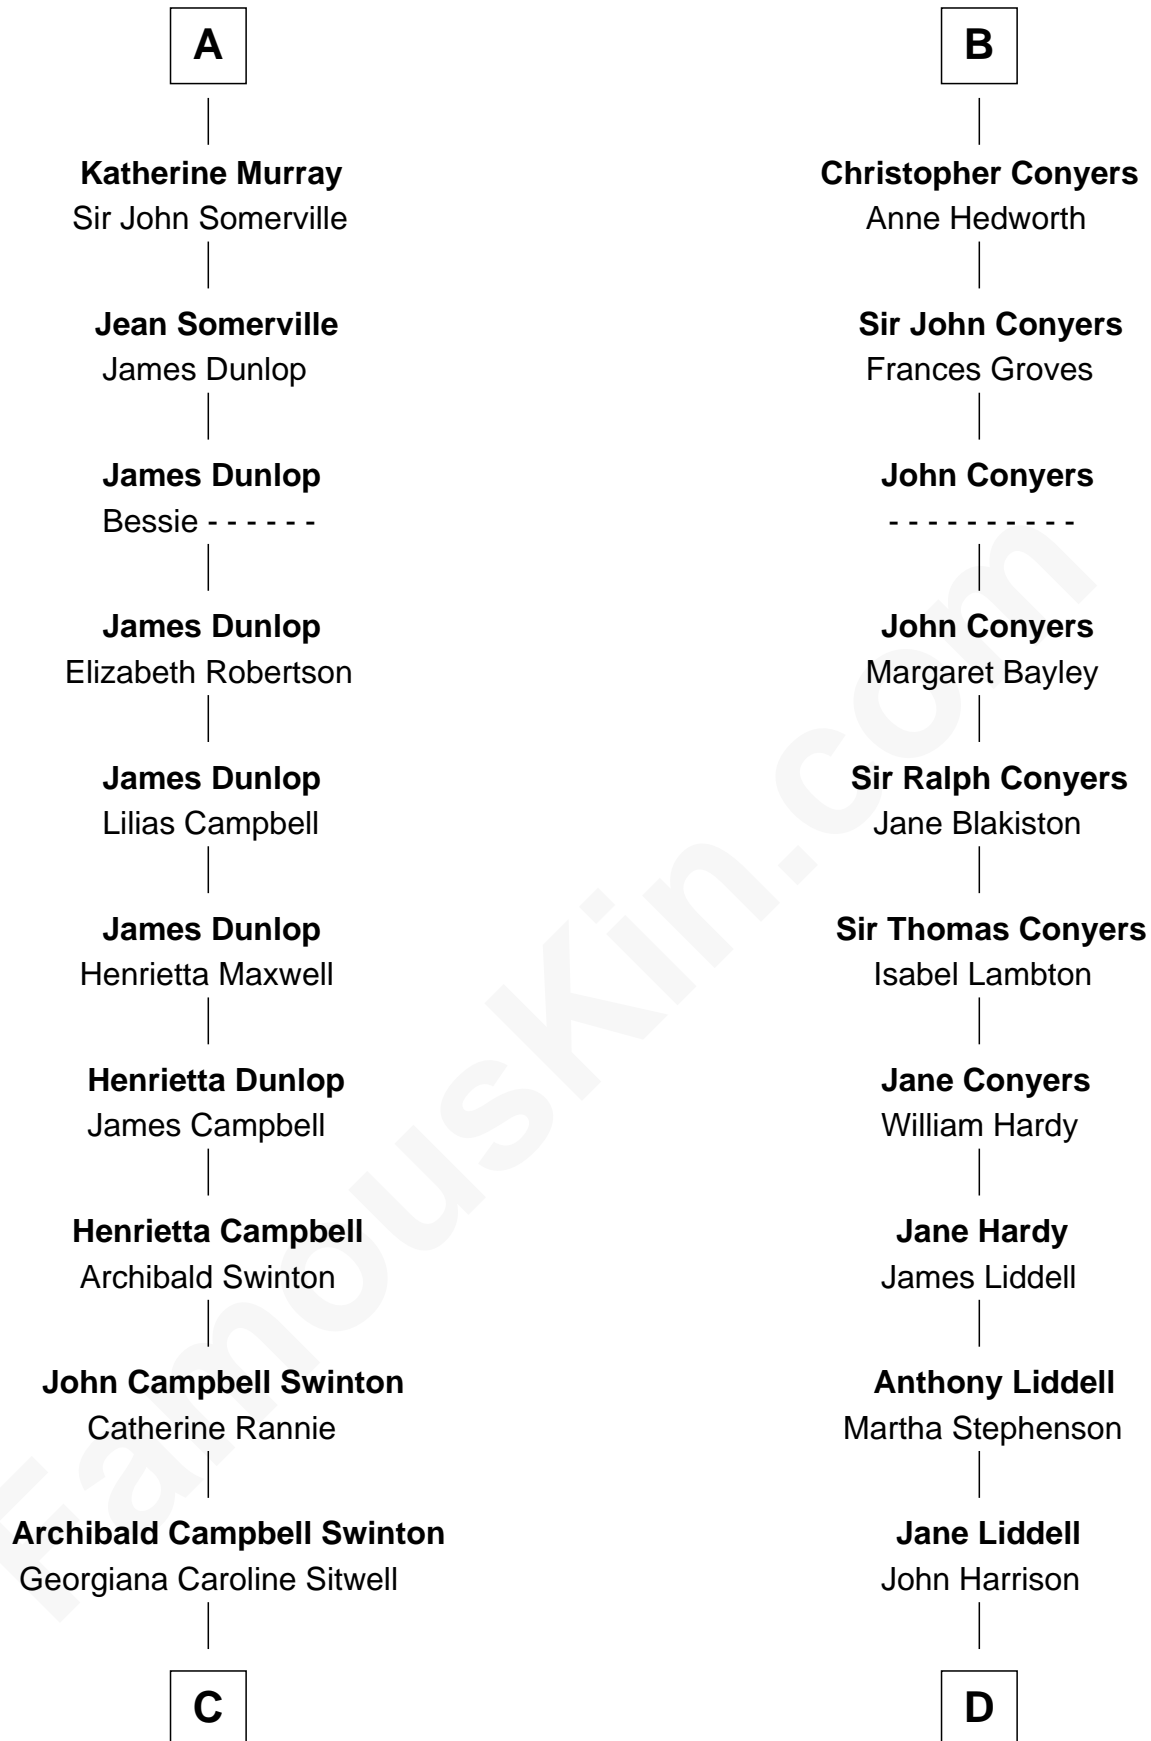

**FamousKin.com**  
**Relationship Chart of**  
**Tilda Swinton**  
*Movie Actress*

20th cousin 1 time removed of  
**Catherine Middleton**  
*Princess of Wales*

**C**

**George Sitwell Campbell Swinton**

Elizabeth Ebsworth

**Alan Henry Campbell Swinton**

Mariora Beatrice Evelyn Rochfort Alers-Hankey

**Sir John Swinton**

Judith Balfour Killen

**Tilda Swinton**

*Movie Actress*

**D**

**John Harrison**

Jane Hill

**Thomas Harrison**

Elizabeth Mary Temple

**Dorothy Harrison**

Ronald John James Goldsmith

**Carole Elizabeth Goldsmith**

Michael Francis Middleton

**Catherine Middleton**

*Princess of Wales*