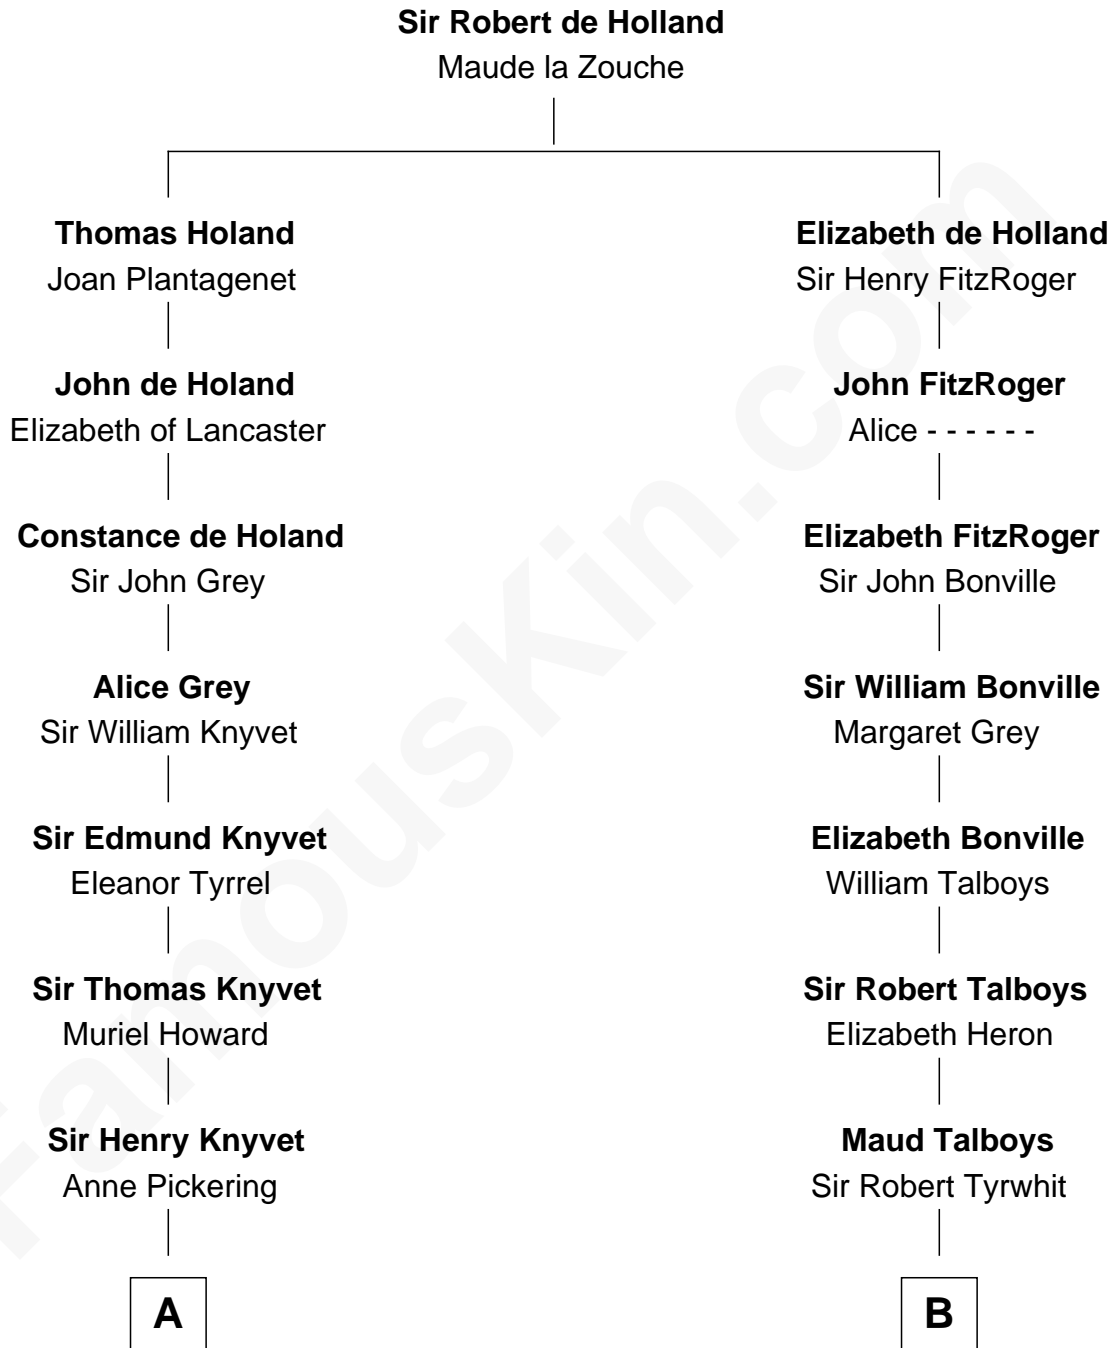

FamousKin.com
Relationship Chart of
Tilda Swinton
Movie Actress

17th cousin 2 times removed of
William Rufus Day
36th U.S. Secretary of State

A

Alice Knyvet
Christopher Dacre

Henry Dacre
of Corby Salkeld

Mary Dacre
Thomas Fetherstonhaugh