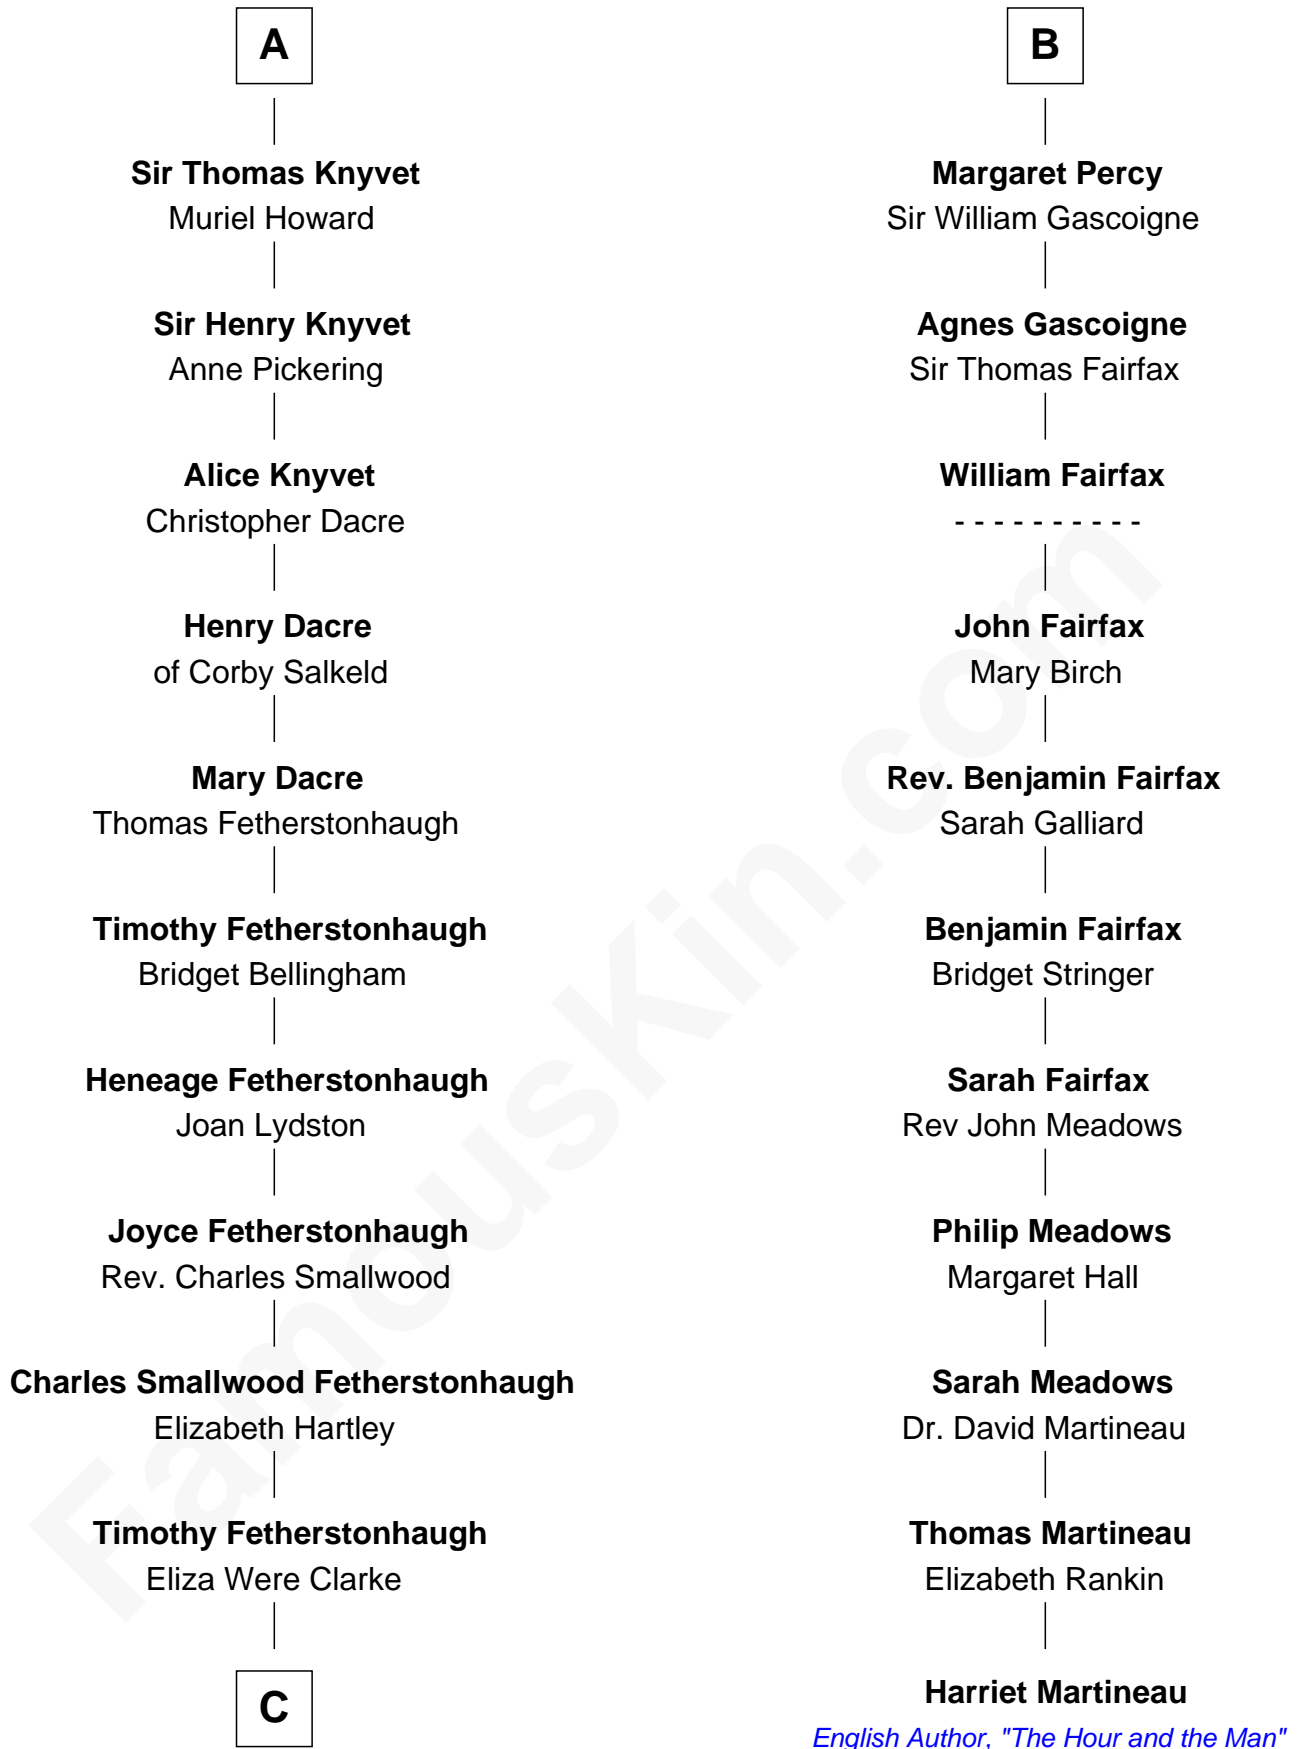

FamousKin.com Relationship Chart of

Tilda Swinton

Movie Actress

17th cousin 4 times removed of

Harriet Martineau

Author of The Hour and the Man

C

Albany Fetherstonhaugh

Evelyn Gertrude Astell

Gertrude Clare Fetherstonhaugh

Cecil George Herbert Alers-Hankey

Mariora Beatrice Evelyn Rochfort Alers-Hankey

Alan Henry Campbell Swinton

Sir John Swinton

Judith Balfour Killen

Tilda Swinton