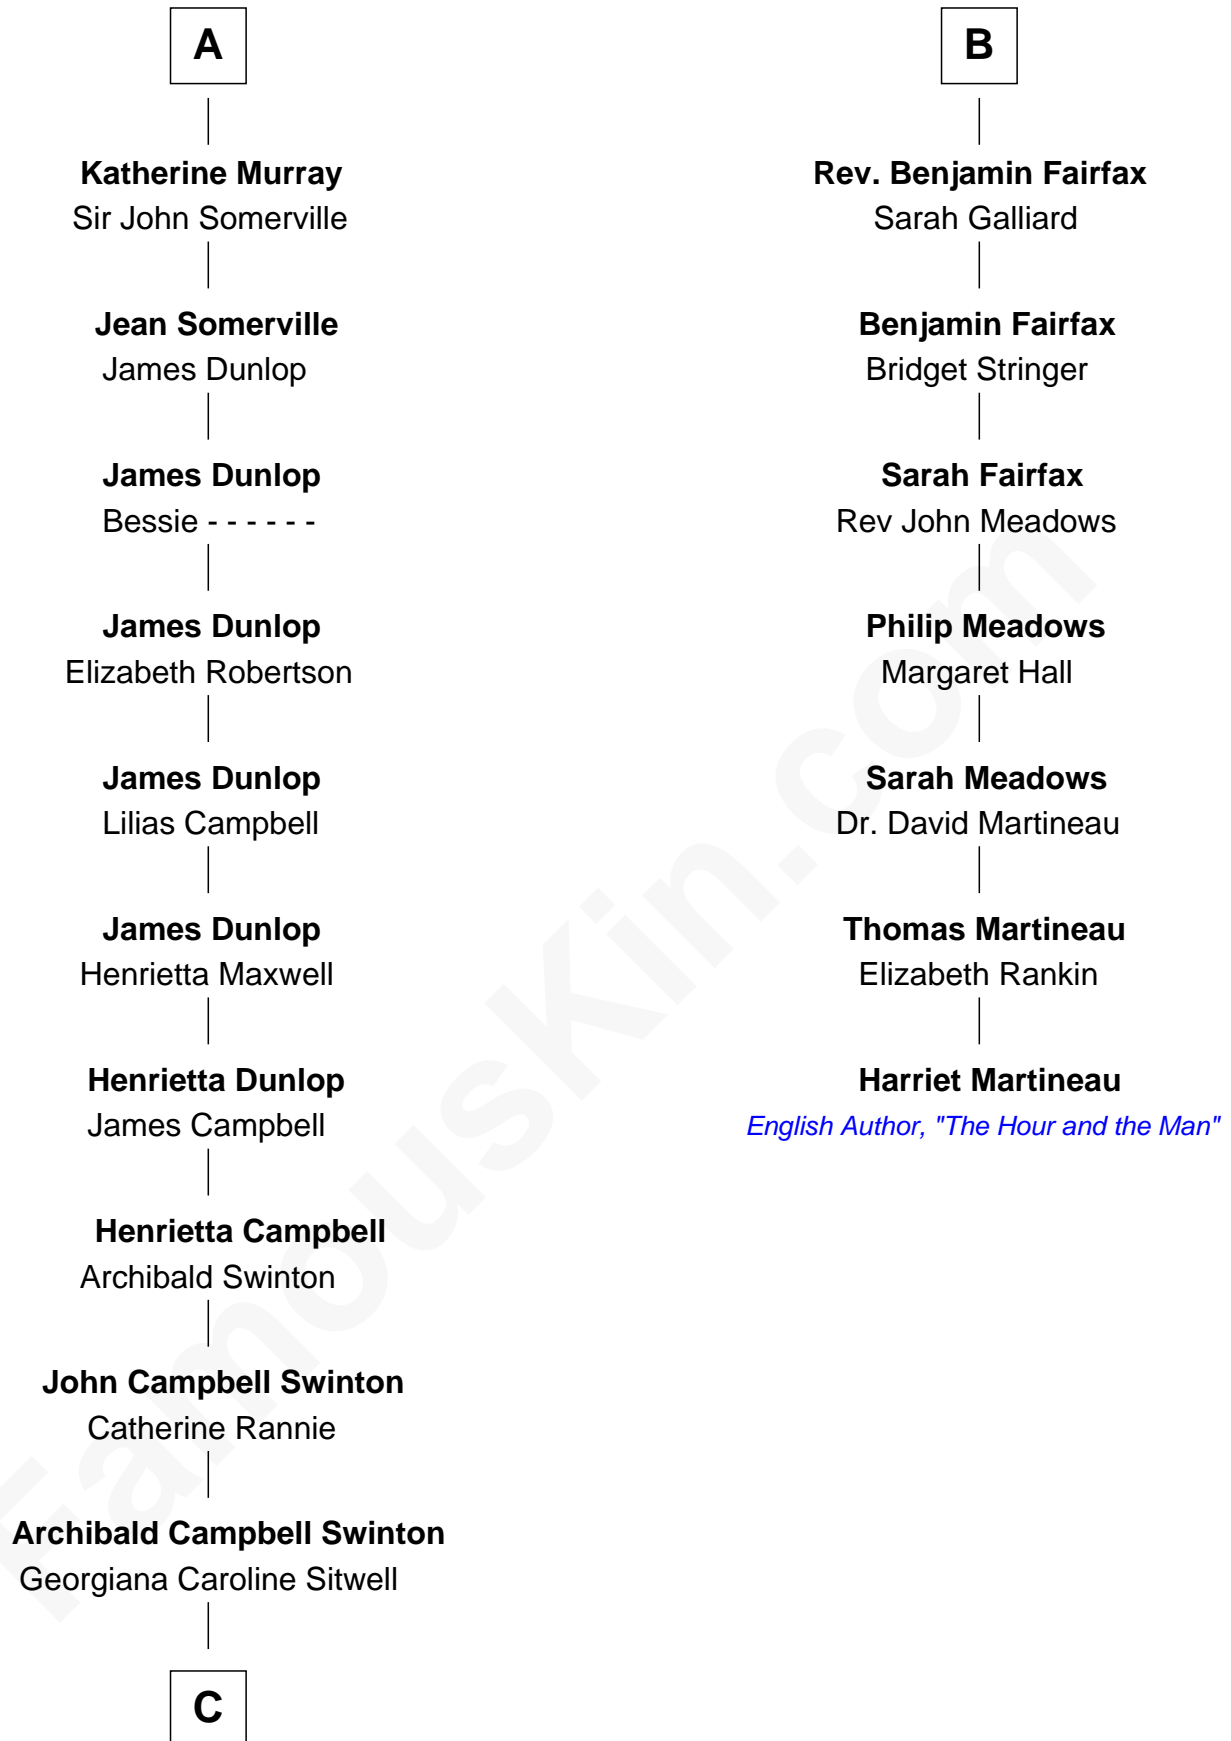

FamousKin.com
Relationship Chart of
Tilda Swinton
Movie Actress

13th cousin 7 times removed of
Harriet Martineau
Author of The Hour and the Man

C

George Sitwell Campbell Swinton

Elizabeth Ebsworth

Alan Henry Campbell Swinton

Mariora Beatrice Evelyn Rochfort Alers-Hankey

Sir John Swinton

Judith Balfour Killen

Tilda Swinton

Movie Actress