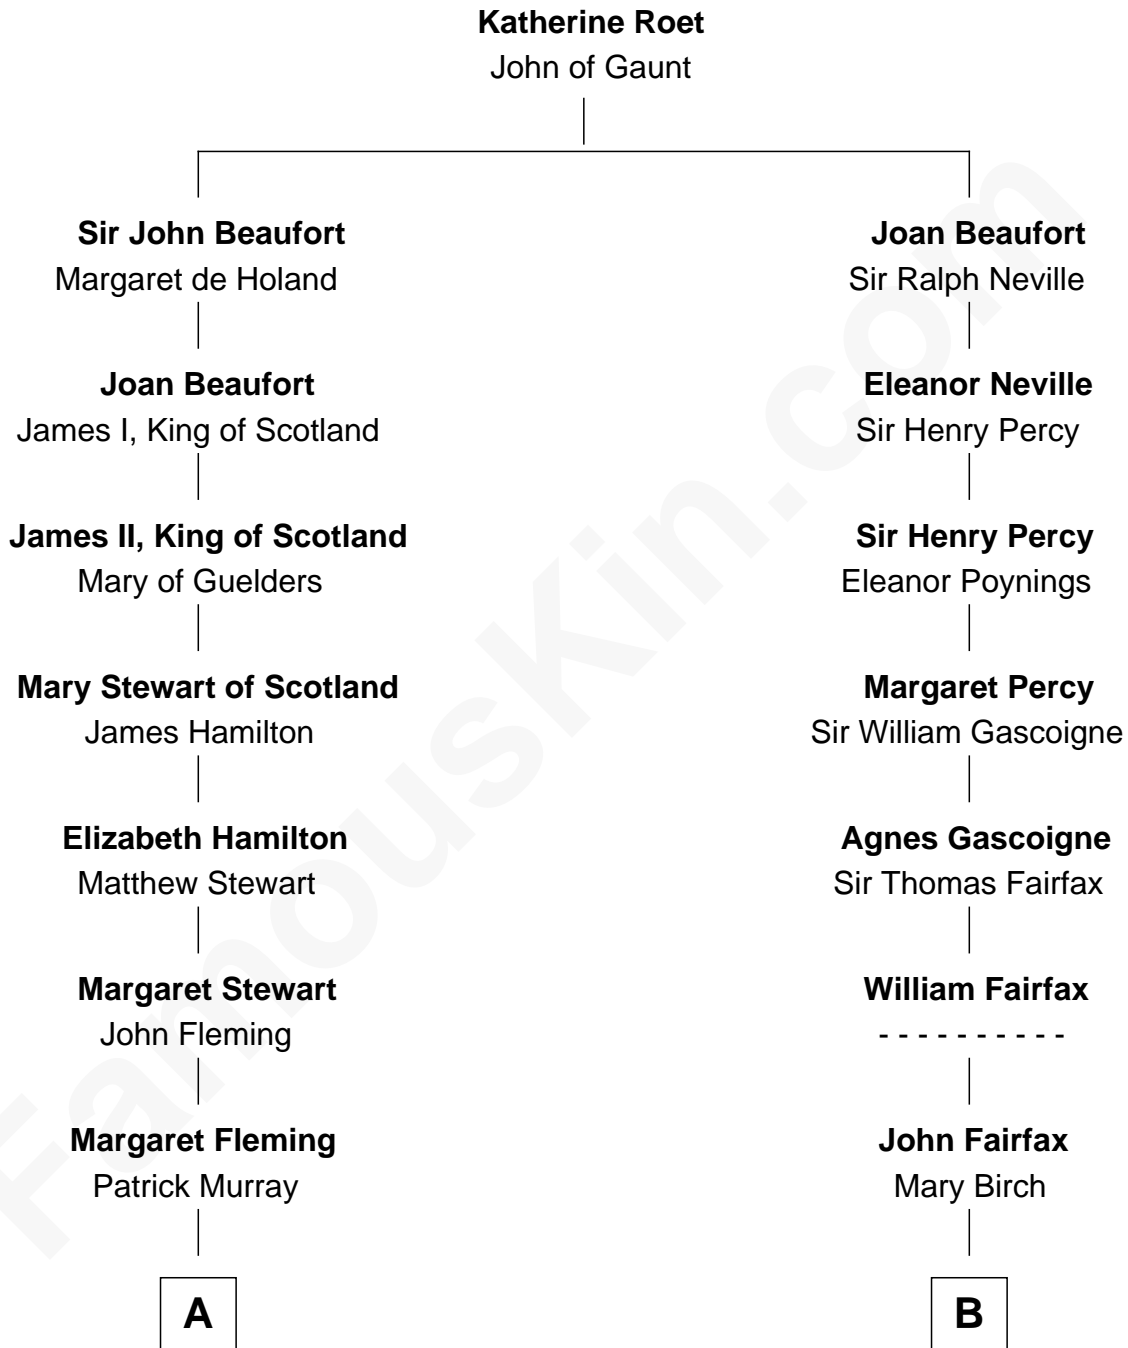

FamousKin.com
Relationship Chart of
Tilda Swinton
Movie Actress

13th cousin 7 times removed of
Harriet Martineau
Author of The Hour and the Man

C

George Sitwell Campbell Swinton

Elizabeth Ebsworth

Alan Henry Campbell Swinton

Mariora Beatrice Evelyn Rochfort Alers-Hankey

Sir John Swinton

Judith Balfour Killen

Tilda Swinton

Movie Actress