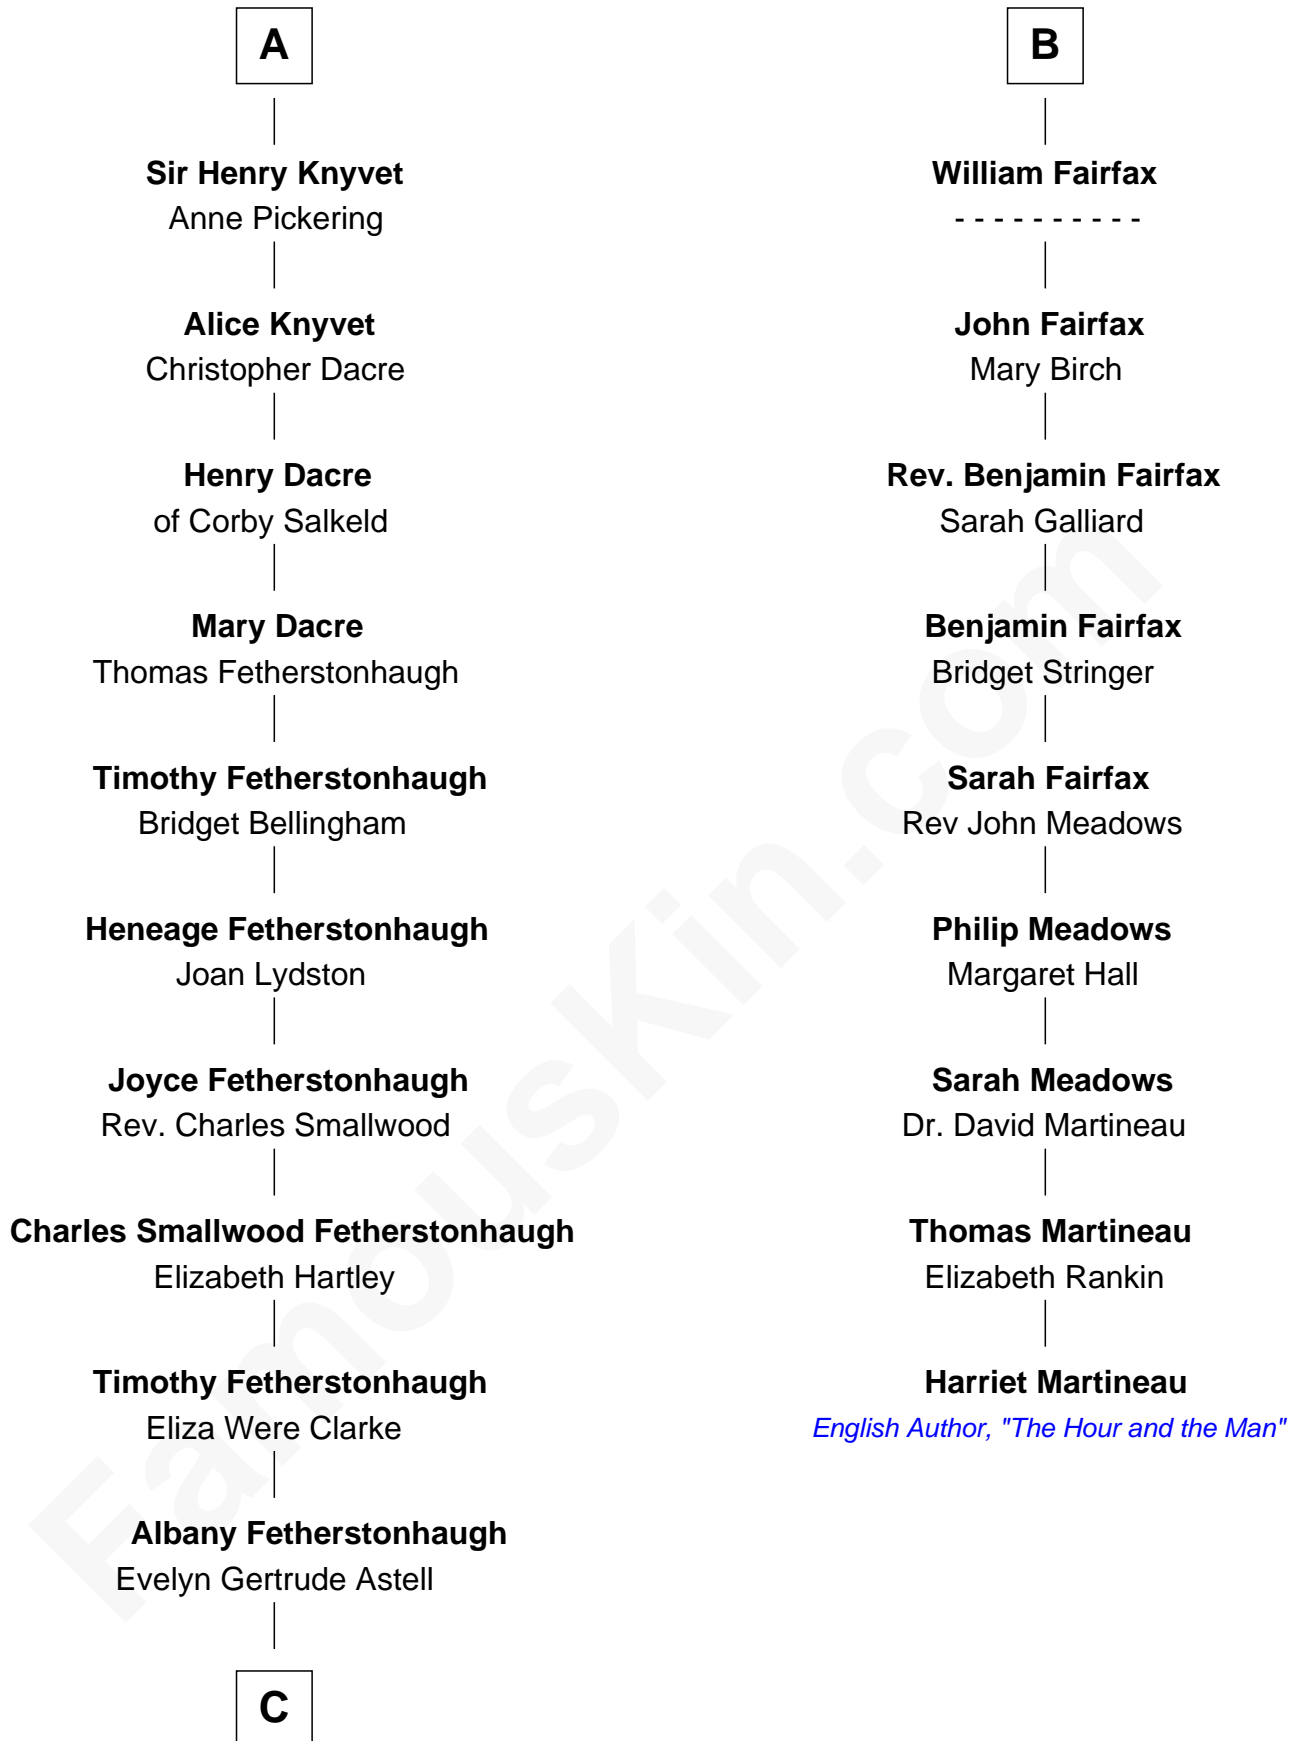

Henry de Percy

**Sir Henry Percy**

Margaret de Neville

**Sir Henry Percy**

Elizabeth Mortimer

**Sir Henry Percy**

Eleanor Neville

**Sir Henry Percy**

Eleanor Poynings

**Margaret Percy**

Sir William Gascoigne

**Agnes Gascoigne**

Sir Thomas Fairfax

**B**

**C**

**Gertrude Clare Fetherstonhaugh**  
Cecil George Herbert Alers-Hankey

**Mariora Beatrice Evelyn Rochfort Alers-Hankey**  
Alan Henry Campbell Swinton

**Sir John Swinton**  
Judith Balfour Killen

**Tilda Swinton**  
*Movie Actress*

FamousKin.com