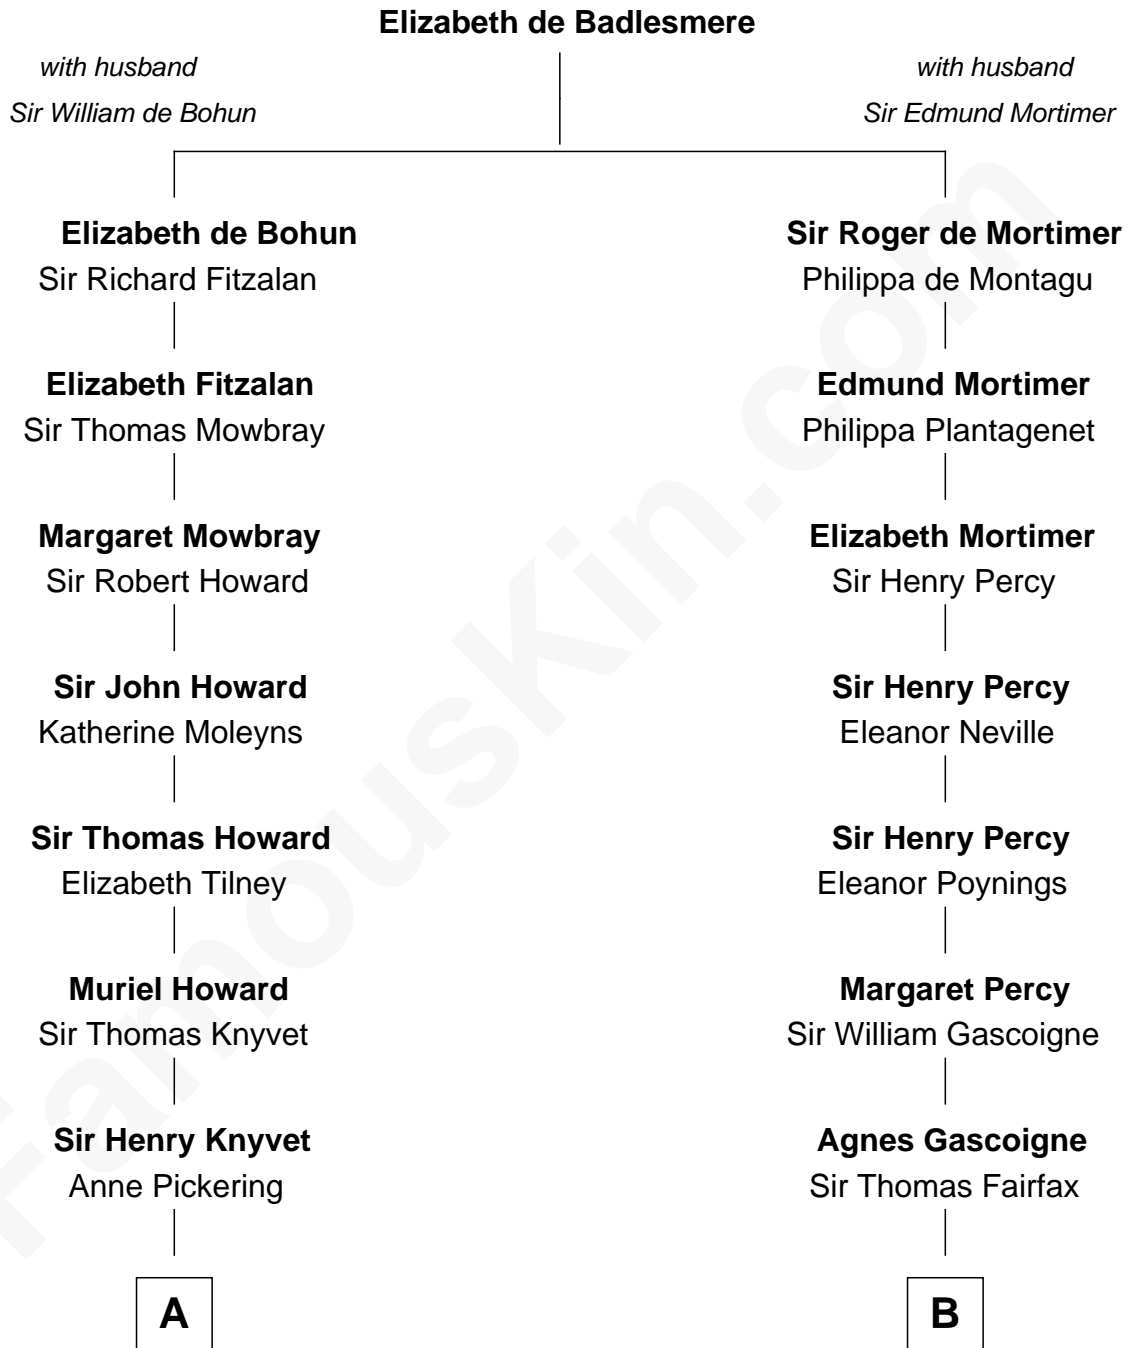

## Relationship Chart of

### Tilda Swinton

Movie Actress

15th cousin 4 times removed of

**Harriet Martineau**  
Author of *The Hour and the Man*

**A**

**Alice Knyvet**  
Christopher Dacre

**Henry Dacre**  
of Corby Salkeld

**Mary Dacre**  
Thomas Fetherstonhaugh