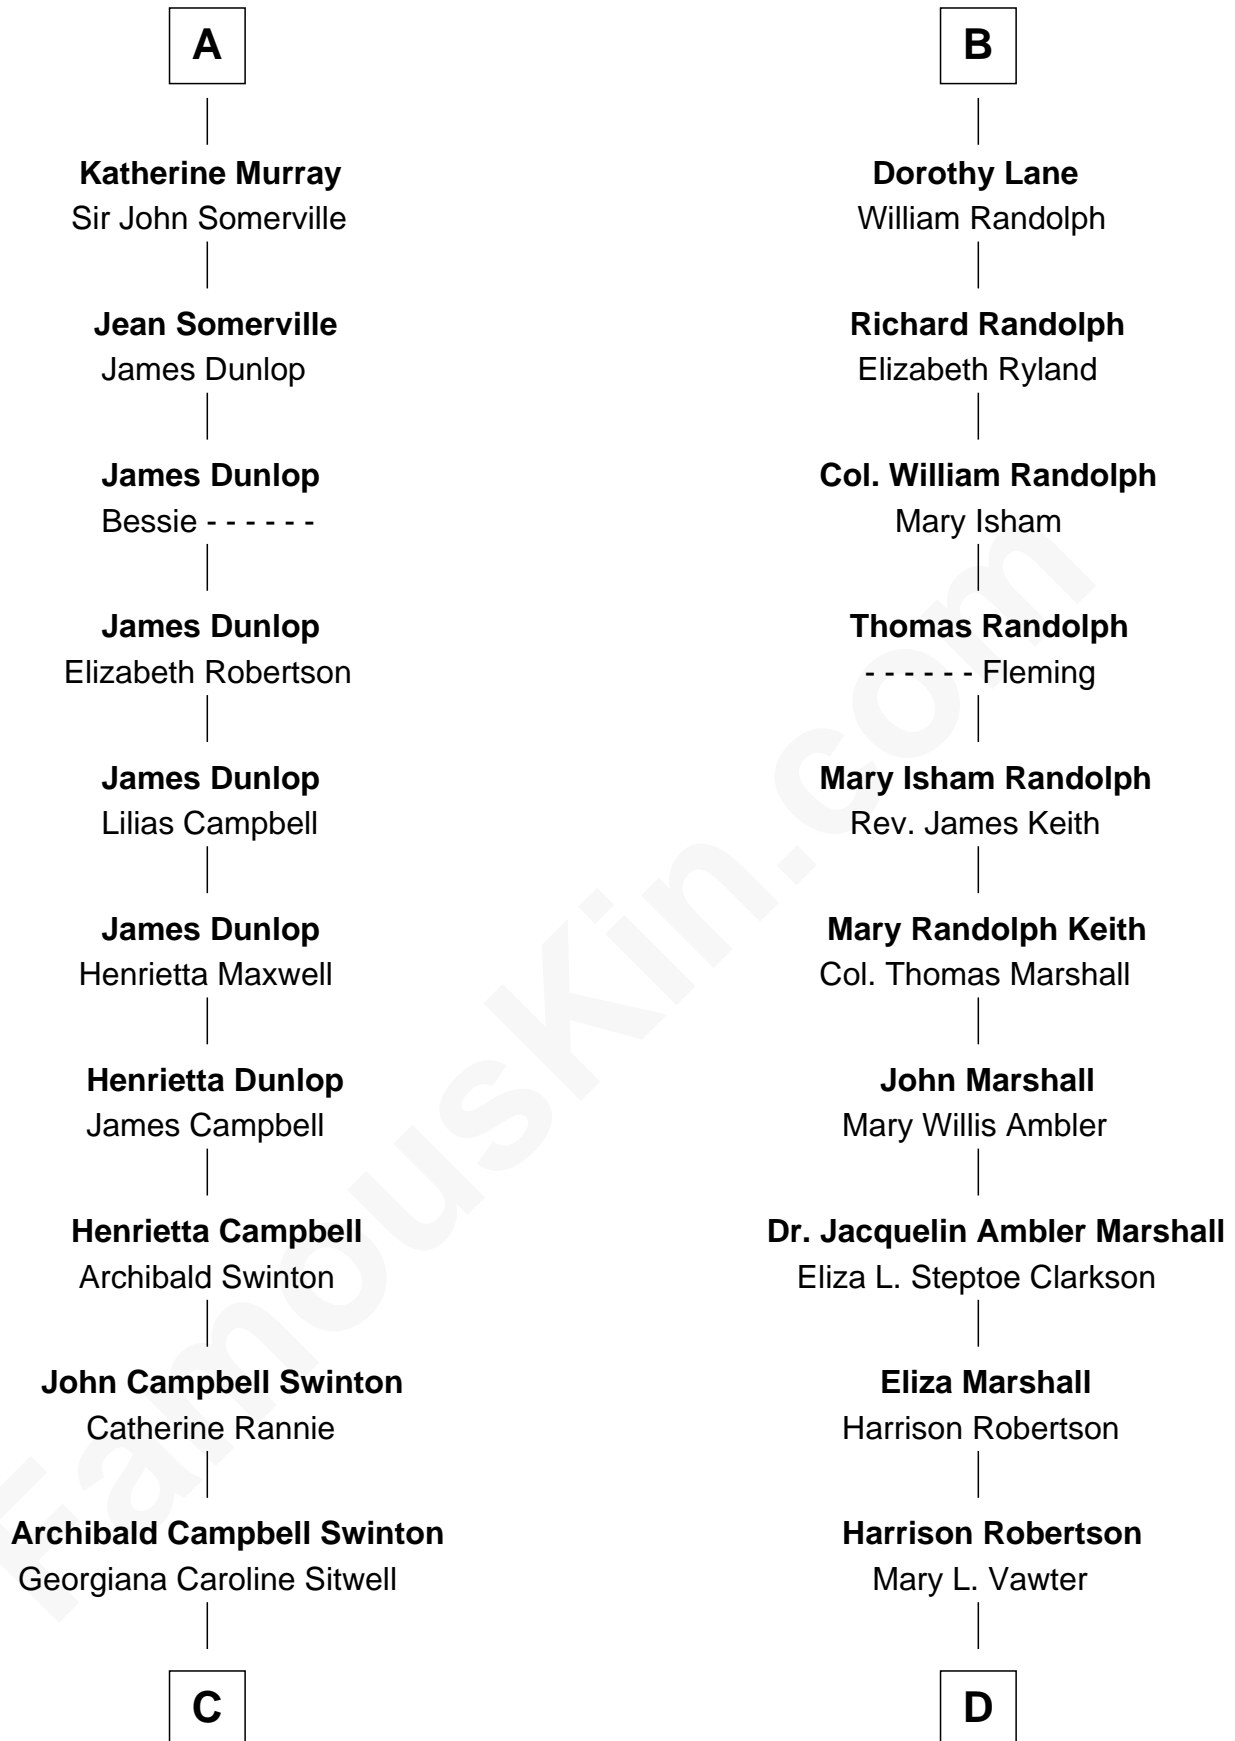

FamousKin.com
Relationship Chart of
Tilda Swinton
Movie Actress

19th cousin 1 time removed of
Mary Chapin Carpenter
Singer and Songwriter

C

George Sitwell Campbell Swinton

Elizabeth Ebsworth

Alan Henry Campbell Swinton

Mariora Beatrice Evelyn Rochfort Alers-Hankey

Sir John Swinton

Judith Balfour Killen

Tilda Swinton

Movie Actress

D

Harrison Marshall Robertson

Mary MacKenzie