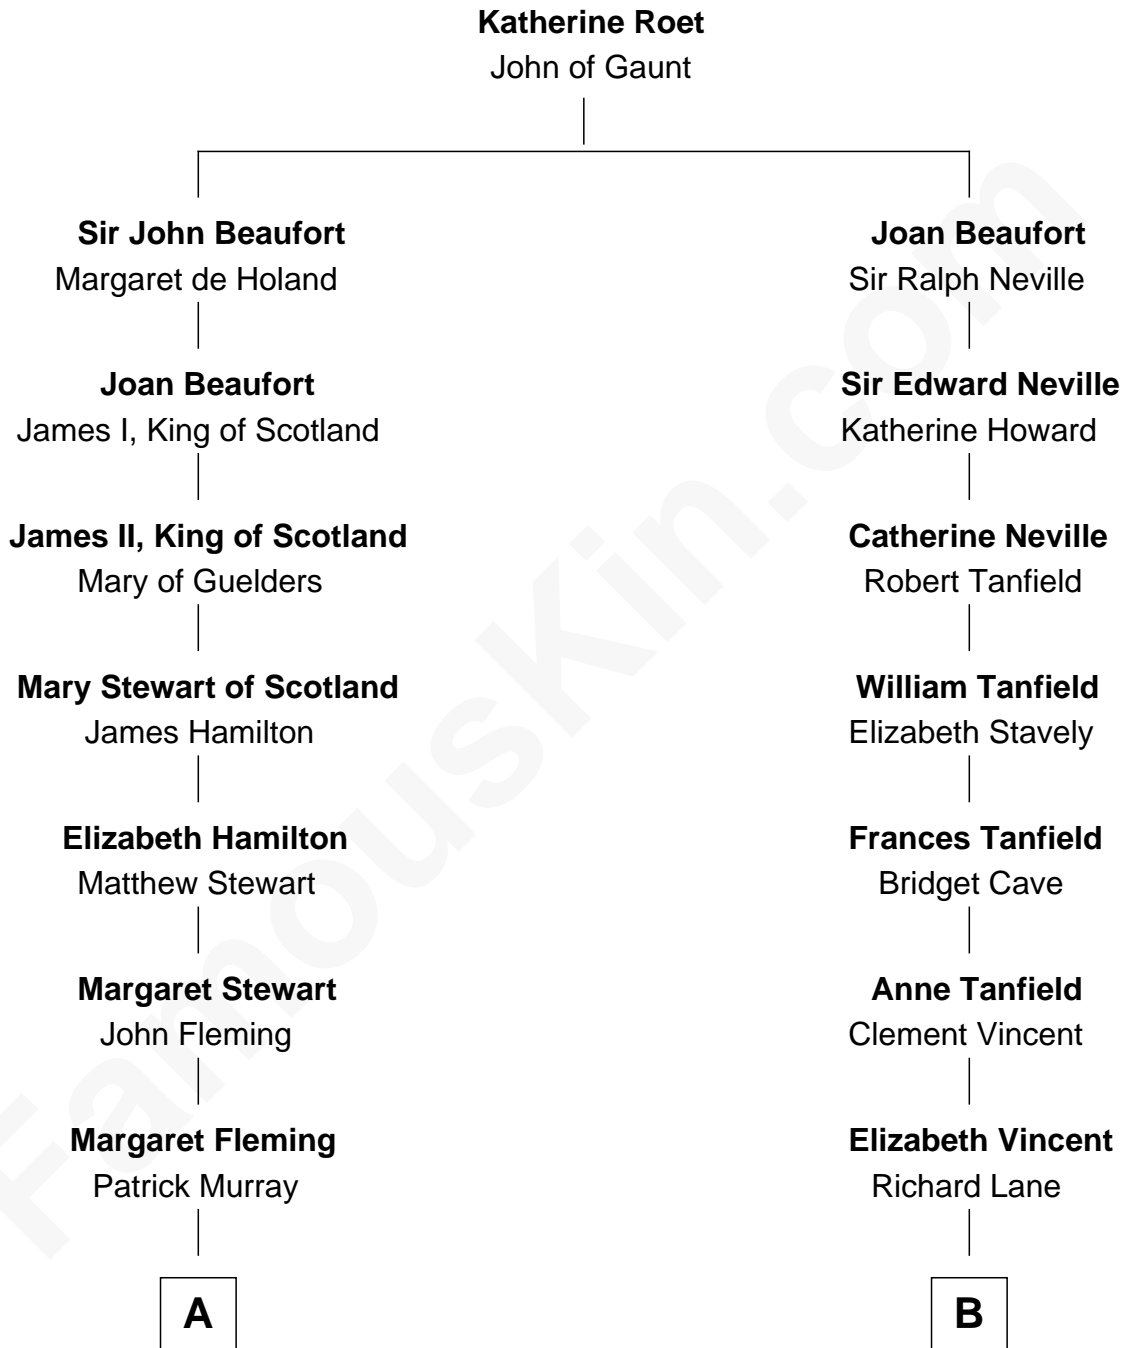

FamousKin.com
Relationship Chart of
Tilda Swinton
Movie Actress

19th cousin 1 time removed of
Mary Chapin Carpenter
Singer and Songwriter

C

George Sitwell Campbell Swinton

Elizabeth Ebsworth

Alan Henry Campbell Swinton

Mariora Beatrice Evelyn Rochfort Alers-Hankey

Sir John Swinton

Judith Balfour Killen

Tilda Swinton

Movie Actress

D

Harrison Marshall Robertson

Mary MacKenzie