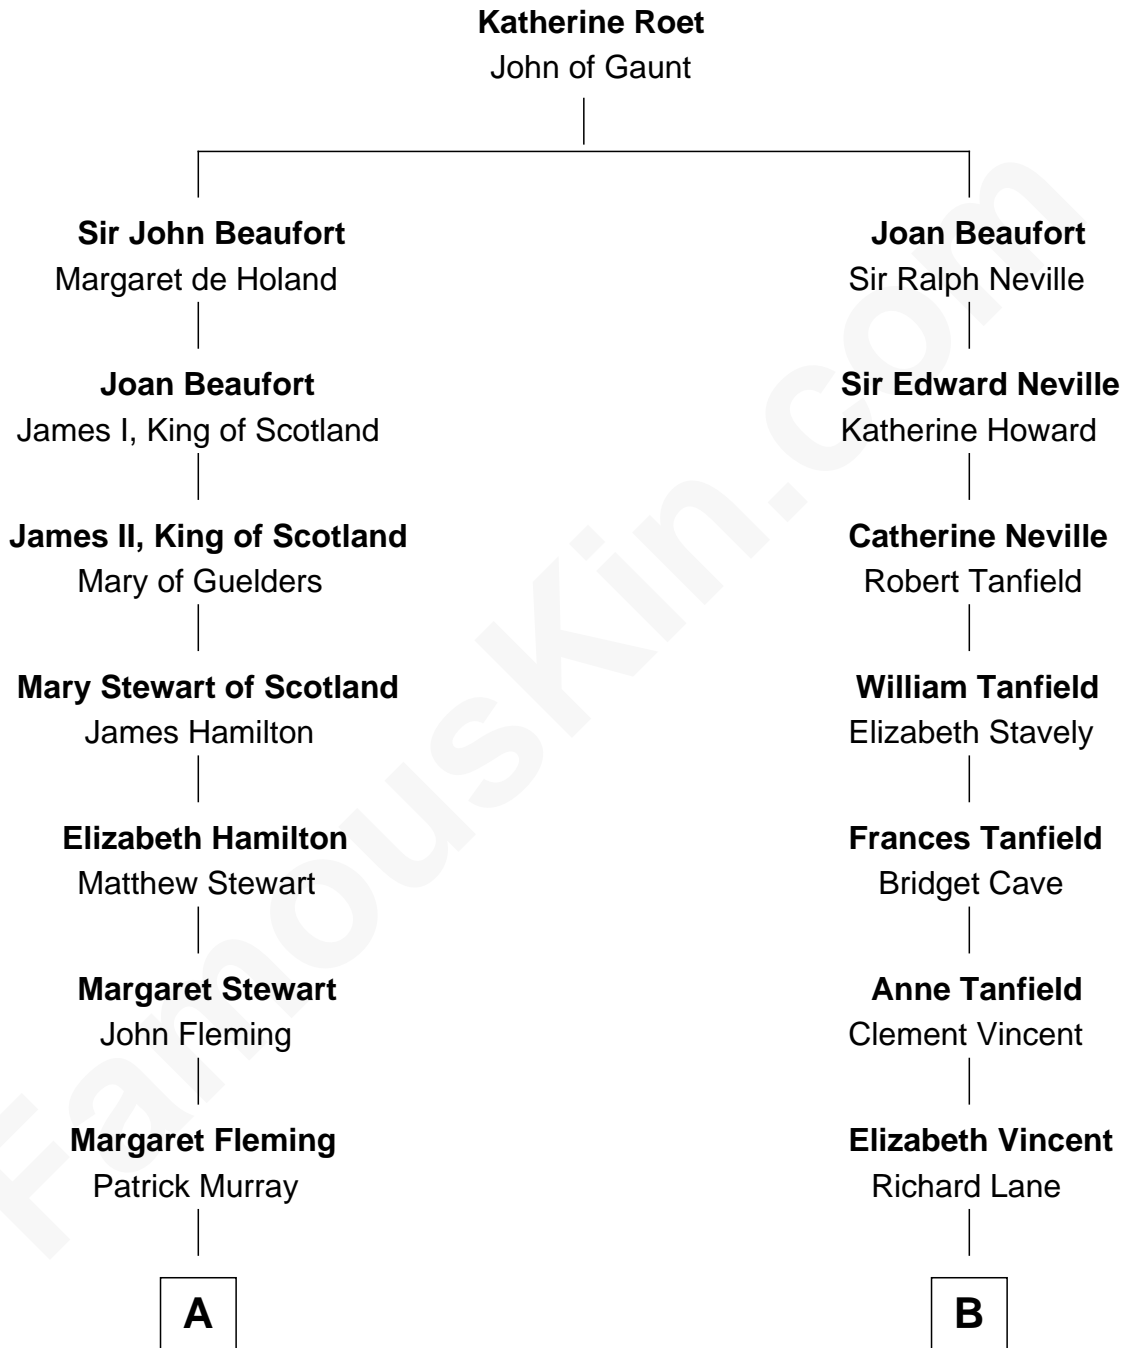

FamousKin.com Relationship Chart of

Tilda Swinton

Movie Actress

13th cousin 7 times removed of

John Marshall

4th Chief Justice of the U.S. Supreme Court

C

George Sitwell Campbell Swinton

Elizabeth Ebsworth

Alan Henry Campbell Swinton

Mariora Beatrice Evelyn Rochfort Alers-Hankey

Sir John Swinton

Judith Balfour Killen

Tilda Swinton

Movie Actress

FamousKin.com