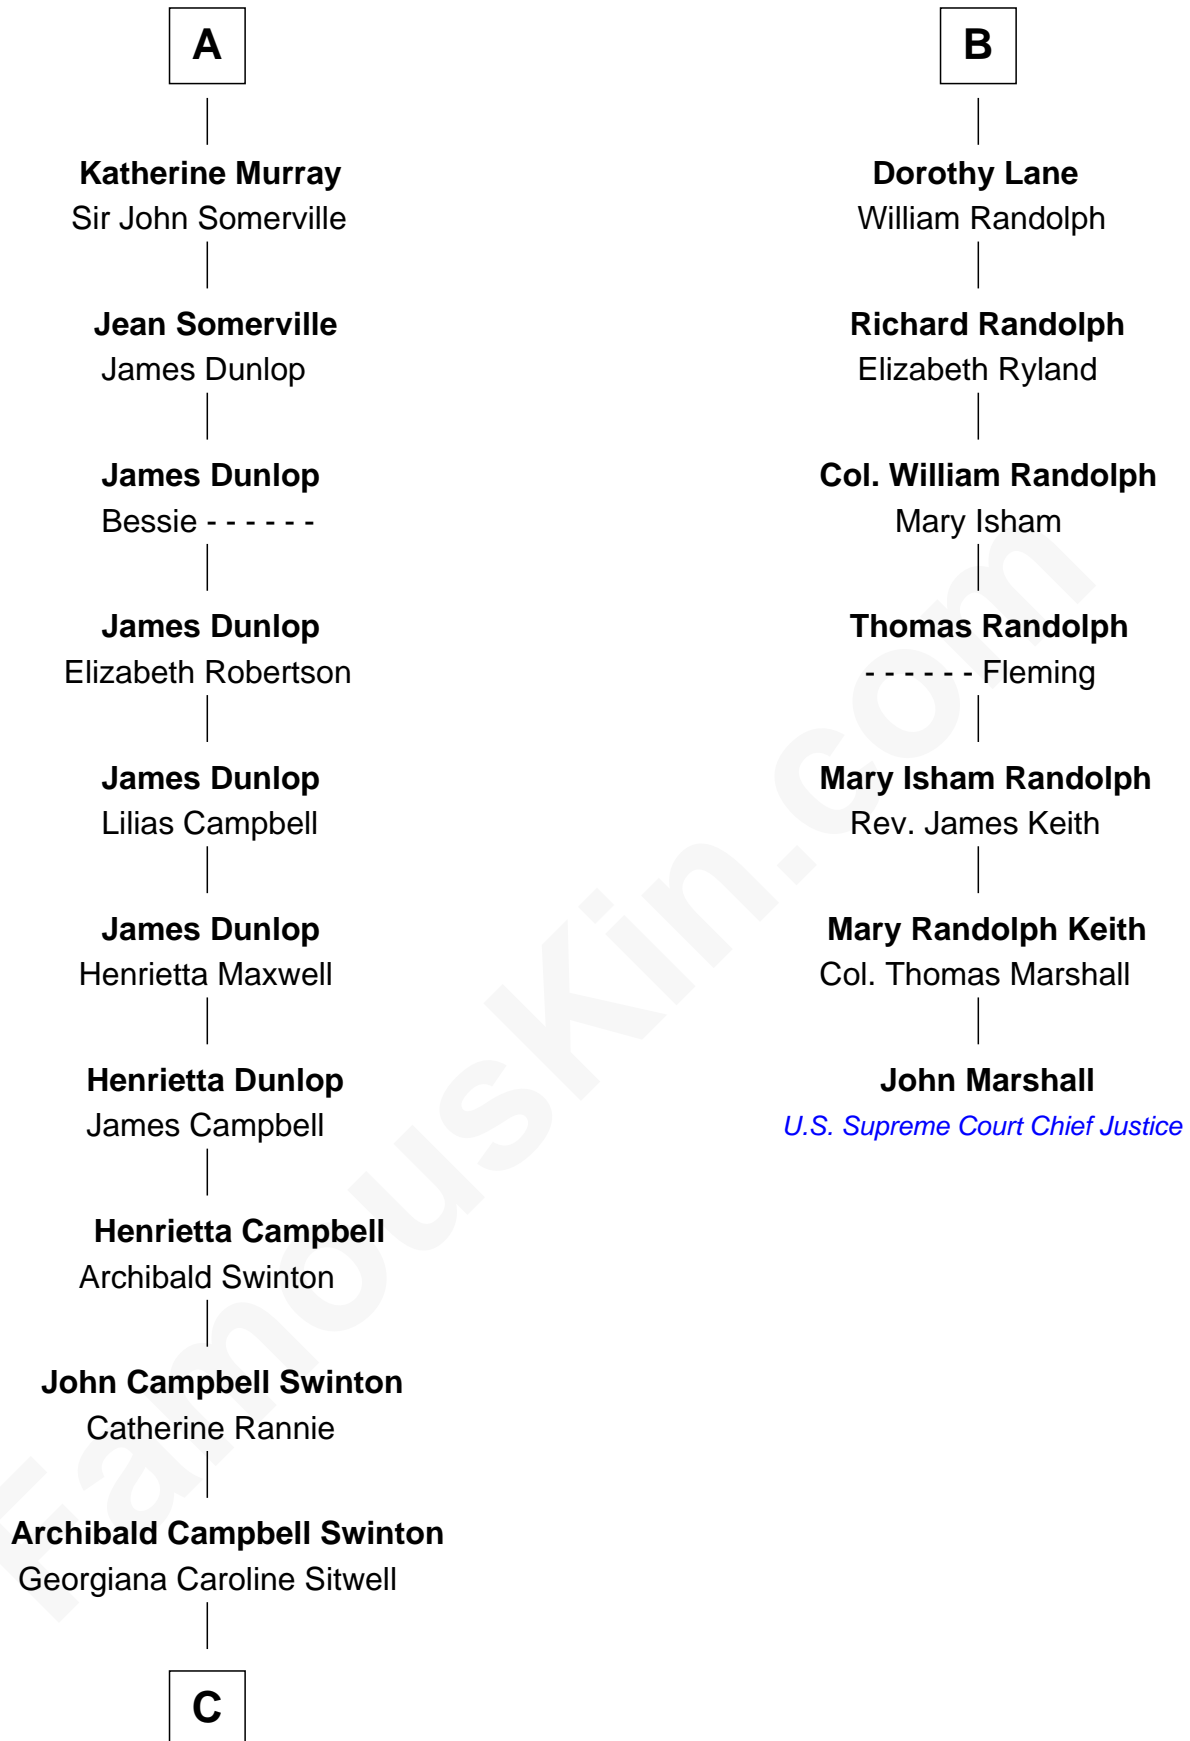

FamousKin.com Relationship Chart of

Tilda Swinton

Movie Actress

13th cousin 7 times removed of

John Marshall

4th Chief Justice of the U.S. Supreme Court

C

George Sitwell Campbell Swinton

Elizabeth Ebsworth

Alan Henry Campbell Swinton

Mariora Beatrice Evelyn Rochfort Alers-Hankey

Sir John Swinton

Judith Balfour Killen

Tilda Swinton

Movie Actress

FamousKin.com