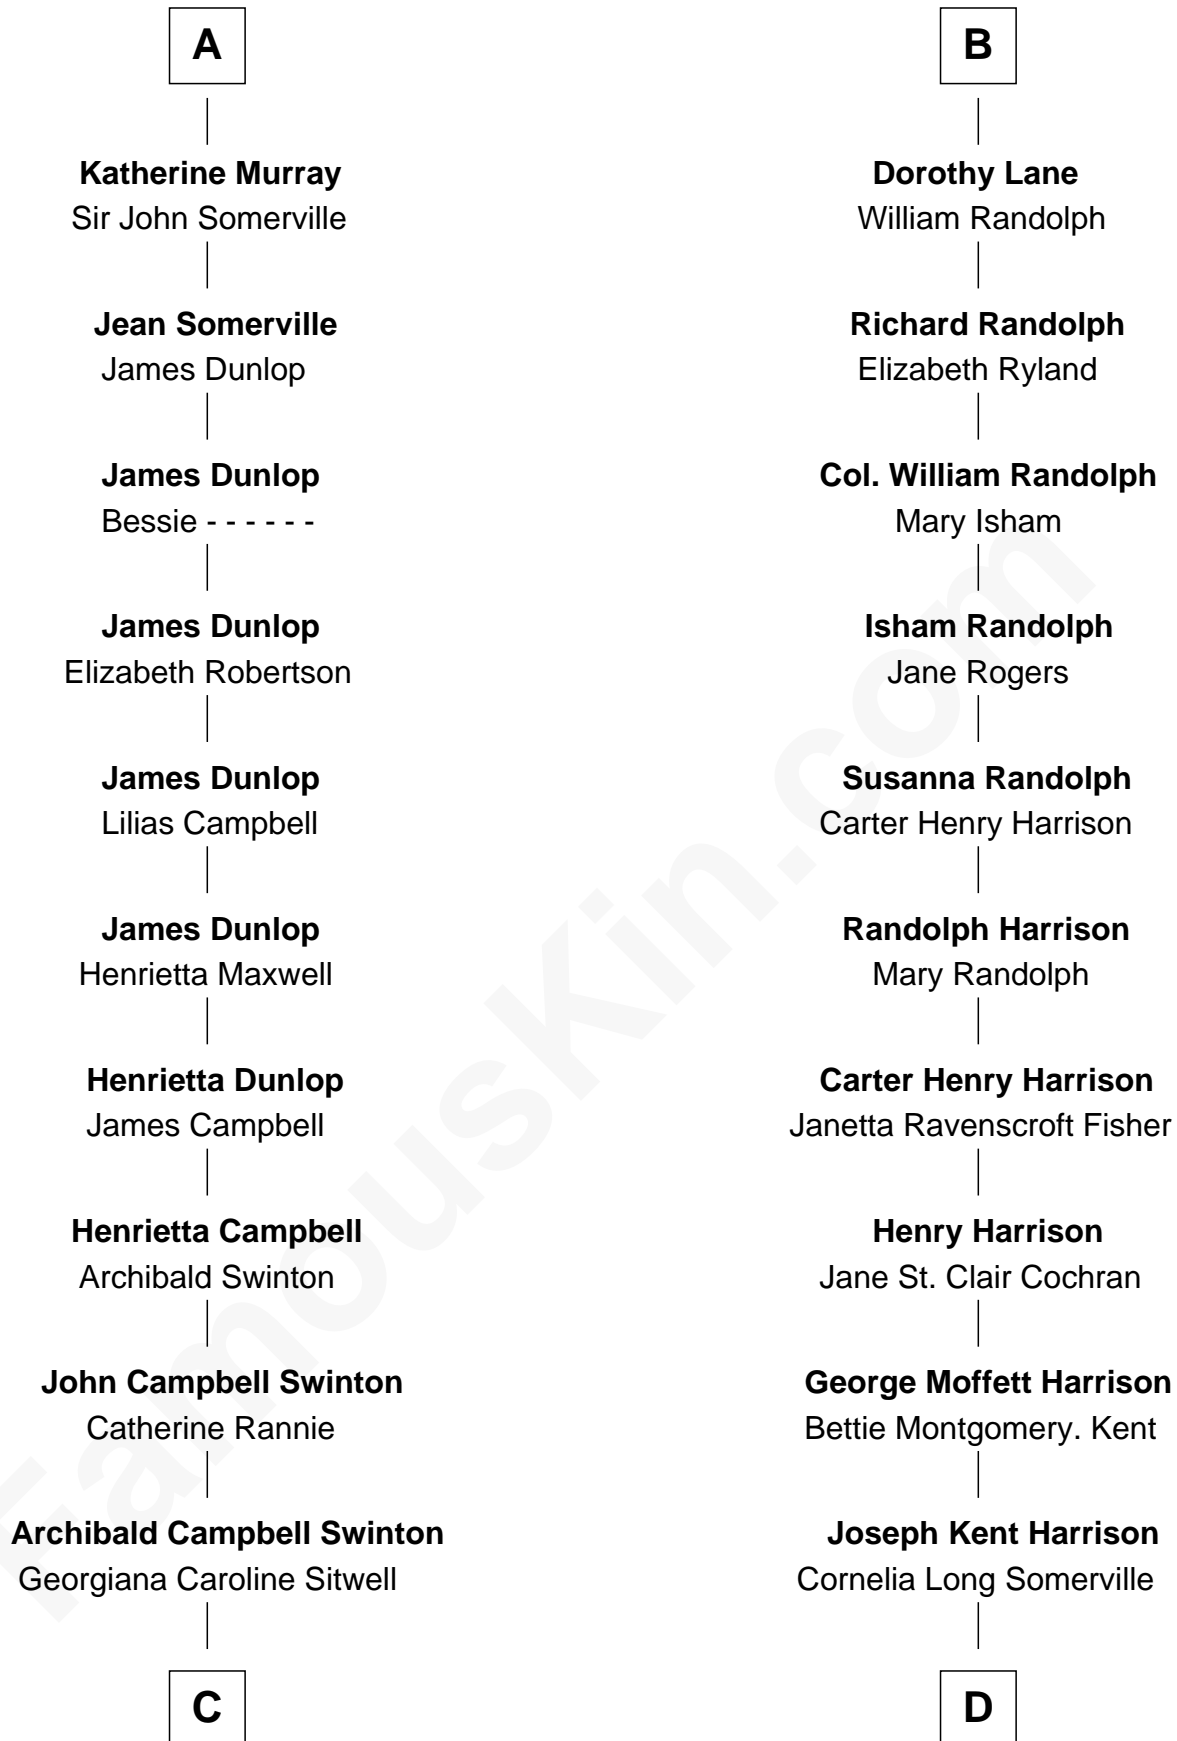

# FamousKin.com Relationship Chart of

**Tilda Swinton**

*Movie Actress*

19th cousin 1 time removed of

**Edward Norton**

*Movie Actor*

**Katherine Roet**

John of Gaunt

**C**

**George Sitwell Campbell Swinton**

Elizabeth Ebsworth

**Alan Henry Campbell Swinton**

Mariora Beatrice Evelyn Rochfort Alers-Hankey

**Sir John Swinton**

Judith Balfour Killen

**Tilda Swinton**

*Movie Actress*

**D**

**Betty Kent Harrison**

Edward Mower Norton

**Edward Mower Norton**

Lydia Robinson Rouse

**Edward Norton**

*Movie Actor*