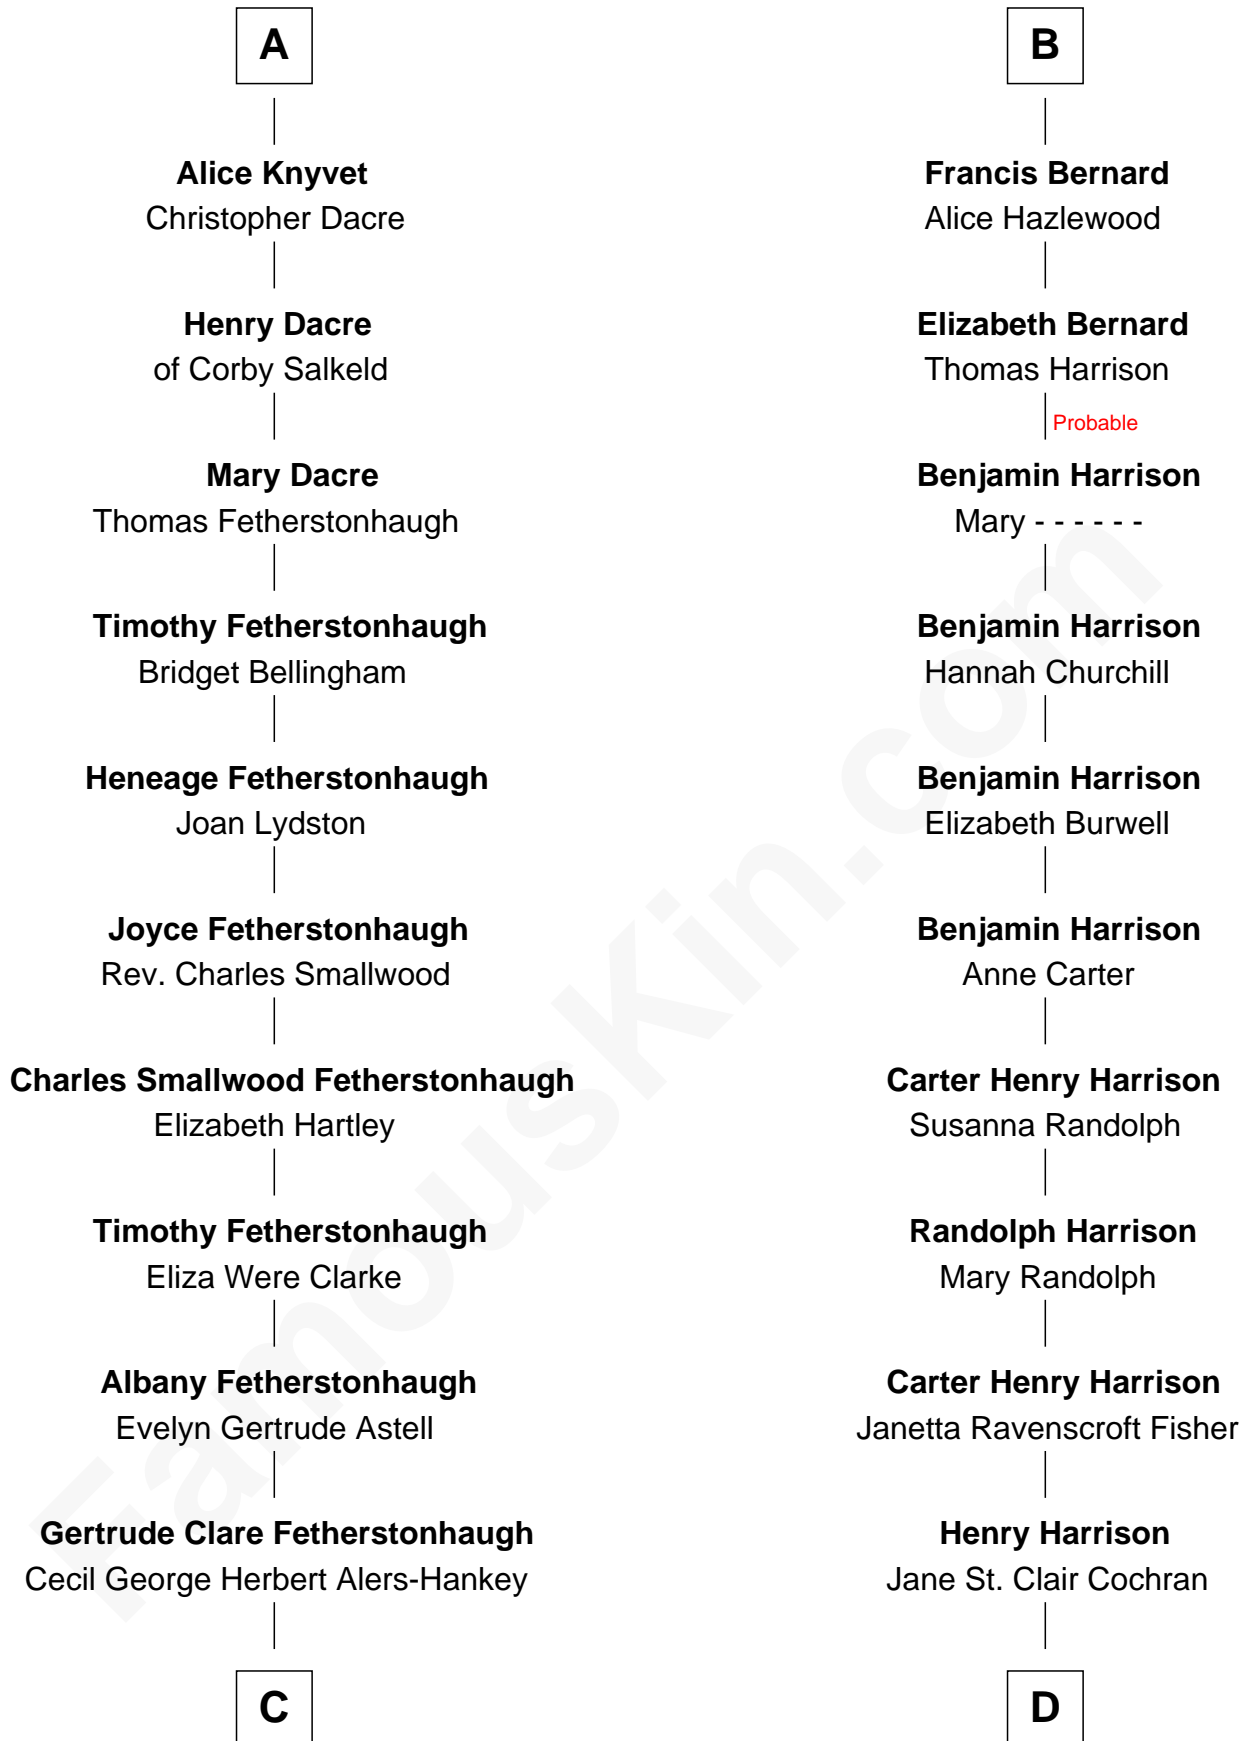

FamousKin.com Relationship Chart of

Tilda Swinton

Movie Actress

19th cousin 2 times removed of

Edward Norton

Movie Actor

Sir William de Ros
Margery de Badlesmere

Thomas de Ros
Beatrice de Stafford

Margaret de Ros
Sir Reynold Grey

Sir John Grey
Constance de Holand

Alice Grey
Sir William Knyvet

Sir Edmund Knyvet
Eleanor Tyrrel

Sir Thomas Knyvet
Muriel Howard

Sir Henry Knyvet
Anne Pickering

A

Maud de Roos
John de Welles

Margery de Welles
Stephen le Scrope

John le Scrope
Elizabeth Chaworth

Elizabeth le Scrope
Sir Henry le Scrope

Margaret Scrope
John Bernard

John Bernard
Margaret Daundelyn

John Bernard
Cecily Muscote

B

C

Mariora Beatrice Evelyn Rochfort Alers-Hankey

Alan Henry Campbell Swinton

Sir John Swinton

Judith Balfour Killen

Tilda Swinton

Movie Actress

D

George Moffett Harrison