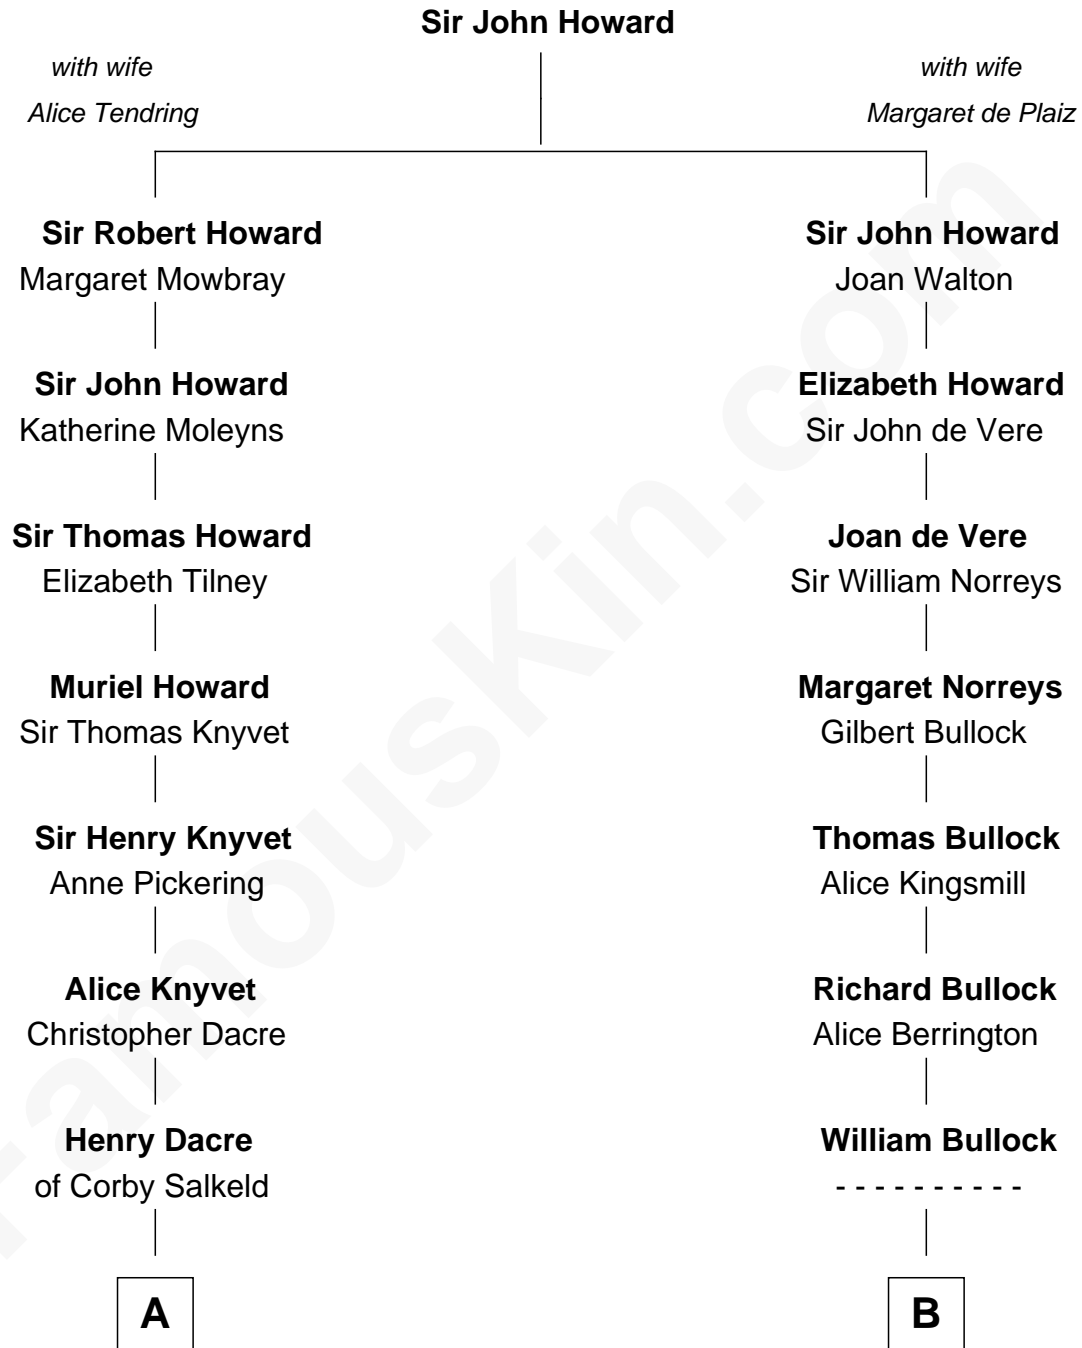

**FamousKin.com**  
**Relationship Chart of**  
**Tilda Swinton**  
*Movie Actress*

17th cousin 4 times removed of

**Kevin Love**  
*NBA All-Star Player*

C

**William Henry Wilson**

Alta Lenora Chitwood

**William Coral Wilson**

Edith Sophia Sthole

**Emily Glee Wilson**

Edward Milton Love

**Stanley Sthole Love**

Karen McCartney

**Kevin Love**

*NBA All-Star Player*