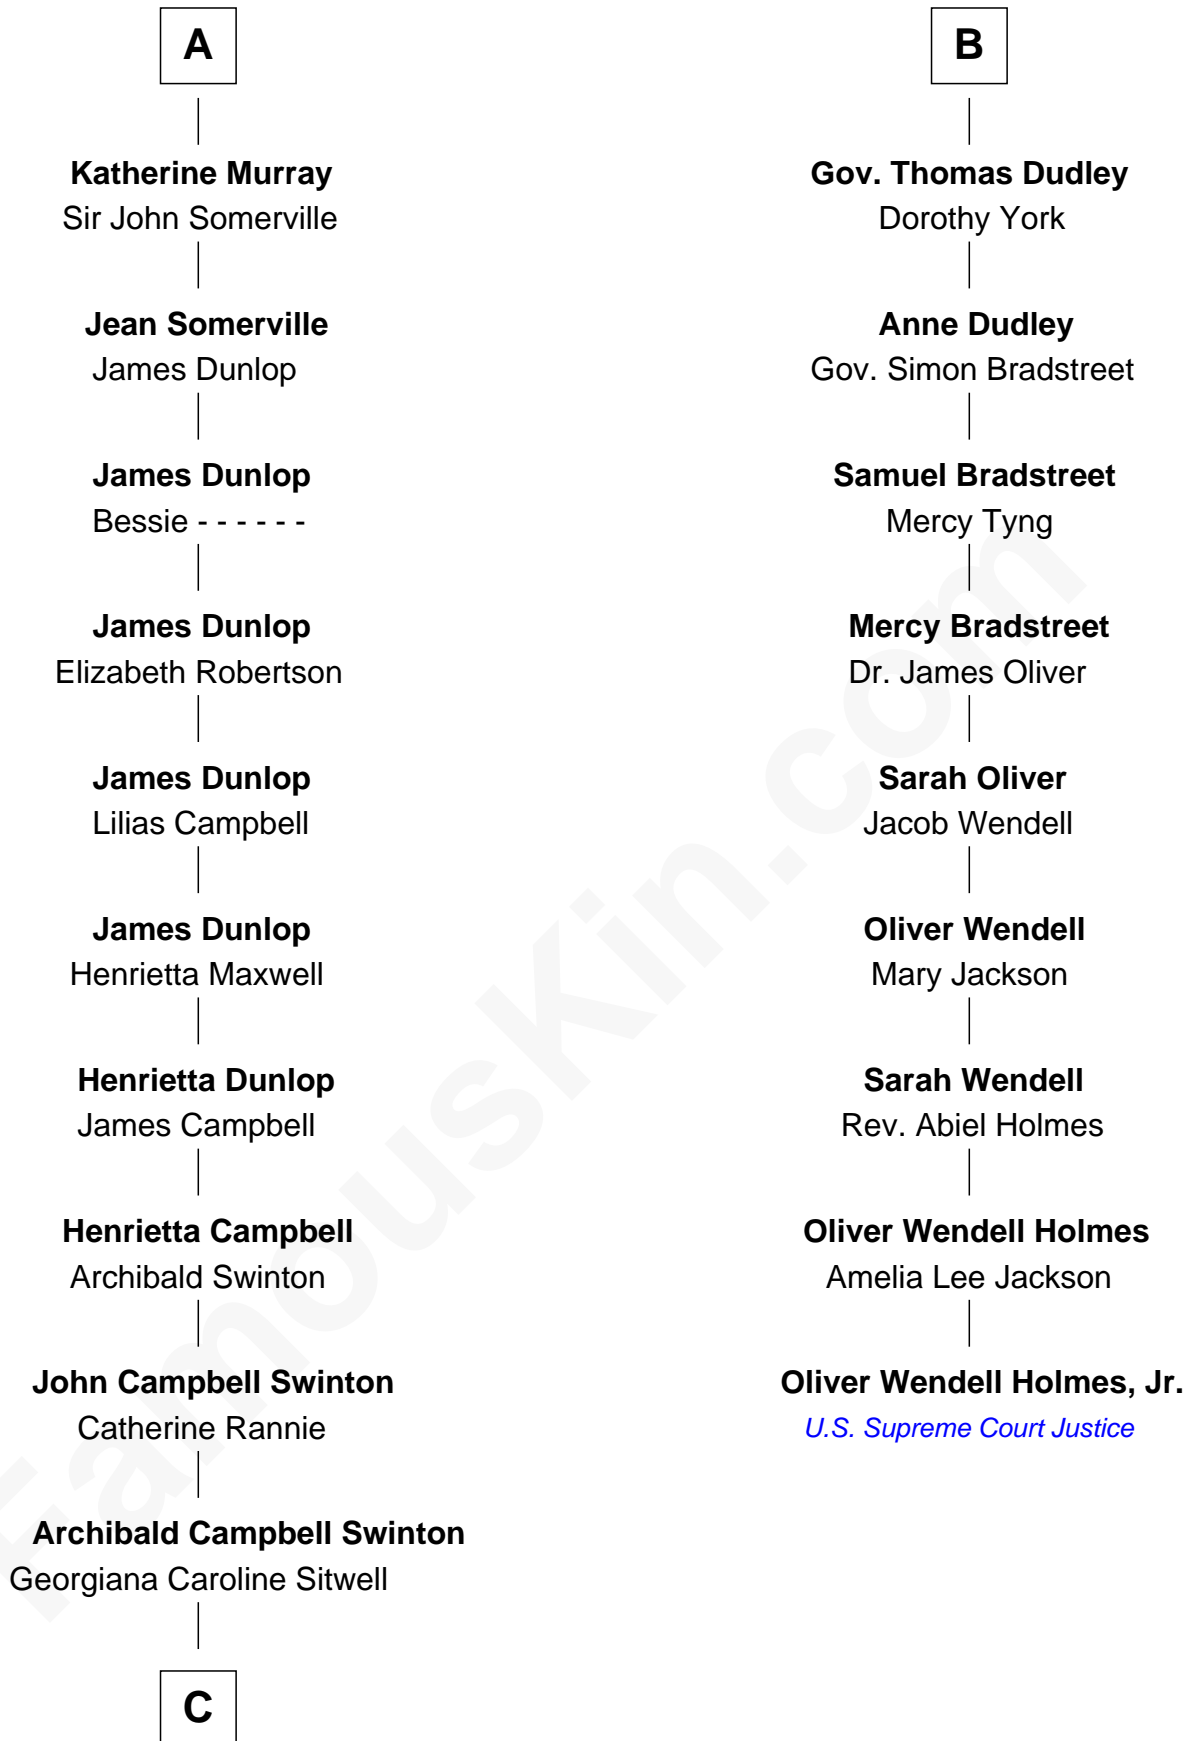

FamousKin.com
Relationship Chart of
Tilda Swinton
Movie Actress

15th cousin 5 times removed of
Oliver Wendell Holmes, Jr.
U.S. Supreme Court Justice

C

George Sitwell Campbell Swinton

Elizabeth Ebsworth

Alan Henry Campbell Swinton

Mariora Beatrice Evelyn Rochfort Alers-Hankey

Sir John Swinton

Judith Balfour Killen

Tilda Swinton

Movie Actress