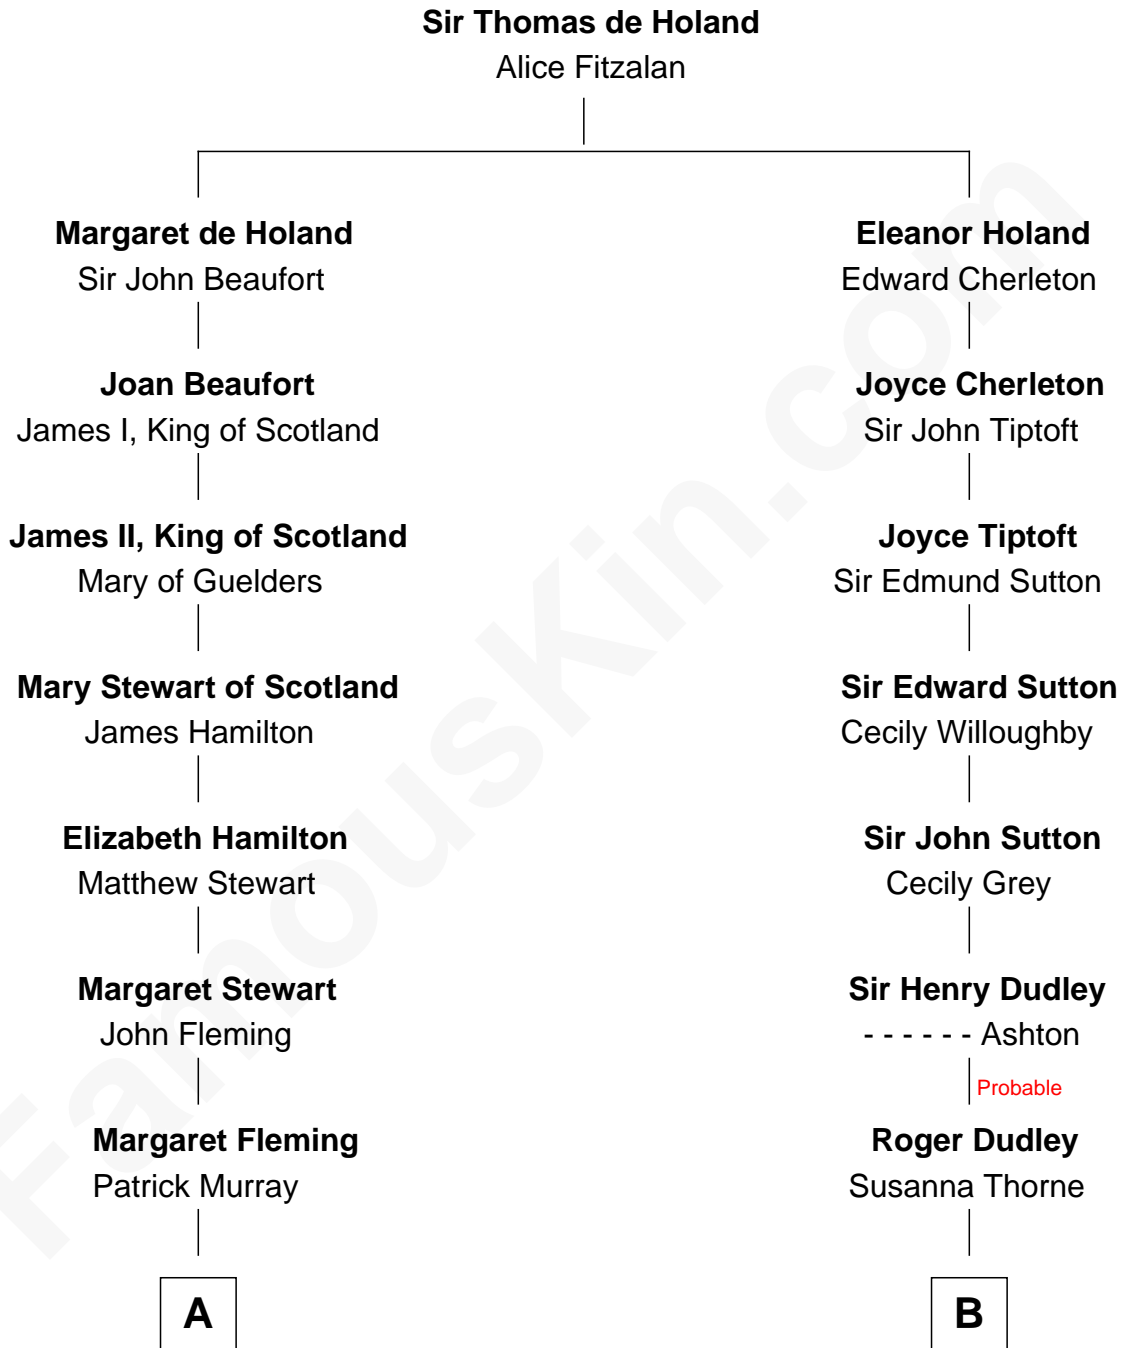

FamousKin.com
Relationship Chart of
Tilda Swinton
Movie Actress

15th cousin 5 times removed of
Oliver Wendell Holmes, Jr.
U.S. Supreme Court Justice

C

George Sitwell Campbell Swinton

Elizabeth Ebsworth

Alan Henry Campbell Swinton

Mariora Beatrice Evelyn Rochfort Alers-Hankey

Sir John Swinton

Judith Balfour Killen

Tilda Swinton

Movie Actress