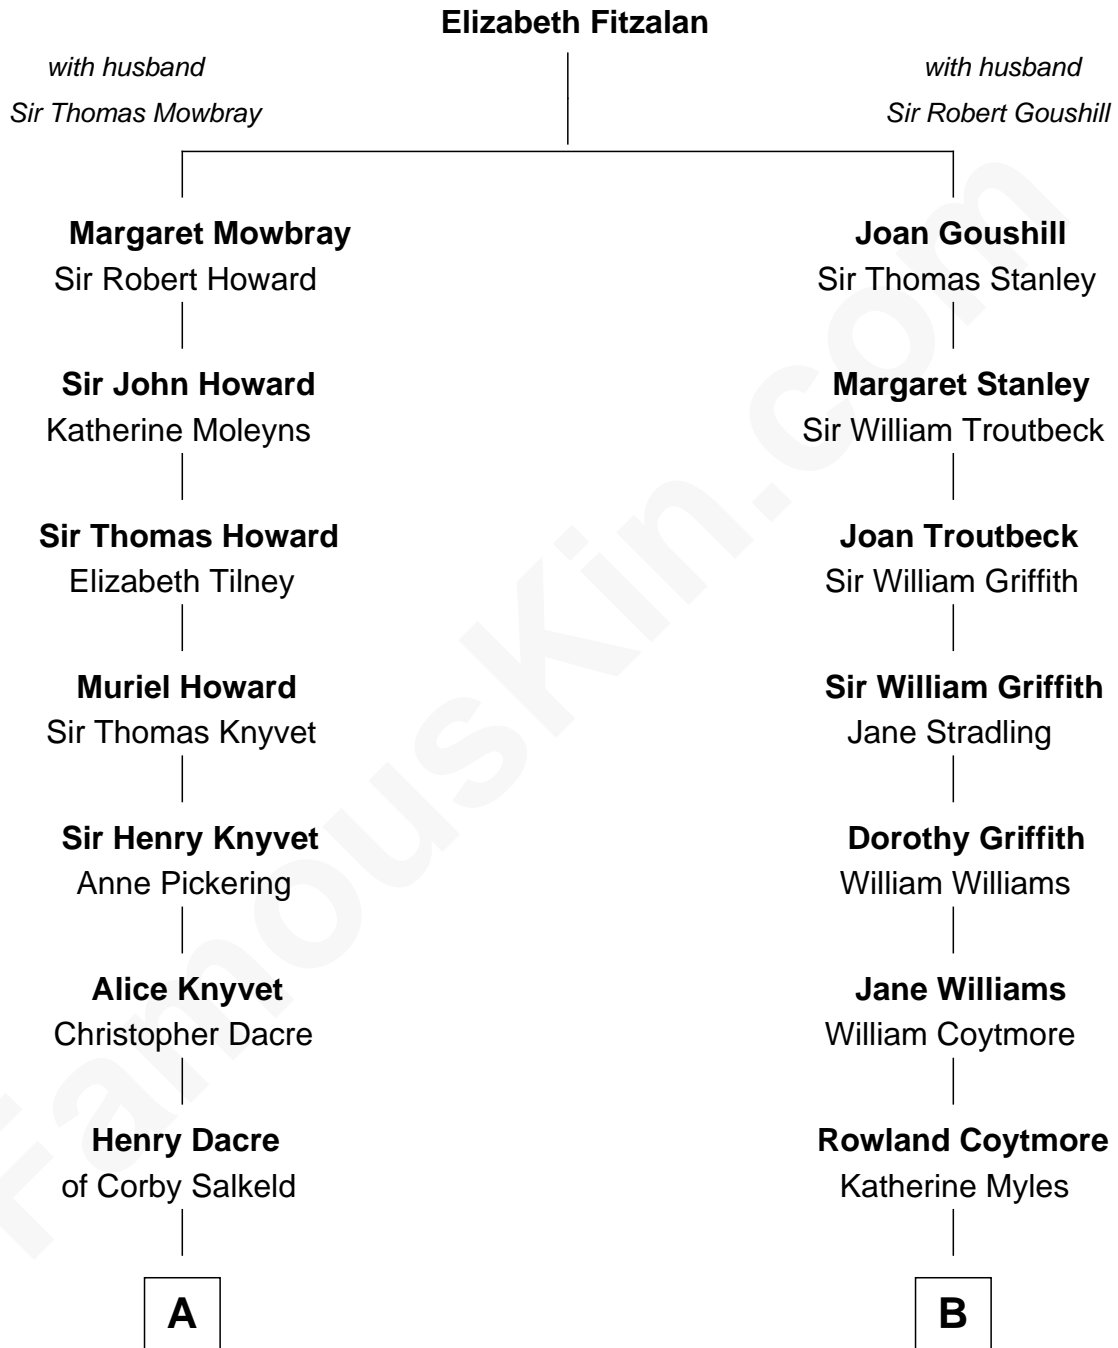

FamousKin.com
Relationship Chart of
Tilda Swinton
Movie Actress

14th cousin 3 times removed of
Oliver Wendell Holmes, Jr.
U.S. Supreme Court Justice

A

Mary Dacre

Thomas Fetherstonhaugh

Timothy Fetherstonhaugh

Eliza Were Clarke

Albany Fetherstonhaugh

Evelyn Gertrude Astell

Gertrude Clare Fetherstonhaugh

Cecil George Herbert Alers-Hankey

Mariora Beatrice Evelyn Rochfort Alers-Hankey

Alan Henry Campbell Swinton

Sir John Swinton