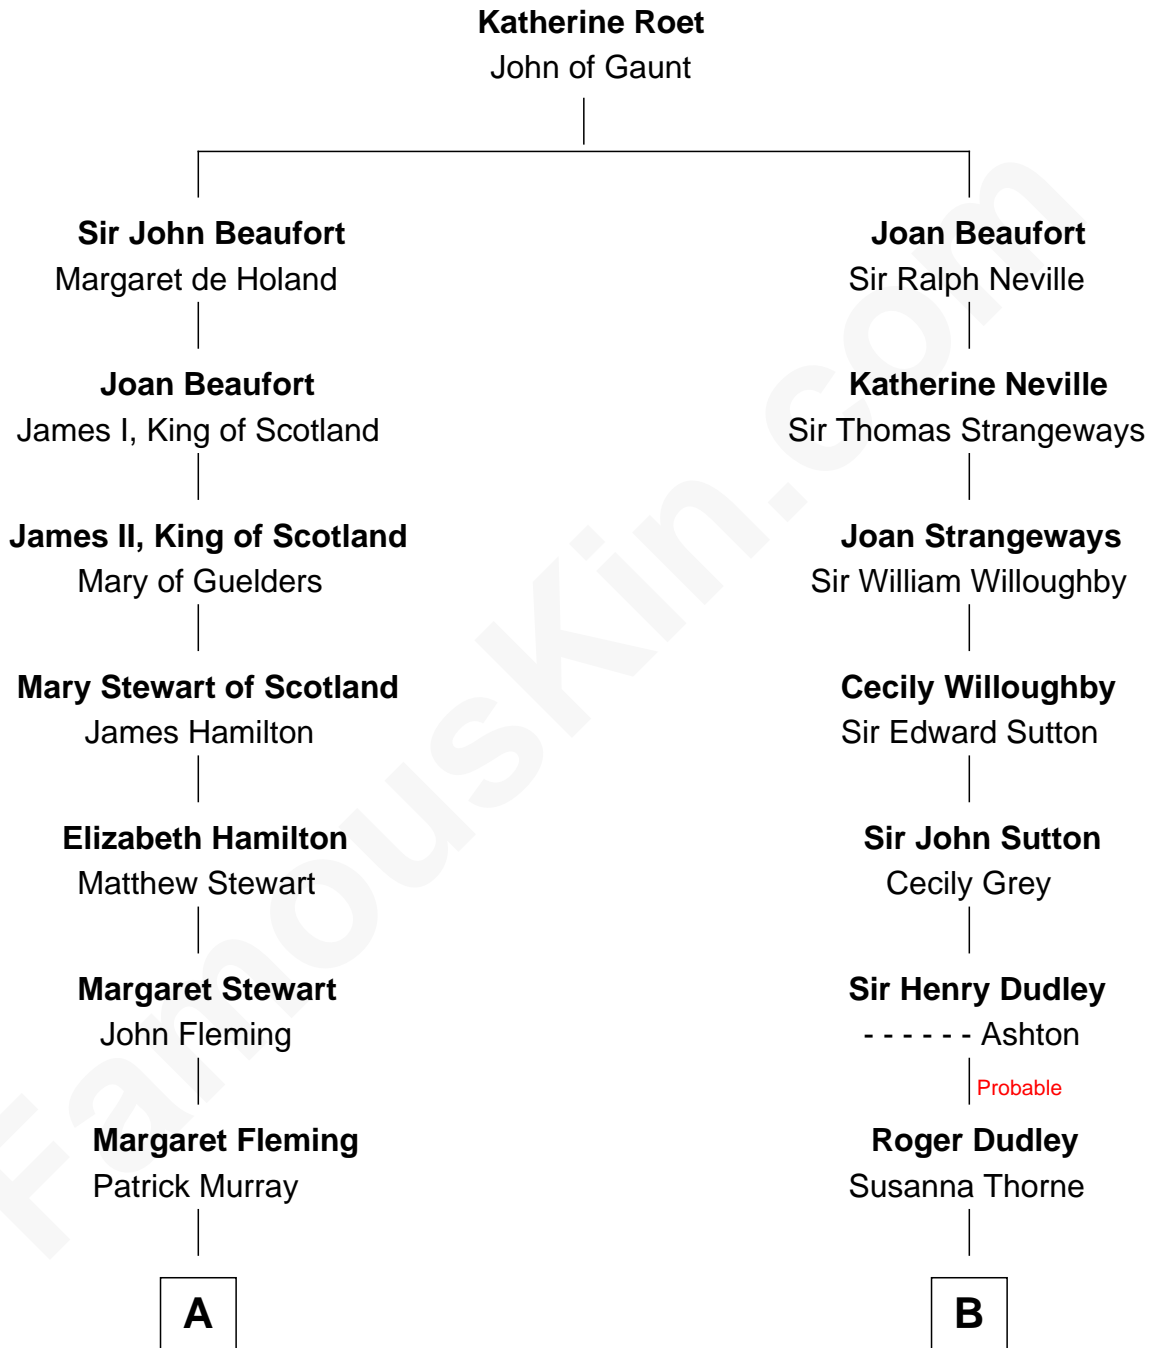

FamousKin.com
Relationship Chart of
Tilda Swinton
Movie Actress

14th cousin 6 times removed of
Oliver Wendell Holmes, Sr.
American "Fireside" Poet

C

George Sitwell Campbell Swinton

Elizabeth Ebsworth

Alan Henry Campbell Swinton

Mariora Beatrice Evelyn Rochfort Alers-Hankey

Sir John Swinton

Judith Balfour Killen

Tilda Swinton

Movie Actress

FamousKin.com