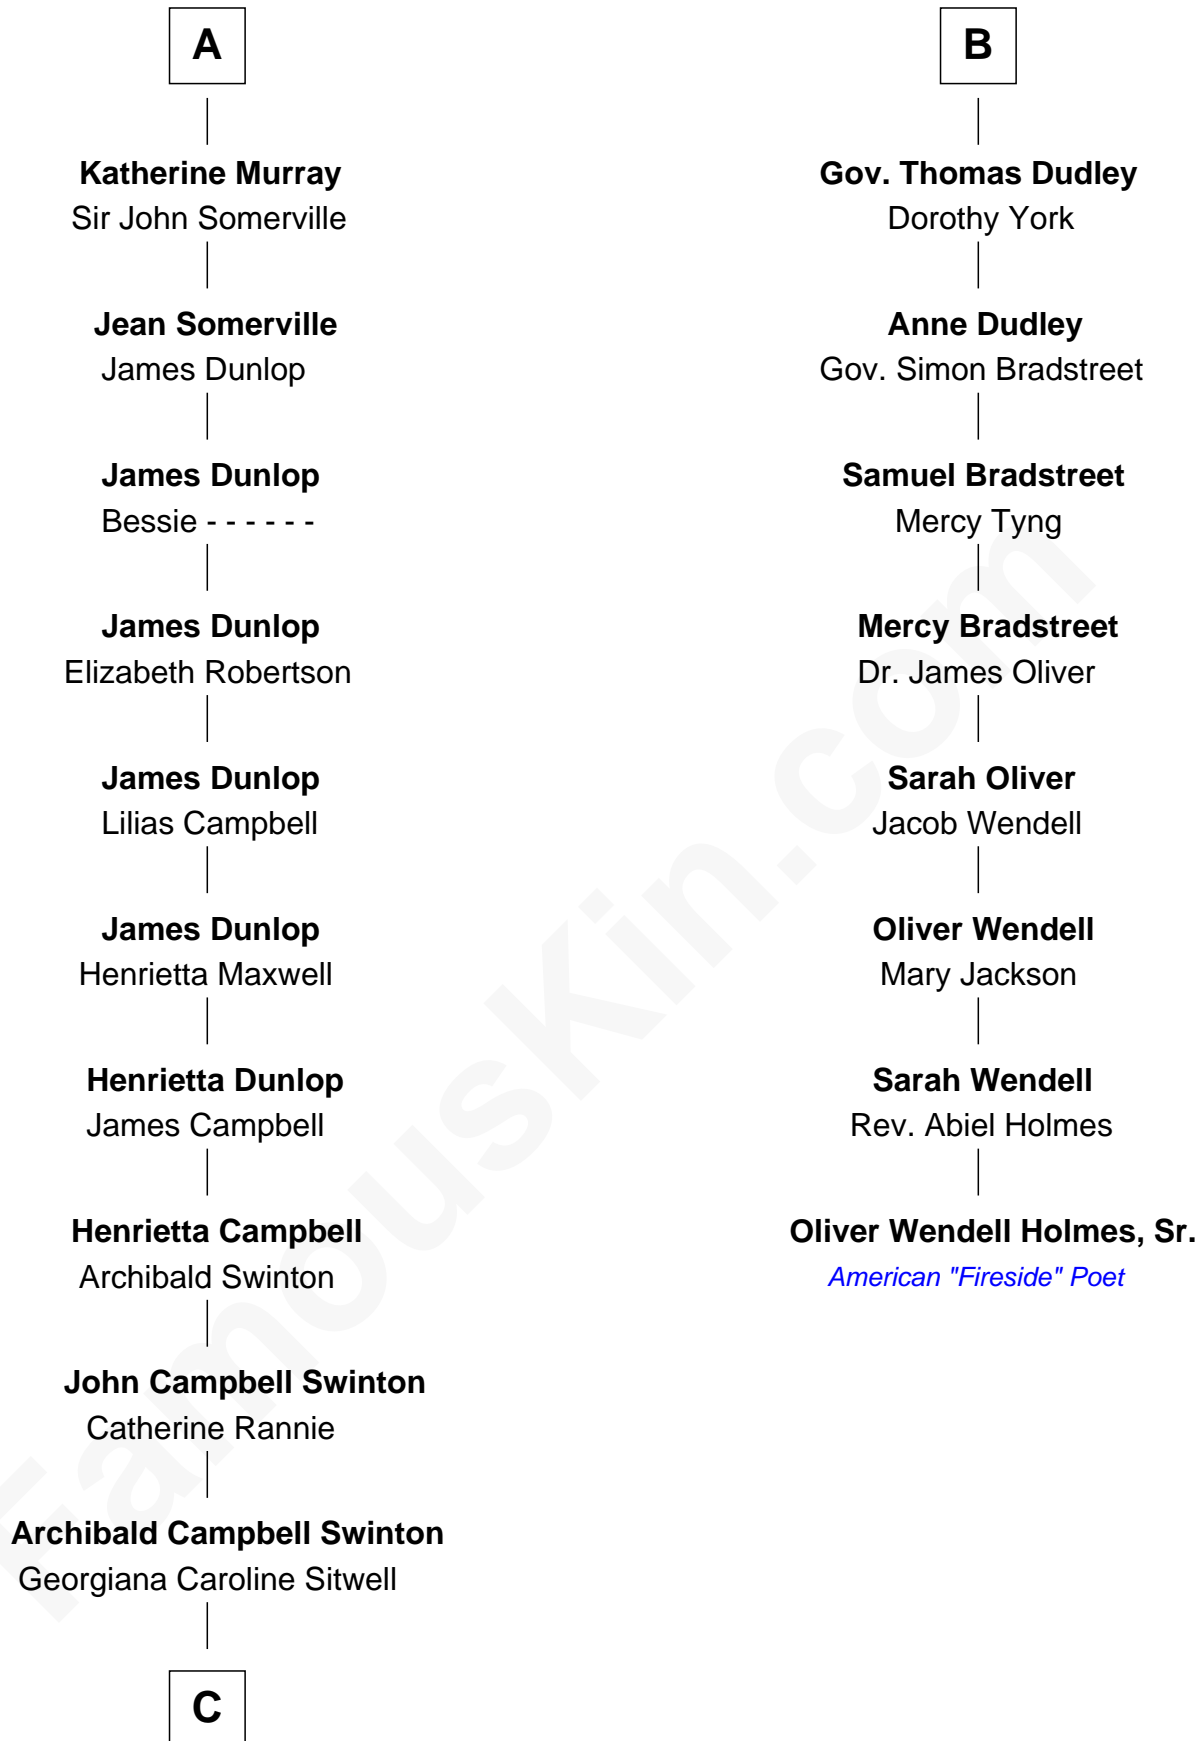

FamousKin.com
Relationship Chart of
Tilda Swinton
Movie Actress

14th cousin 6 times removed of
Oliver Wendell Holmes, Sr.
American "Fireside" Poet

C

George Sitwell Campbell Swinton

Elizabeth Ebsworth

Alan Henry Campbell Swinton

Mariora Beatrice Evelyn Rochfort Alers-Hankey

Sir John Swinton

Judith Balfour Killen

Tilda Swinton

Movie Actress

FamousKin.com