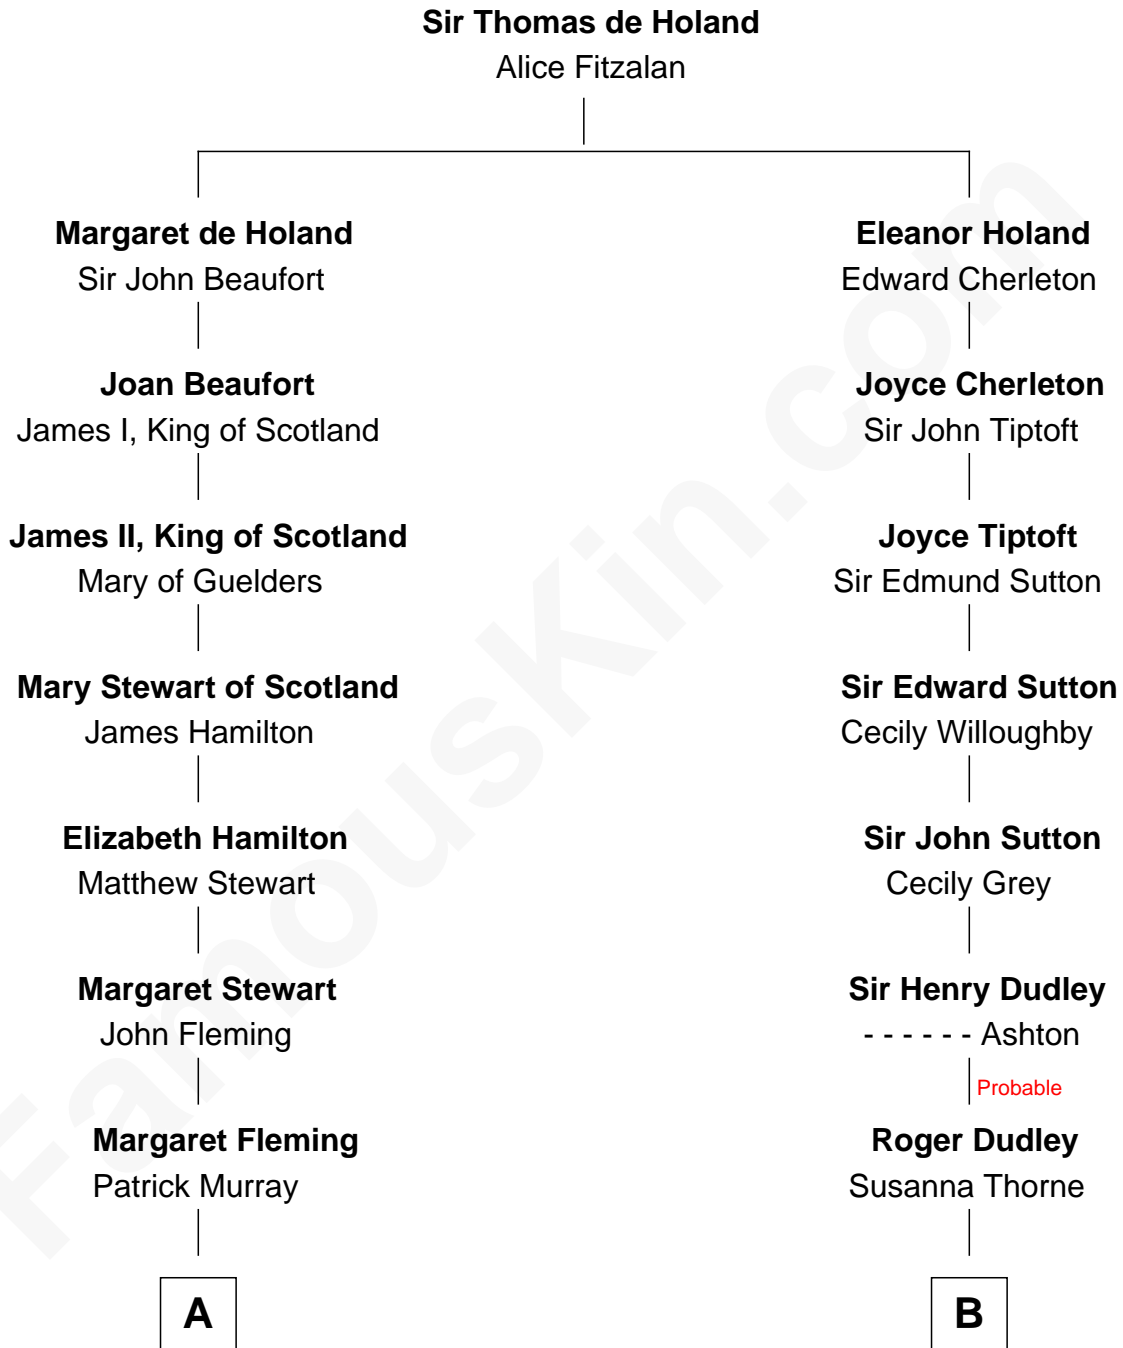

FamousKin.com
Relationship Chart of
Tilda Swinton
Movie Actress

14th cousin 6 times removed of
Oliver Wendell Holmes, Sr.
American "Fireside" Poet

C

George Sitwell Campbell Swinton

Elizabeth Ebsworth

Alan Henry Campbell Swinton

Mariora Beatrice Evelyn Rochfort Alers-Hankey

Sir John Swinton

Judith Balfour Killen

Tilda Swinton

Movie Actress

FamousKin.com