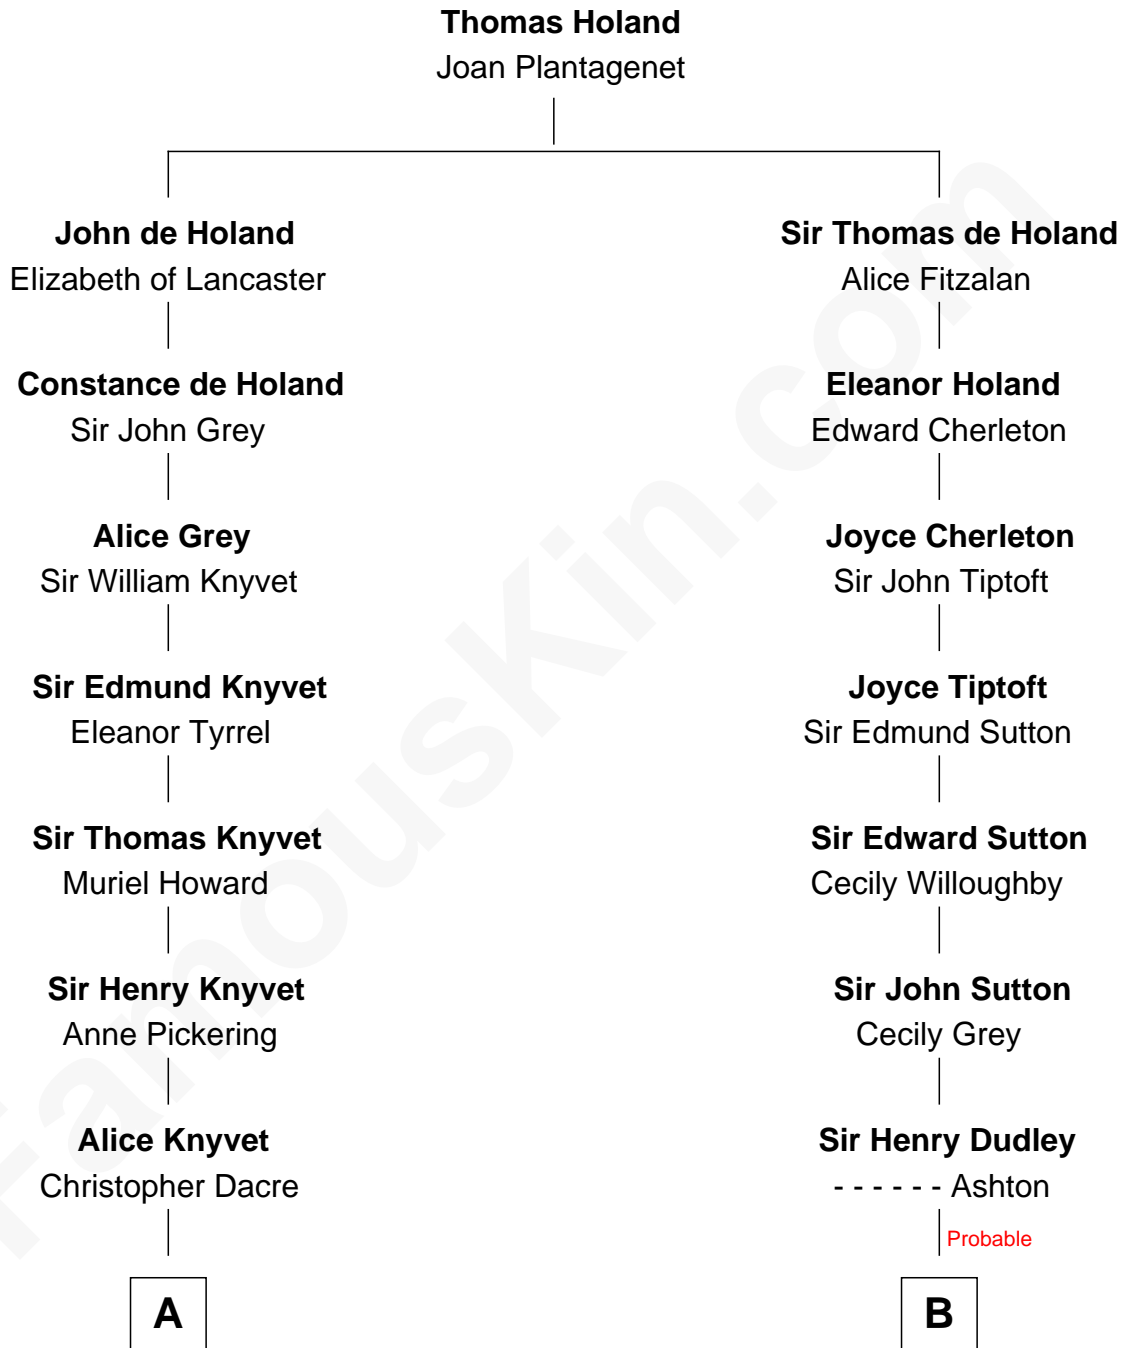

FamousKin.com

Relationship Chart of

Tilda Swinton

Movie Actress

15th cousin 3 times removed of

Oliver Wendell Holmes, Sr.

American "Fireside" Poet

A