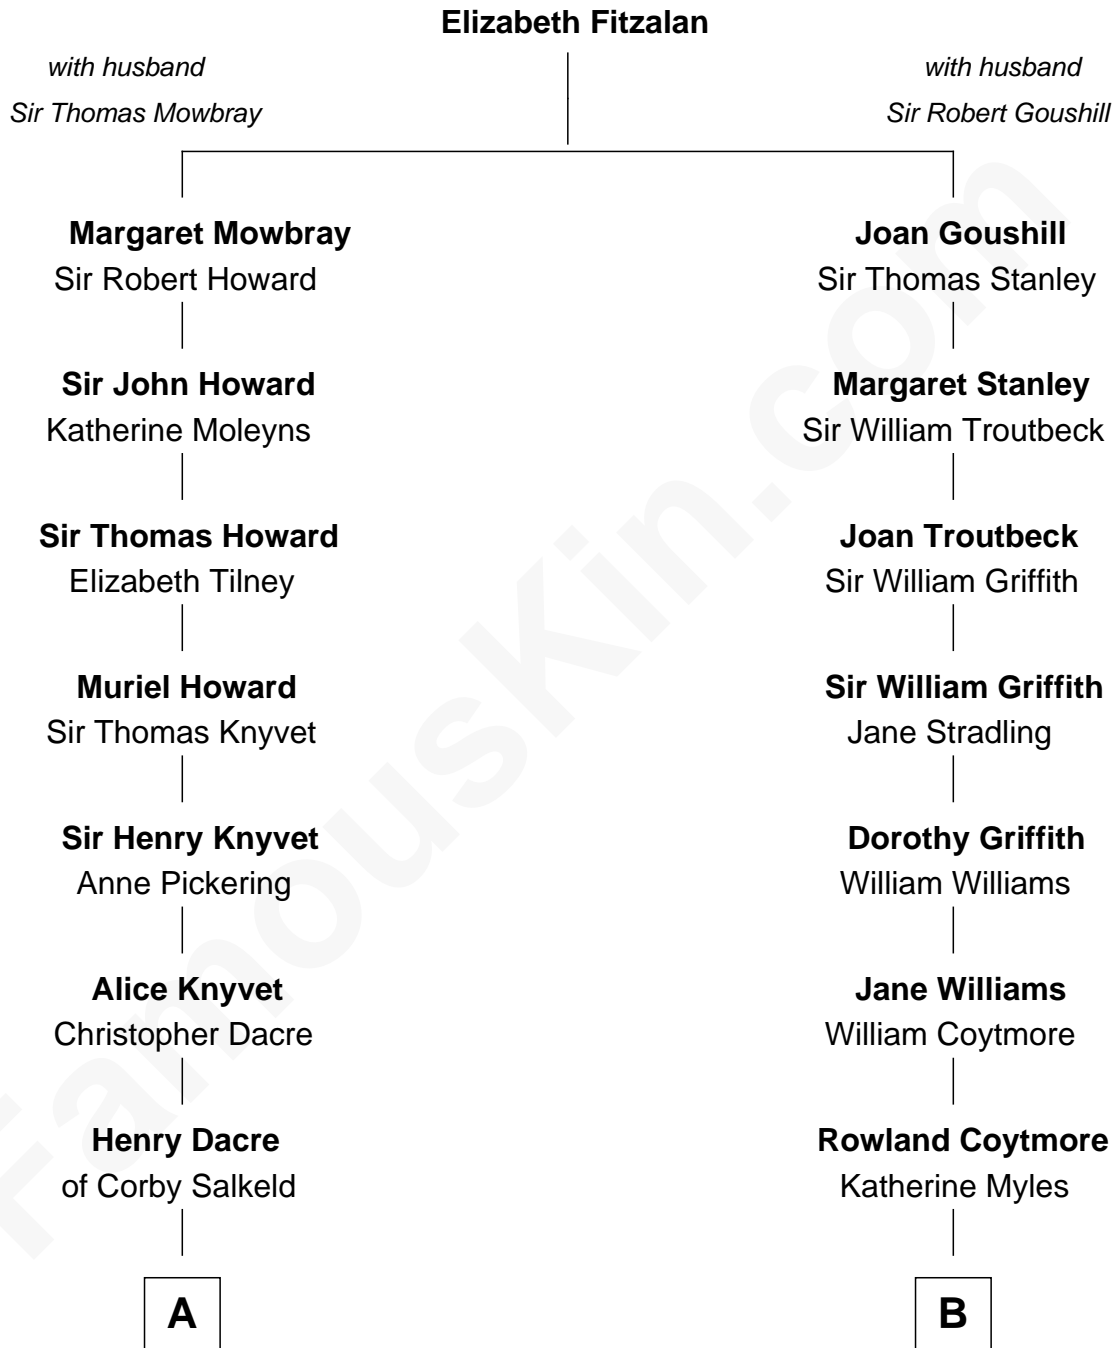

FamousKin.com
Relationship Chart of
Tilda Swinton
Movie Actress

13th cousin 4 times removed of
Oliver Wendell Holmes, Sr.
American "Fireside" Poet

A

Mary Dacre

Thomas Fetherstonhaugh

Timothy Fetherstonhaugh

Eliza Were Clarke

Albany Fetherstonhaugh

Evelyn Gertrude Astell

Gertrude Clare Fetherstonhaugh

Cecil George Herbert Alers-Hankey

Mariora Beatrice Evelyn Rochfort Alers-Hankey

Alan Henry Campbell Swinton

Sir John Swinton