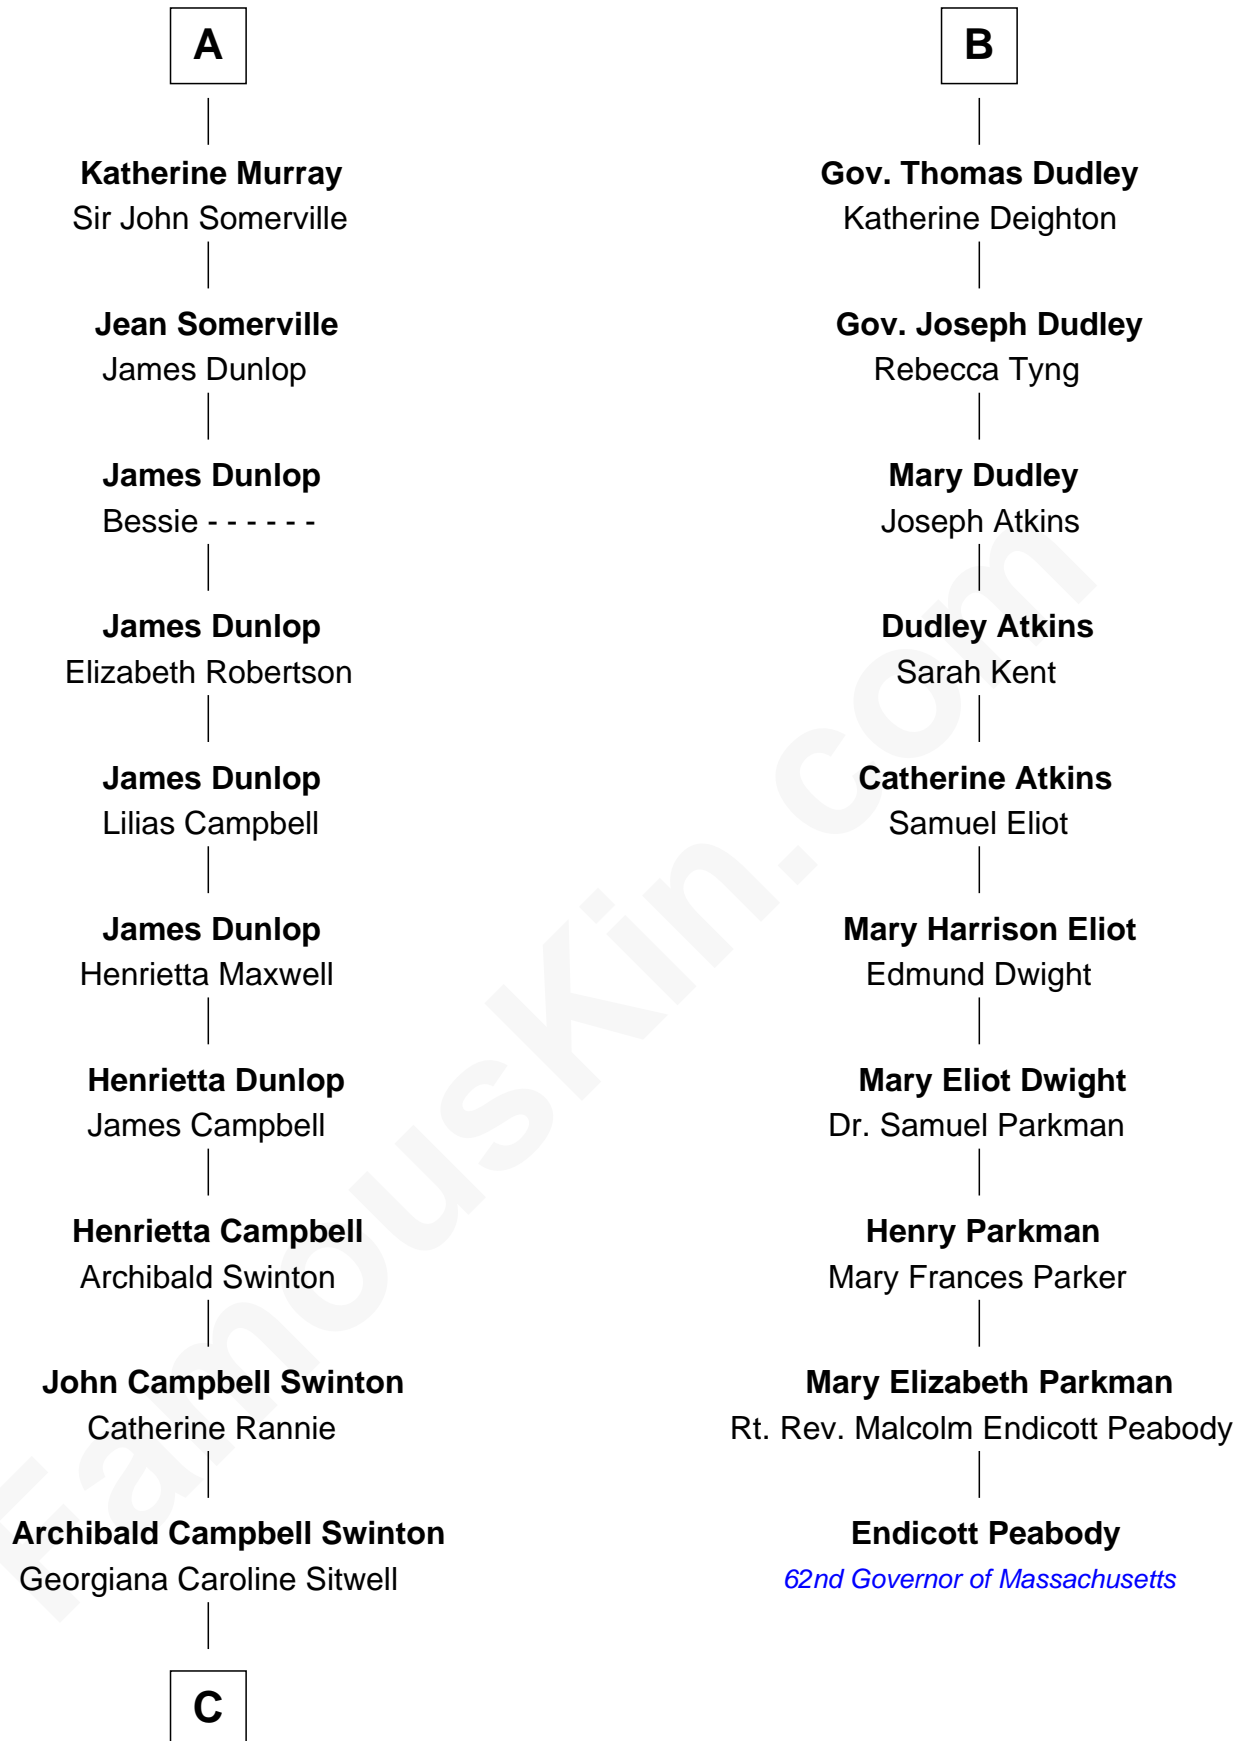

**FamousKin.com**  
**Relationship Chart of**  
**Tilda Swinton**  
*Movie Actress*

**16th cousin 4 times removed of**  
**Endicott Peabody**  
*62nd Governor of Massachusetts*

**C**

George Sitwell Campbell Swinton

Elizabeth Ebsworth

Alan Henry Campbell Swinton

Mariora Beatrice Evelyn Rochfort Alers-Hankey

Sir John Swinton

Judith Balfour Killen

**Tilda Swinton**

*Movie Actress*

FamousKin.com