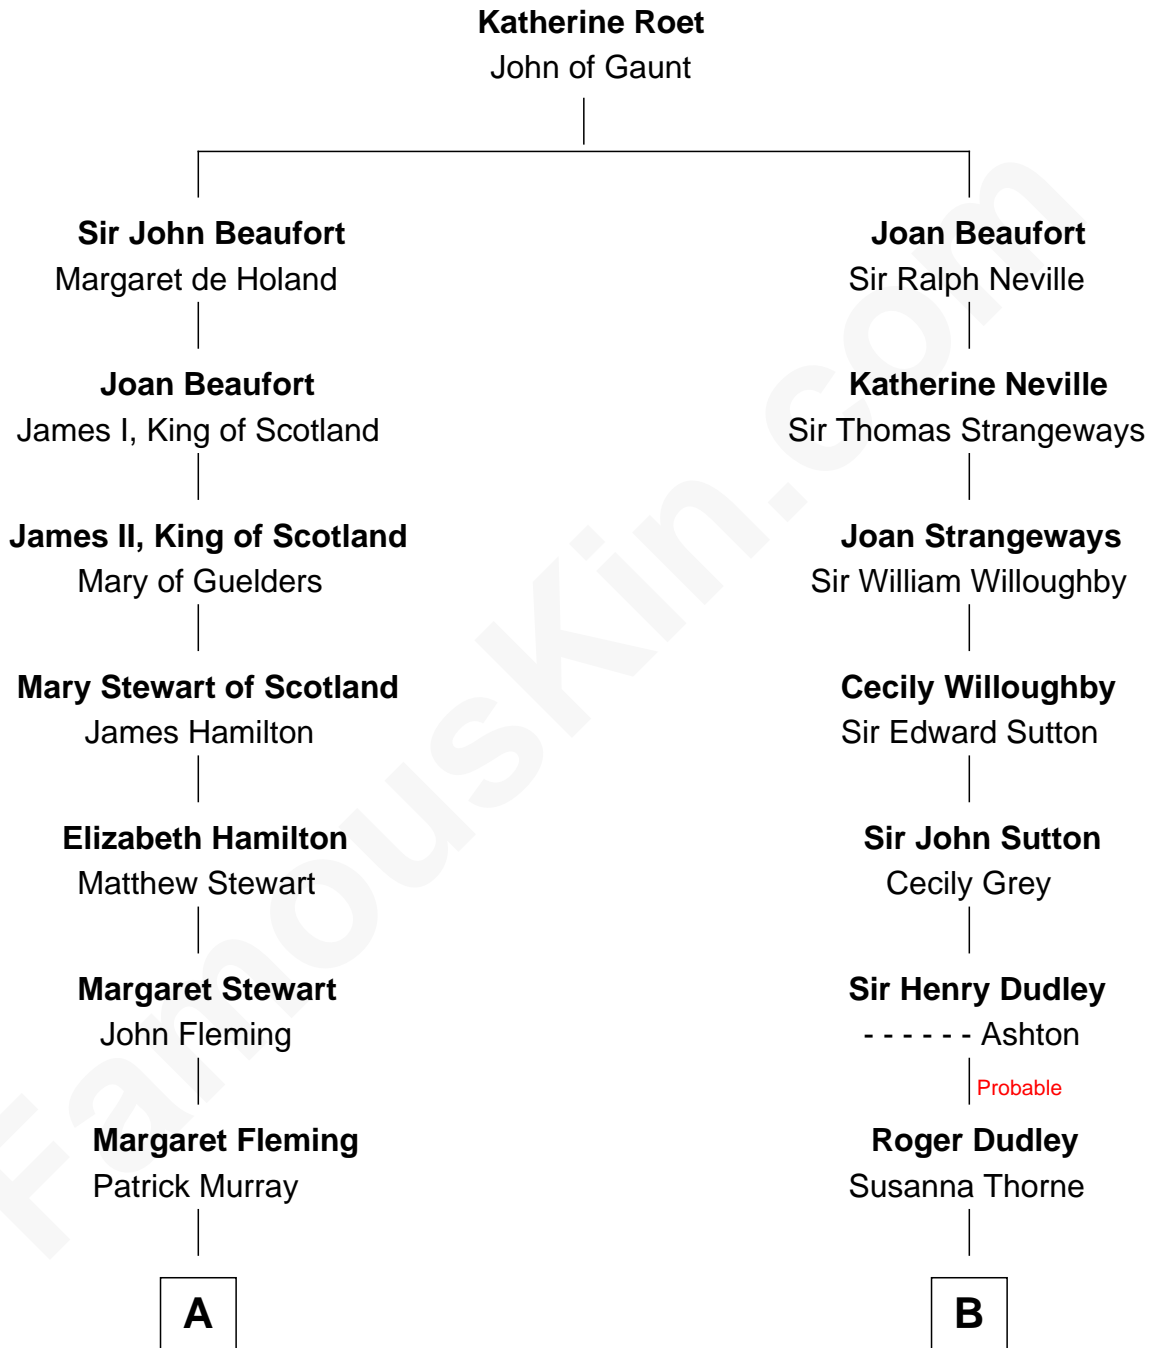

**FamousKin.com**  
**Relationship Chart of**  
**Tilda Swinton**  
*Movie Actress*

**16th cousin 4 times removed of**  
**Endicott Peabody**  
*62nd Governor of Massachusetts*

**C**

George Sitwell Campbell Swinton

Elizabeth Ebsworth

Alan Henry Campbell Swinton

Mariora Beatrice Evelyn Rochfort Alers-Hankey

Sir John Swinton

Judith Balfour Killen

**Tilda Swinton**

*Movie Actress*

FamousKin.com