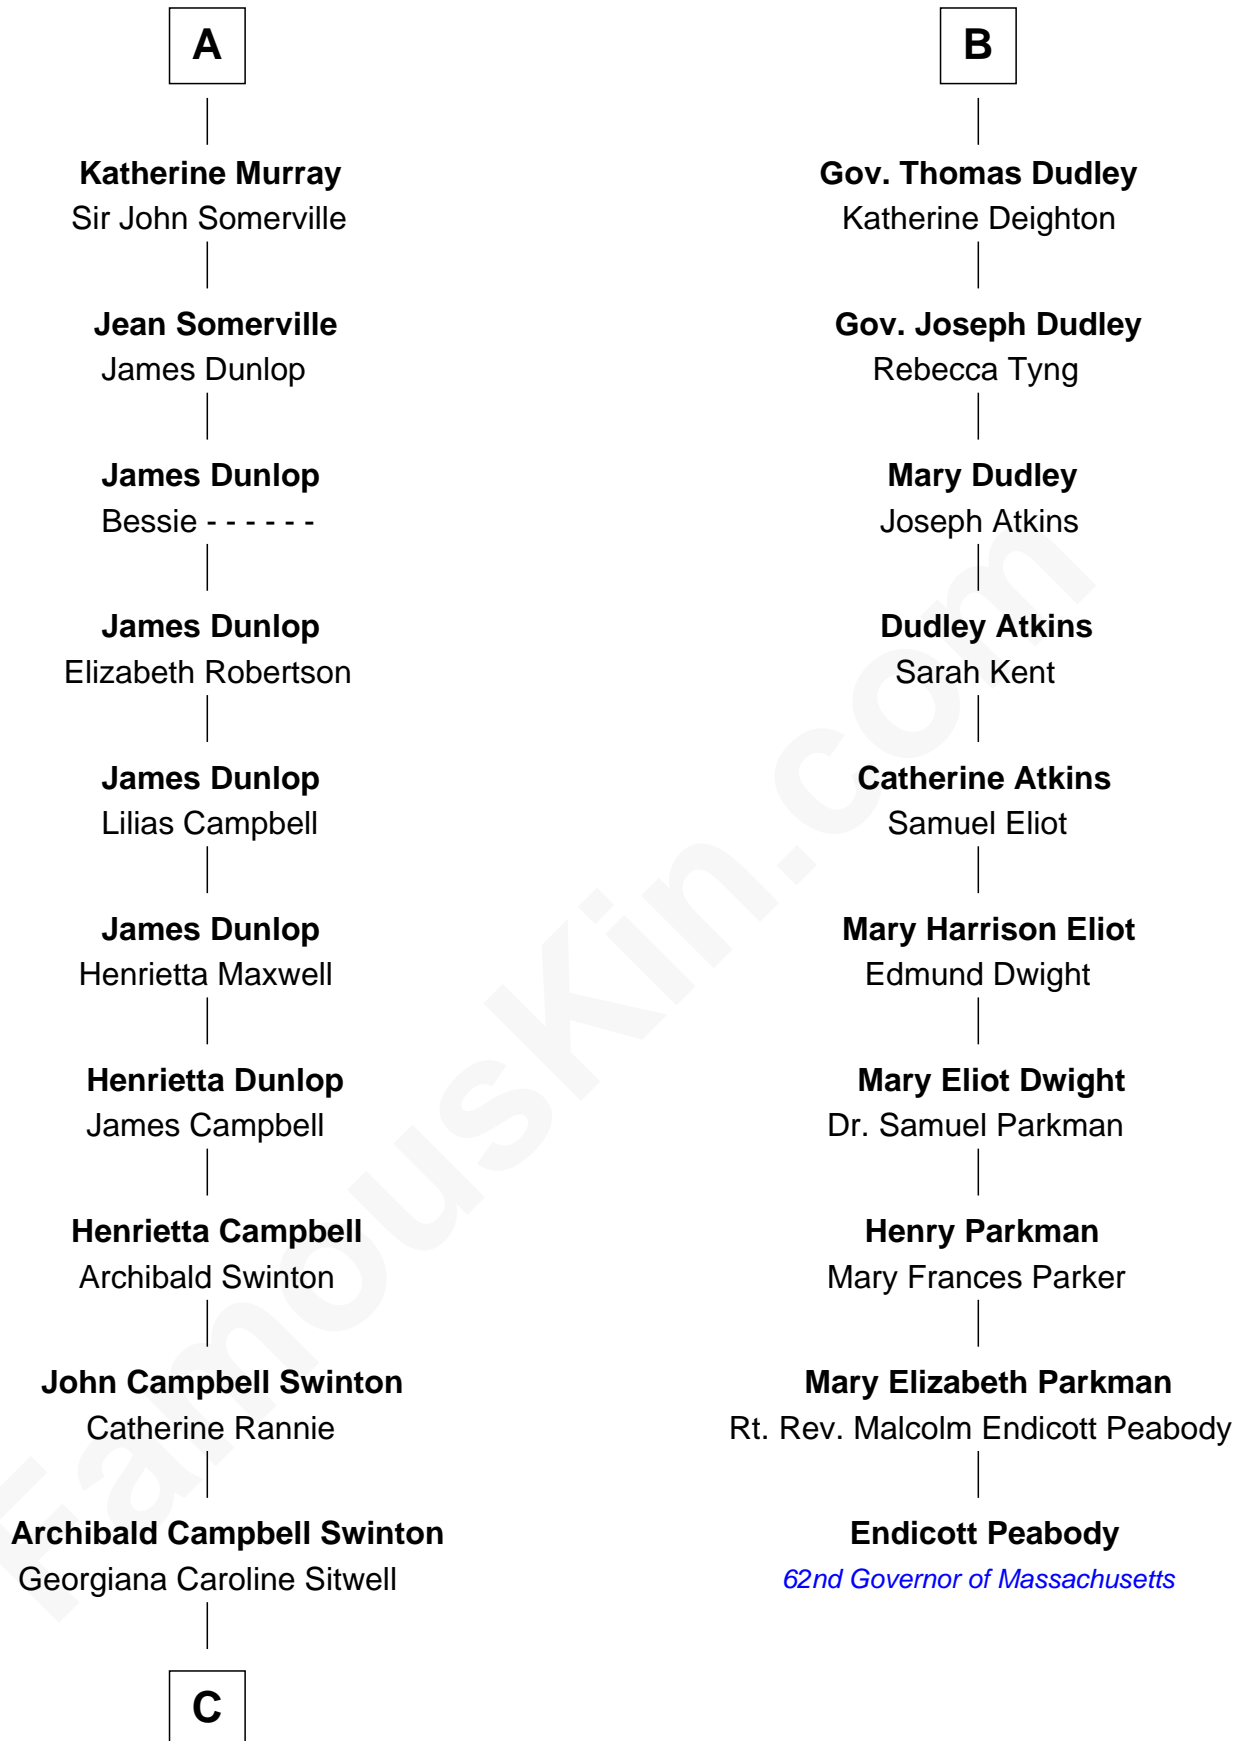

FamousKin.com
Relationship Chart of
Tilda Swinton
Movie Actress

16th cousin 4 times removed of
Endicott Peabody
62nd Governor of Massachusetts

C

George Sitwell Campbell Swinton

Elizabeth Ebsworth

Alan Henry Campbell Swinton

Mariora Beatrice Evelyn Rochfort Alers-Hankey

Sir John Swinton

Judith Balfour Killen

Tilda Swinton

Movie Actress

FamousKin.com