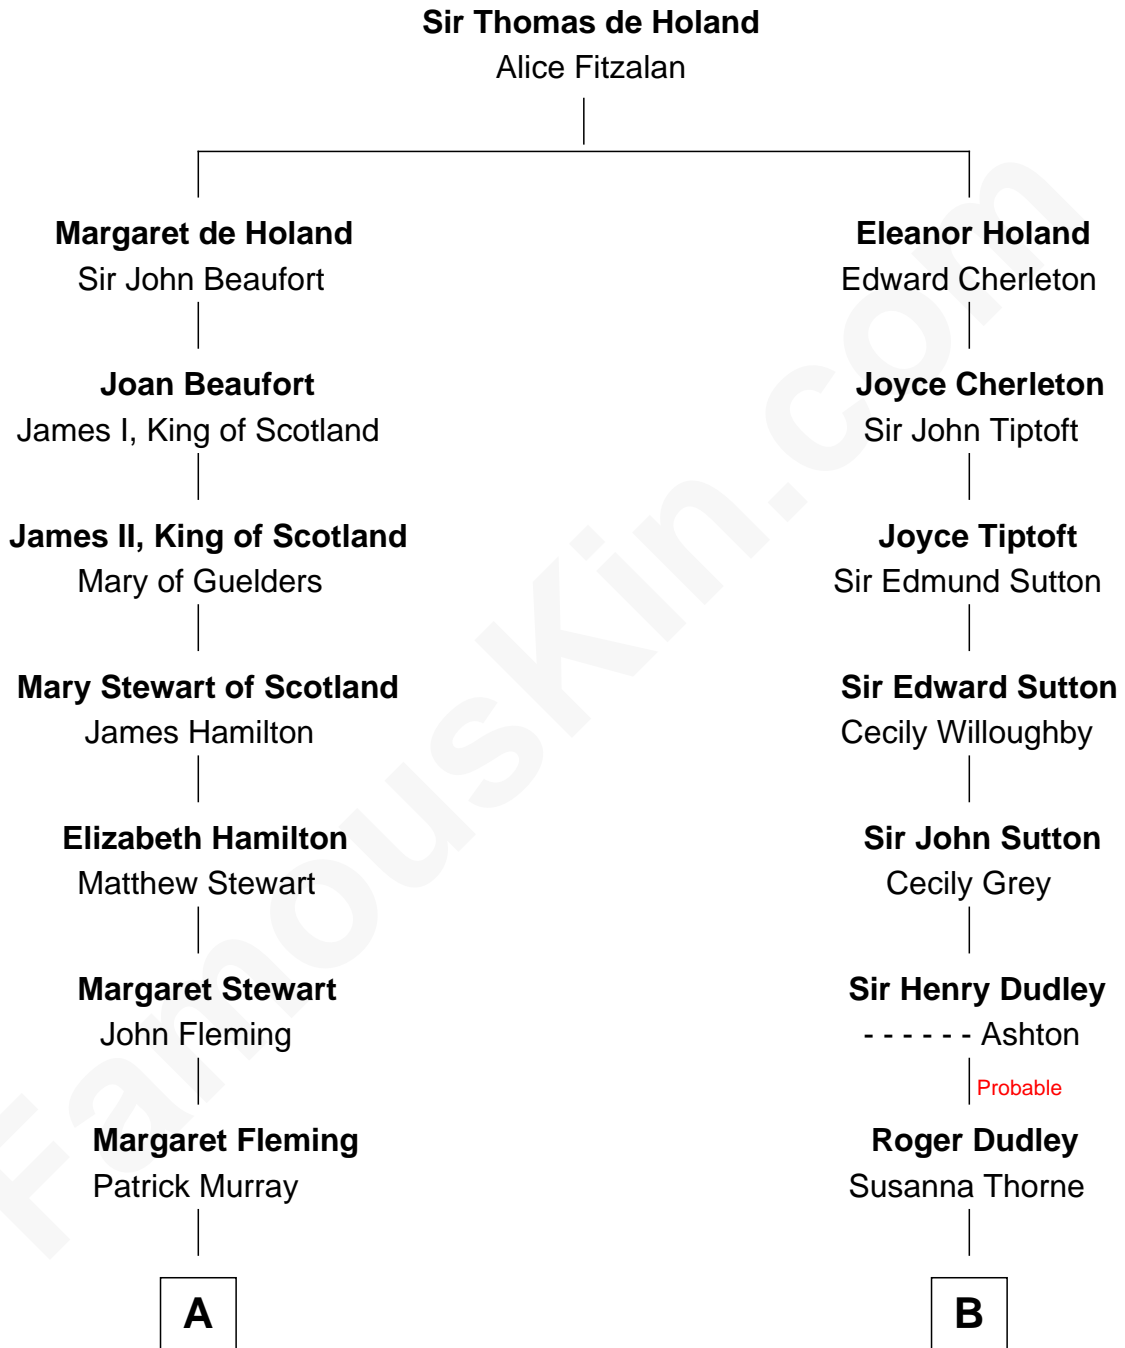

FamousKin.com
Relationship Chart of
Tilda Swinton
Movie Actress

16th cousin 4 times removed of
Endicott Peabody
62nd Governor of Massachusetts

C

George Sitwell Campbell Swinton

Elizabeth Ebsworth

Alan Henry Campbell Swinton

Mariora Beatrice Evelyn Rochfort Alers-Hankey

Sir John Swinton

Judith Balfour Killen

Tilda Swinton

Movie Actress

FamousKin.com