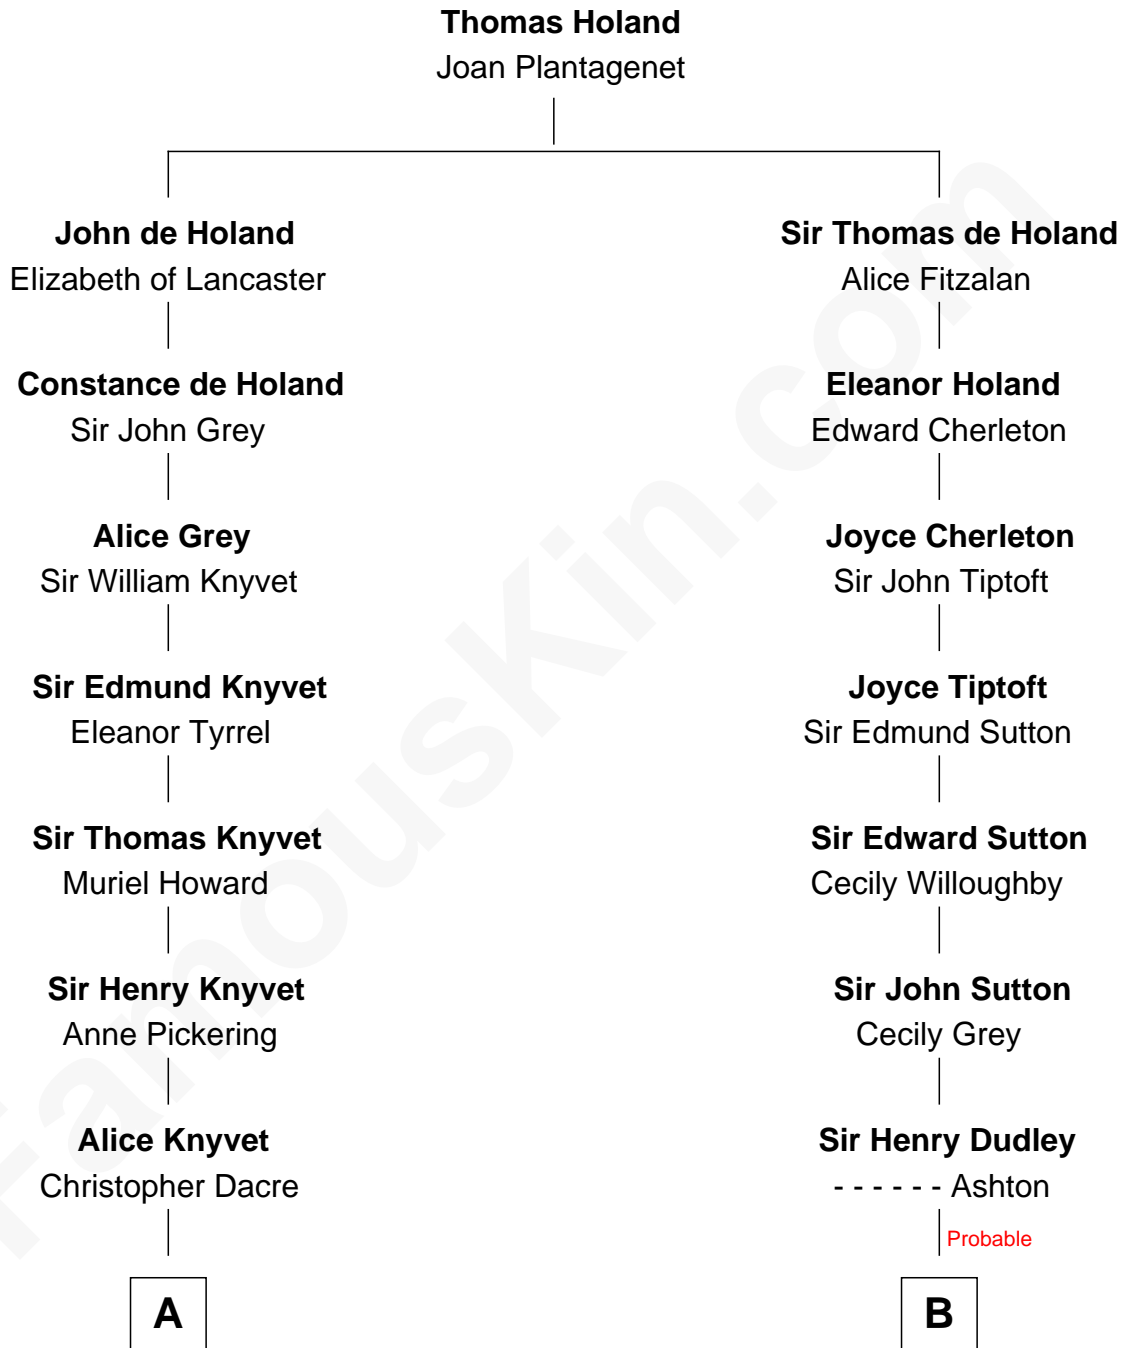

FamousKin.com
Relationship Chart of
Tilda Swinton
Movie Actress

17th cousin 1 time removed of
Endicott Peabody
62nd Governor of Massachusetts

A

Henry Dacre
of Corby Salkeld

Mary Dacre
Thomas Fetherstonhaugh