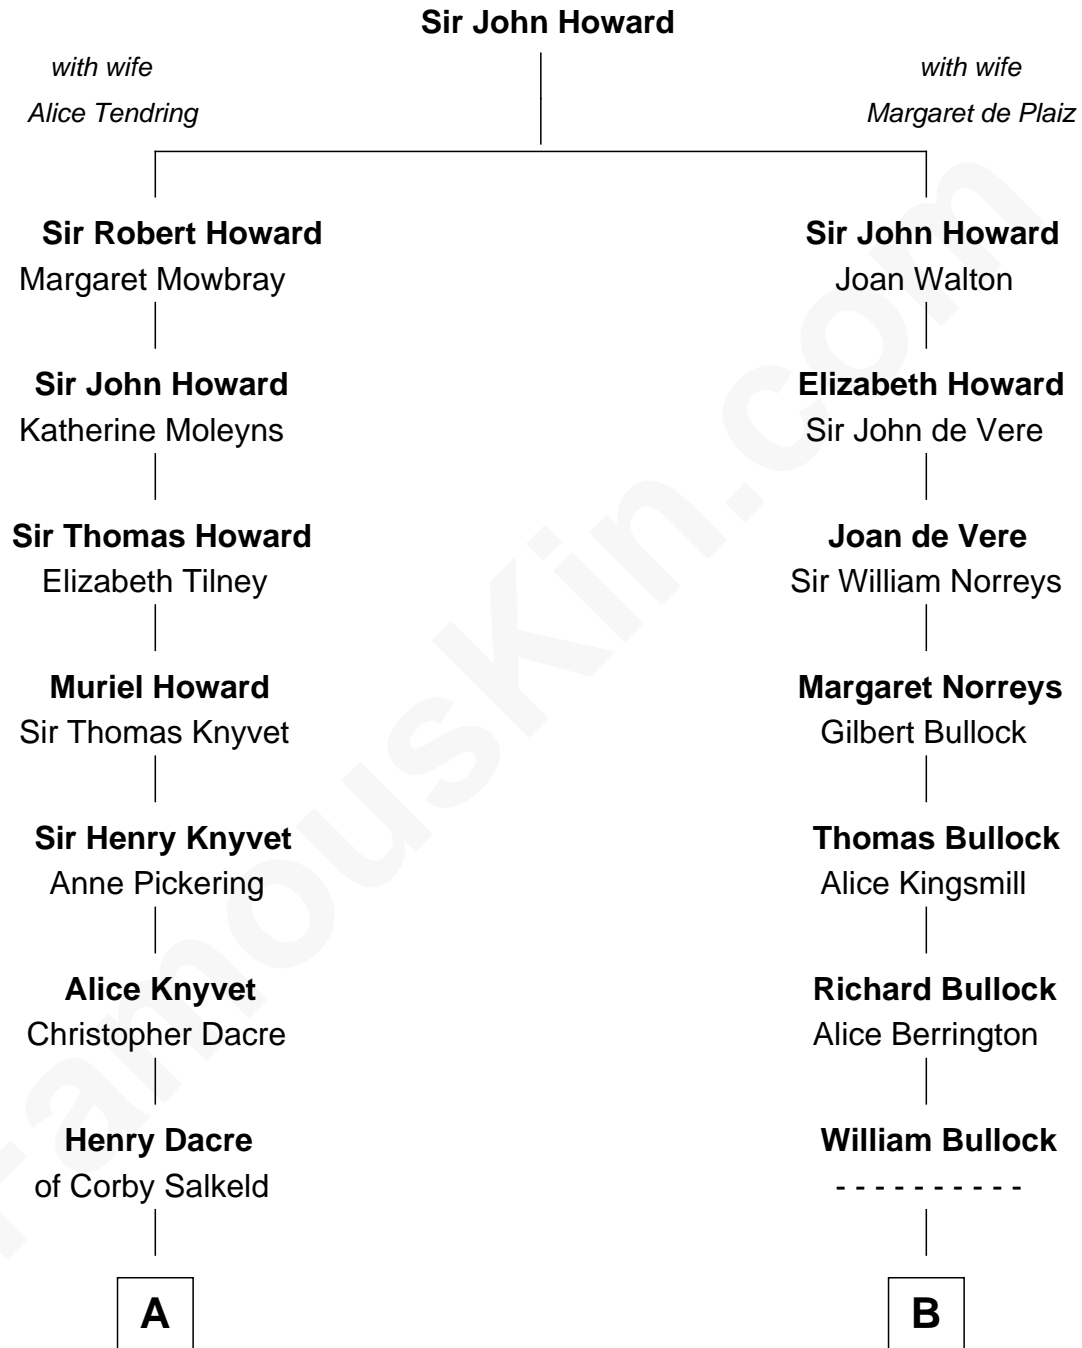

**FamousKin.com**  
**Relationship Chart of**  
**Tilda Swinton**  
*Movie Actress*

**14th cousin 3 times removed of**  
**James Russell Lowell**  
*American "Fireside" Poet*

Tilda Swinton photo by [Nicolas Genin](#) (CC BY-SA 2.0)