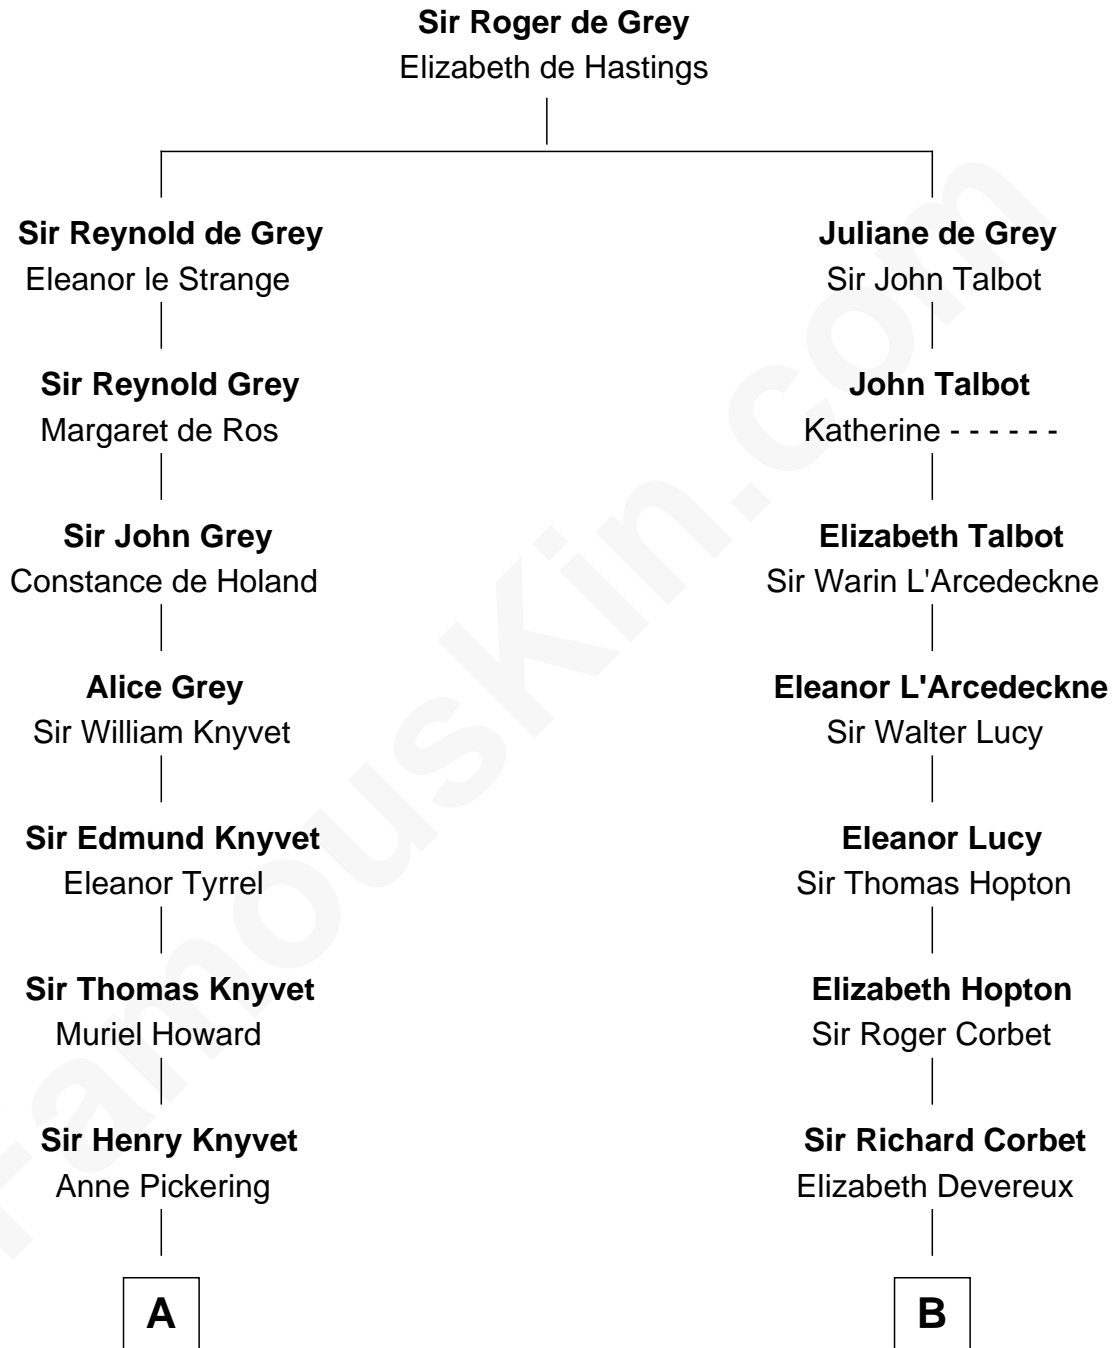

FamousKin.com
Relationship Chart of
Tilda Swinton
Movie Actress

18th cousin 1 time removed of
James Russell Lowell
American "Fireside" Poet

C

Mariora Beatrice Evelyn Rochfort Alers-Hankey

Alan Henry Campbell Swinton

Sir John Swinton

Judith Balfour Killen

Tilda Swinton

Movie Actress

D

Rev. Charles Lowell

Harriet Brackett Spence

James Russell Lowell