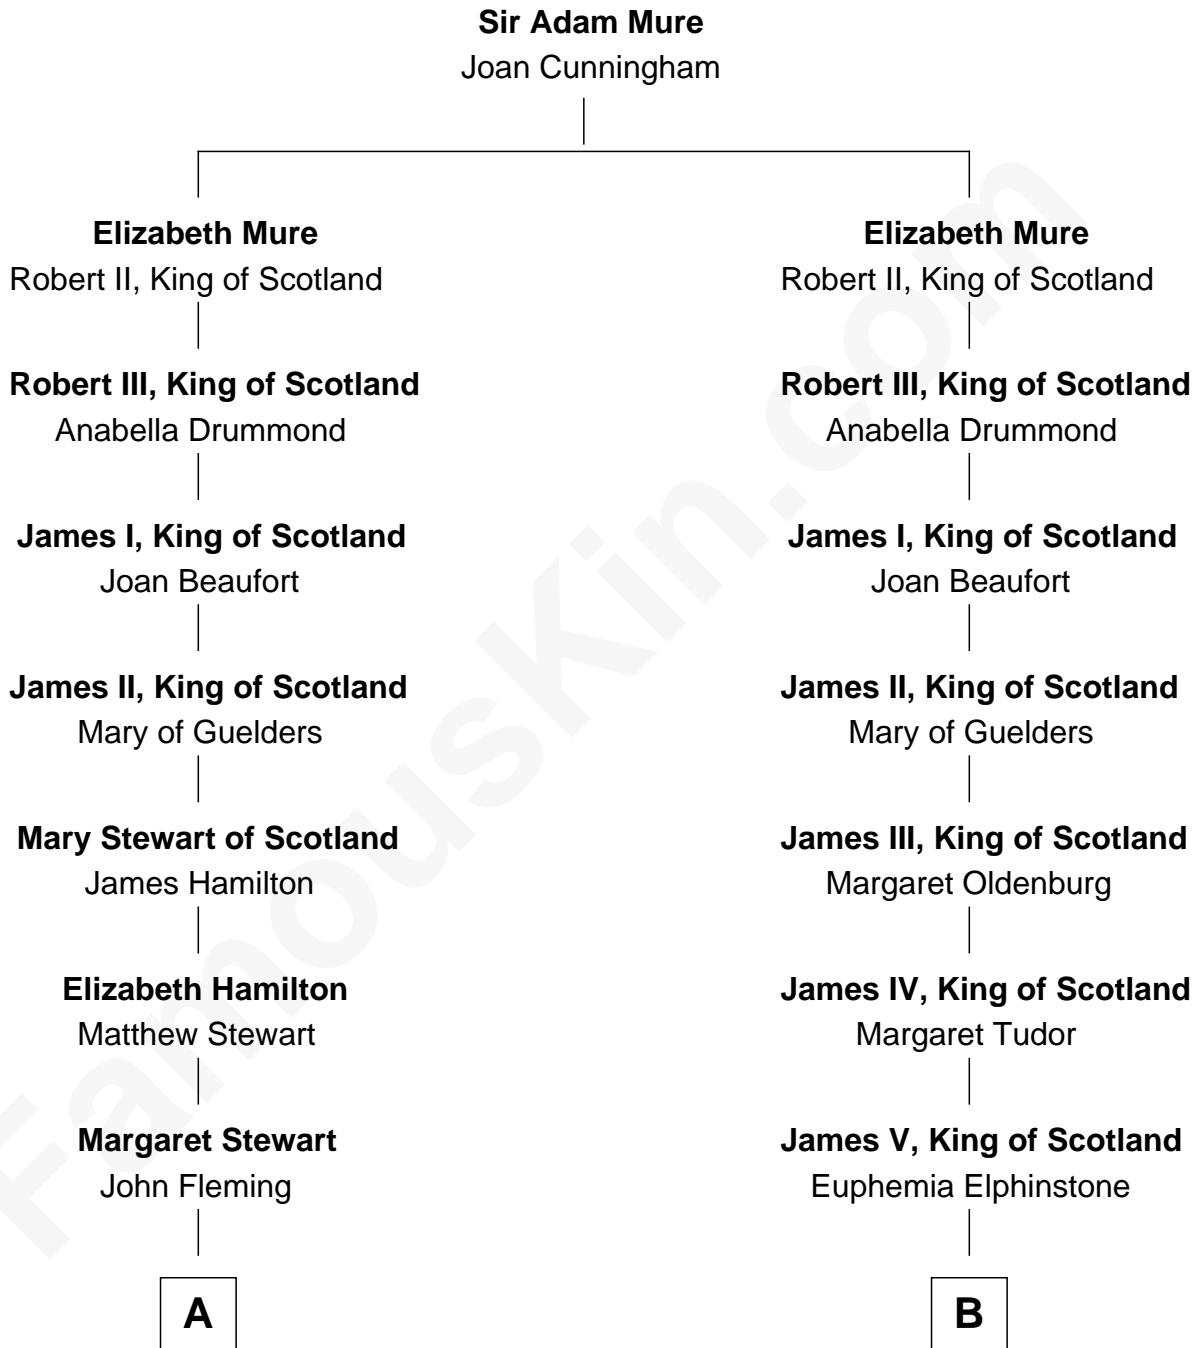

**FamousKin.com**  
**Relationship Chart of**  
**Tilda Swinton**  
*Movie Actress*

17th cousin 4 times removed of  
**James Russell Lowell**  
*American "Fireside" Poet*

**C**

—  
**Archibald Campbell Swinton**

Georgiana Caroline Sitwell

—  
**George Sitwell Campbell Swinton**

Elizabeth Ebsworth

—  
**Alan Henry Campbell Swinton**

Mariora Beatrice Evelyn Rochfort Alers-Hankey

—  
**Sir John Swinton**

Judith Balfour Killen