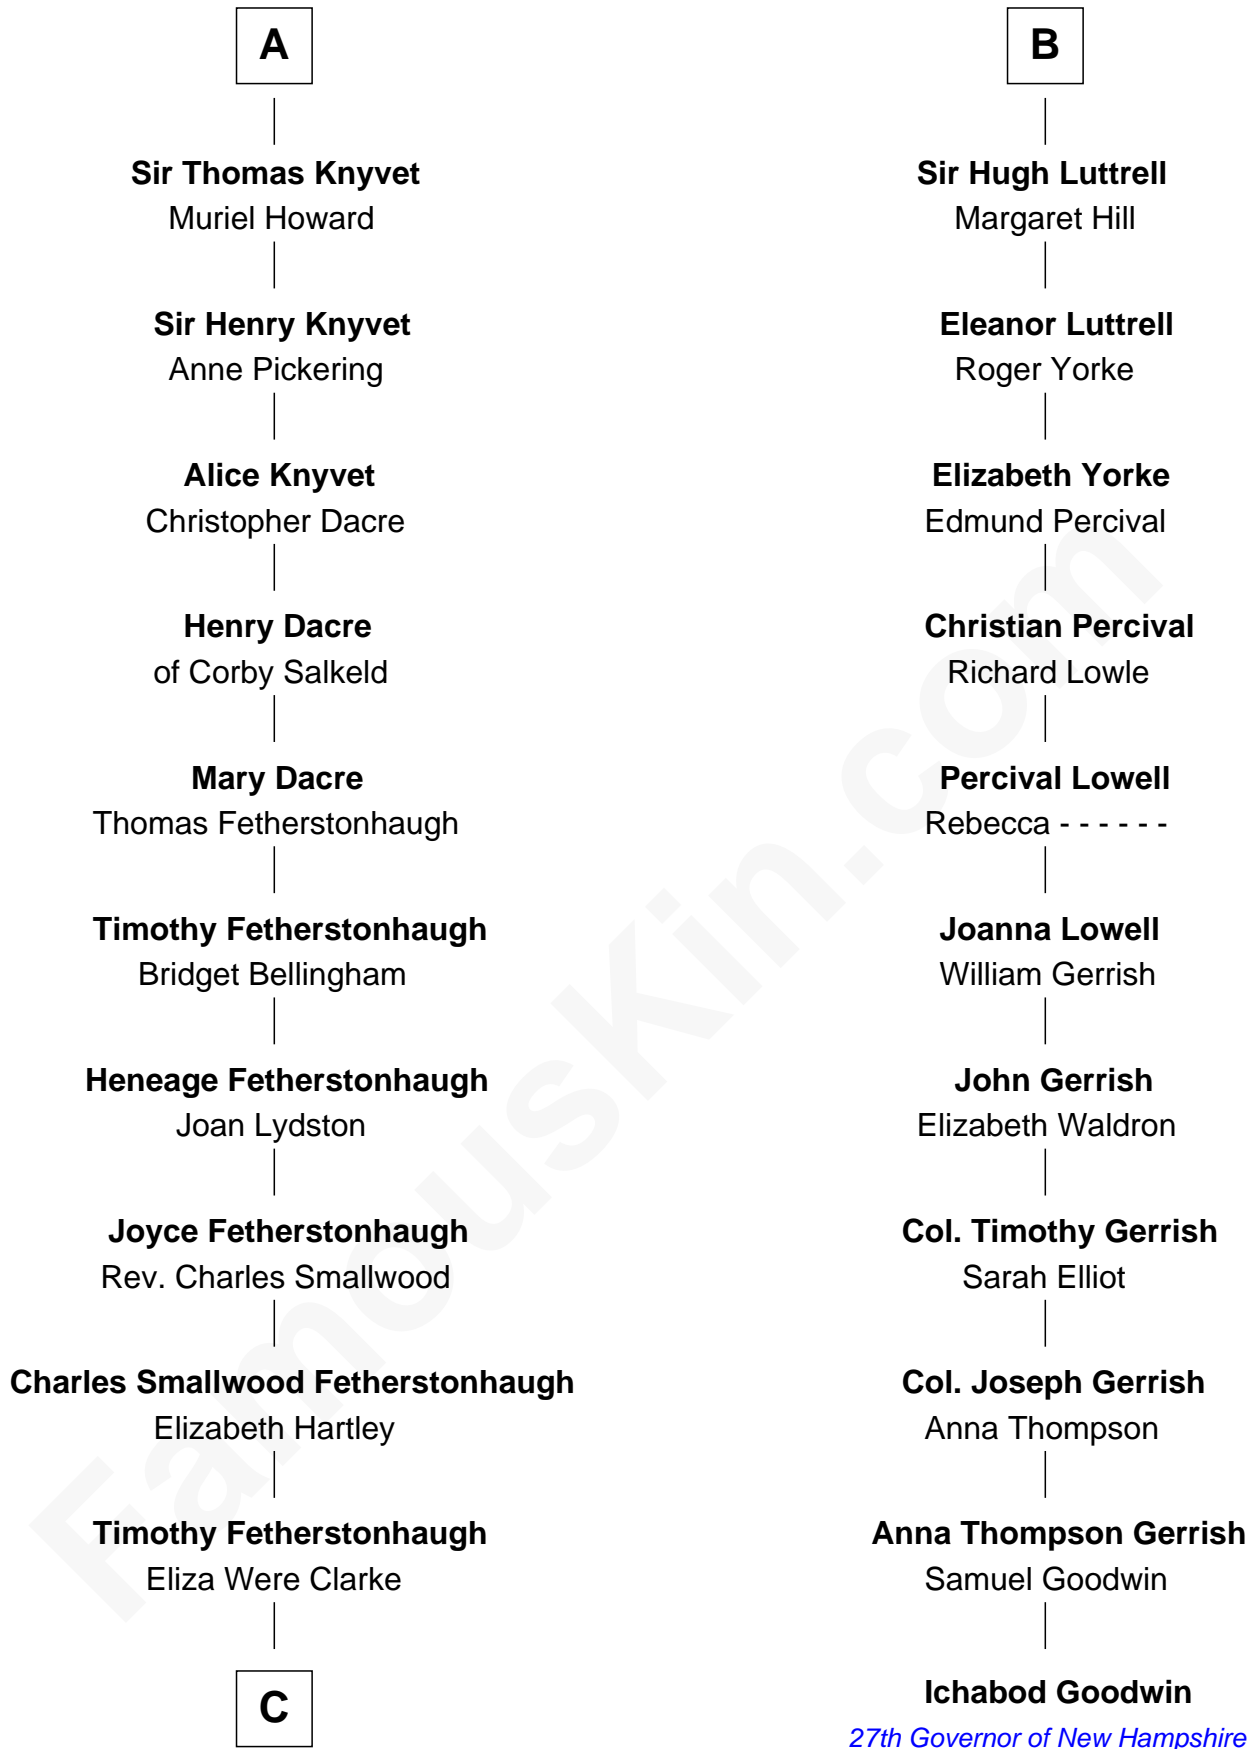

FamousKin.com Relationship Chart of

Tilda Swinton

Movie Actress

17th cousin 4 times removed of

Ichabod Goodwin

27th Governor of New Hampshire

C

Albany Fetherstonhaugh

Evelyn Gertrude Astell

Gertrude Clare Fetherstonhaugh

Cecil George Herbert Alers-Hankey

Mariora Beatrice Evelyn Rochfort Alers-Hankey

Alan Henry Campbell Swinton

Sir John Swinton

Judith Balfour Killen

Tilda Swinton