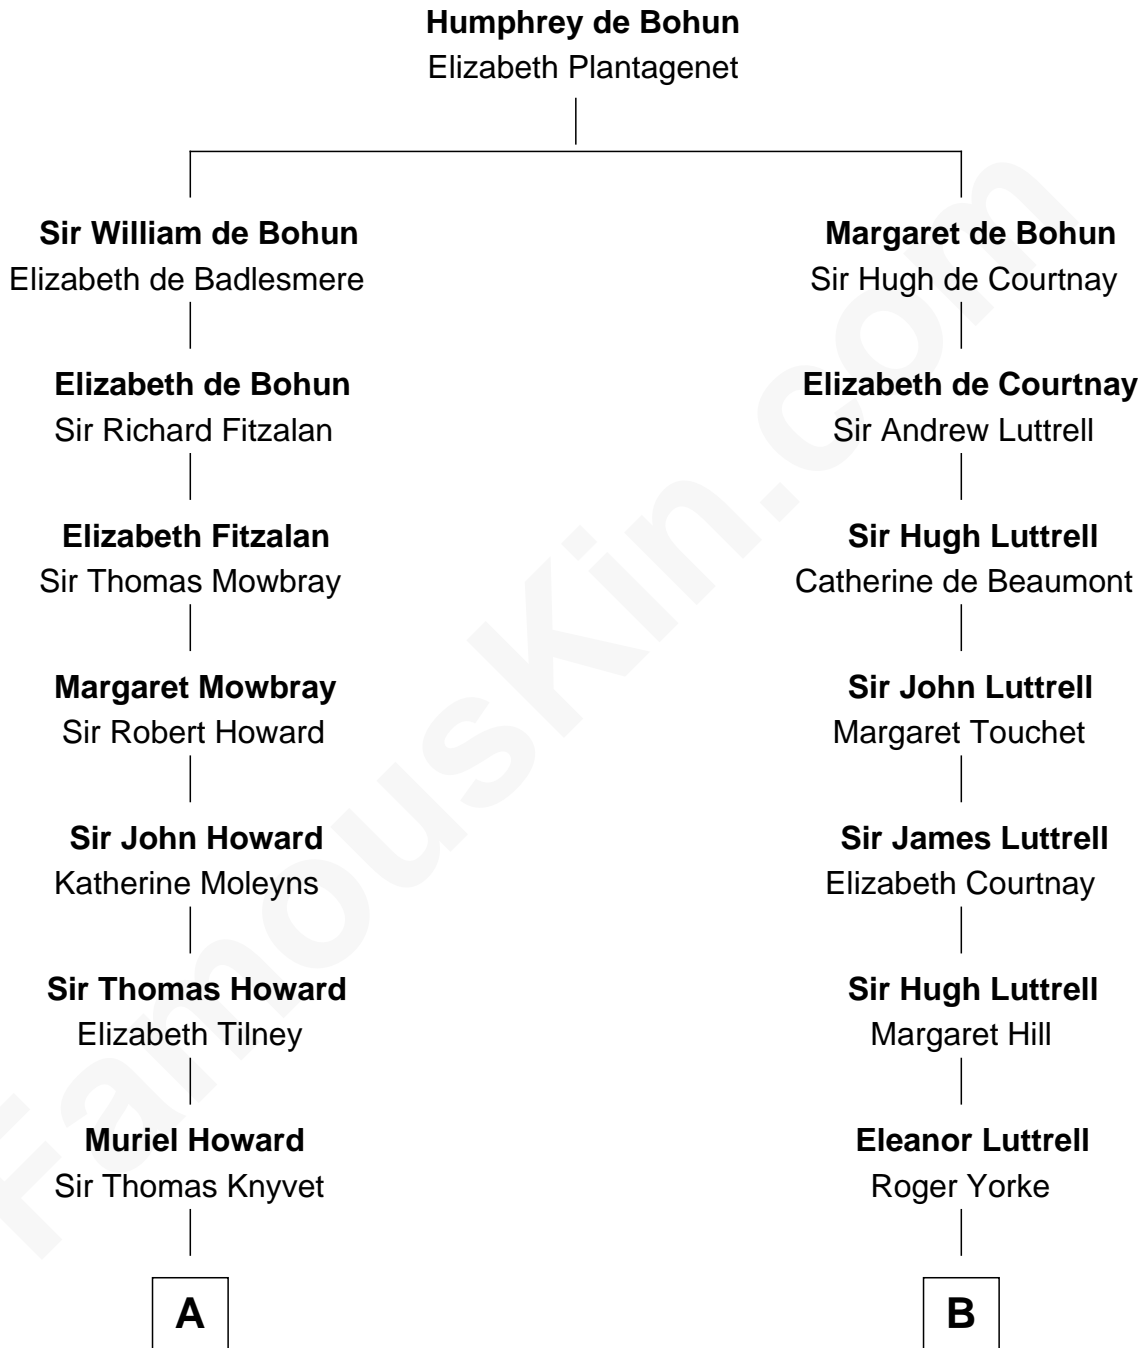

**FamousKin.com**  
**Relationship Chart of**  
**Tilda Swinton**  
*Movie Actress*

15th cousin 5 times removed of  
**Ichabod Goodwin**  
*27th Governor of New Hampshire*

**C**

**Gertrude Clare Fetherstonhaugh**  
Cecil George Herbert Alers-Hankey

**Mariora Beatrice Evelyn Rochfort Alers-Hankey**  
Alan Henry Campbell Swinton

**Sir John Swinton**  
Judith Balfour Killen

**Tilda Swinton**  
*Movie Actress*

FamousKin.com