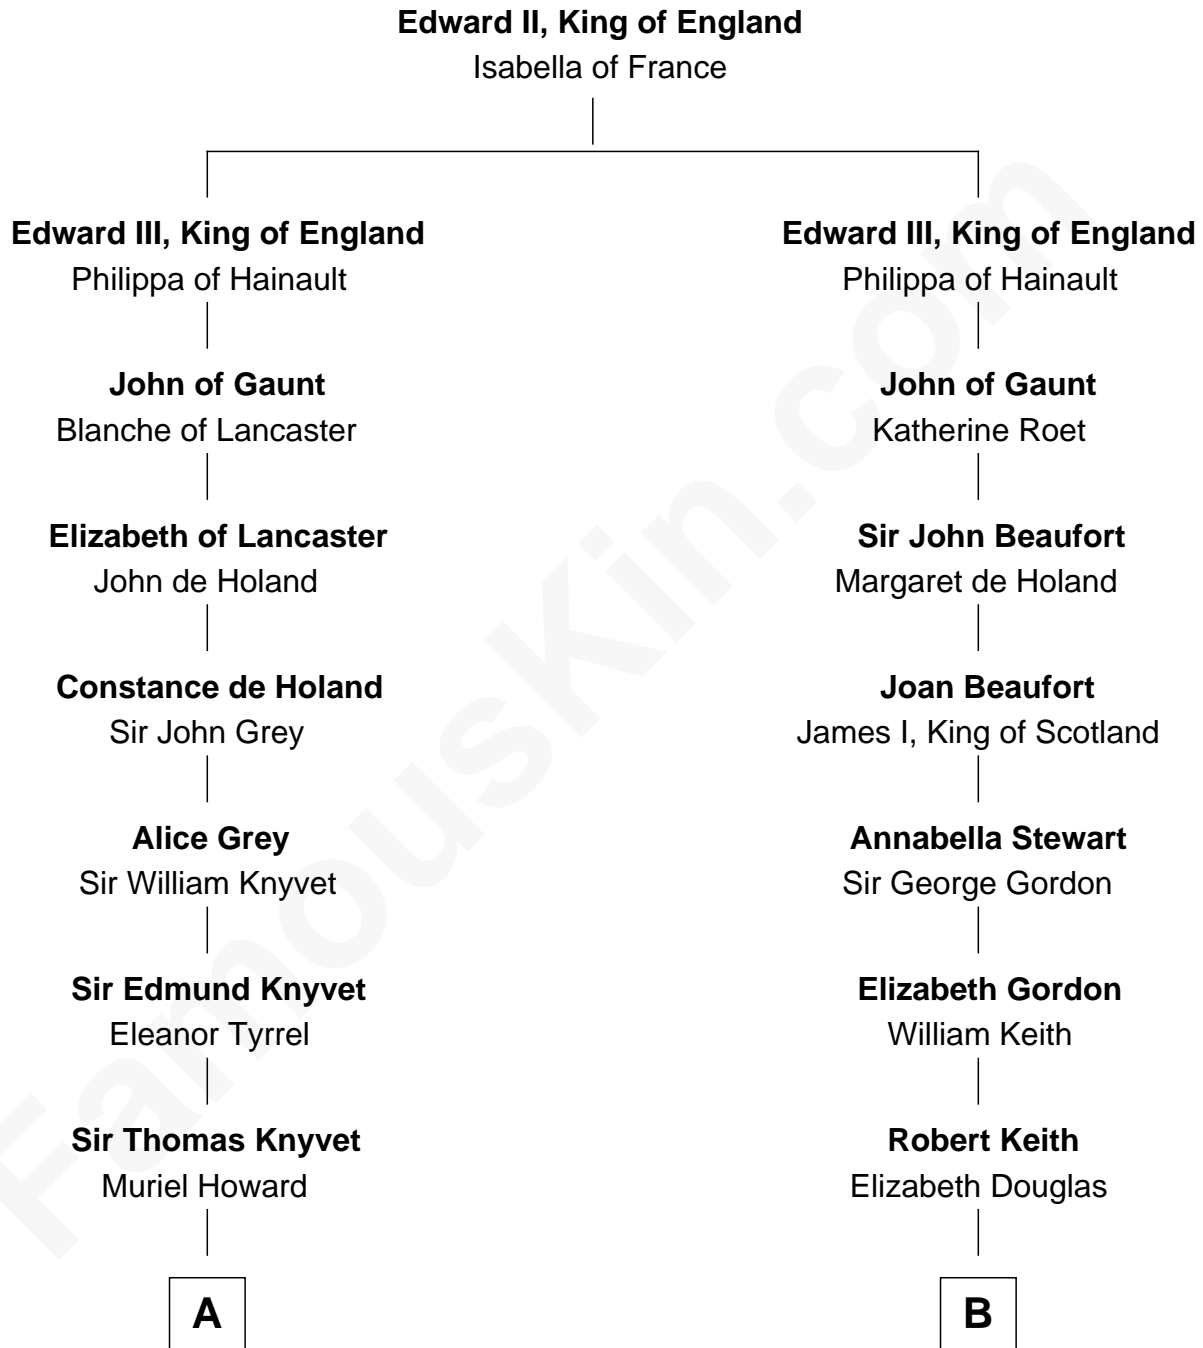

FamousKin.com Relationship Chart of

Tilda Swinton

Movie Actress

20th cousin 1 time removed of

Wernher von Braun

Rocket Scientist

C

Gertrude Clare Fetherstonhaugh
Cecil George Herbert Alers-Hankey

Matoria Beatrice Evelyn Rochfort Alers-Hankey
Alan Henry Campbell Swinton

Sir John Swinton
Judith Balfour Killen

Tilda Swinton
Movie Actress

D

Friederike von Keyserlingk
Gustav von Below

Karl Emil Gustav von Below
Eleonore Melitta Behrend