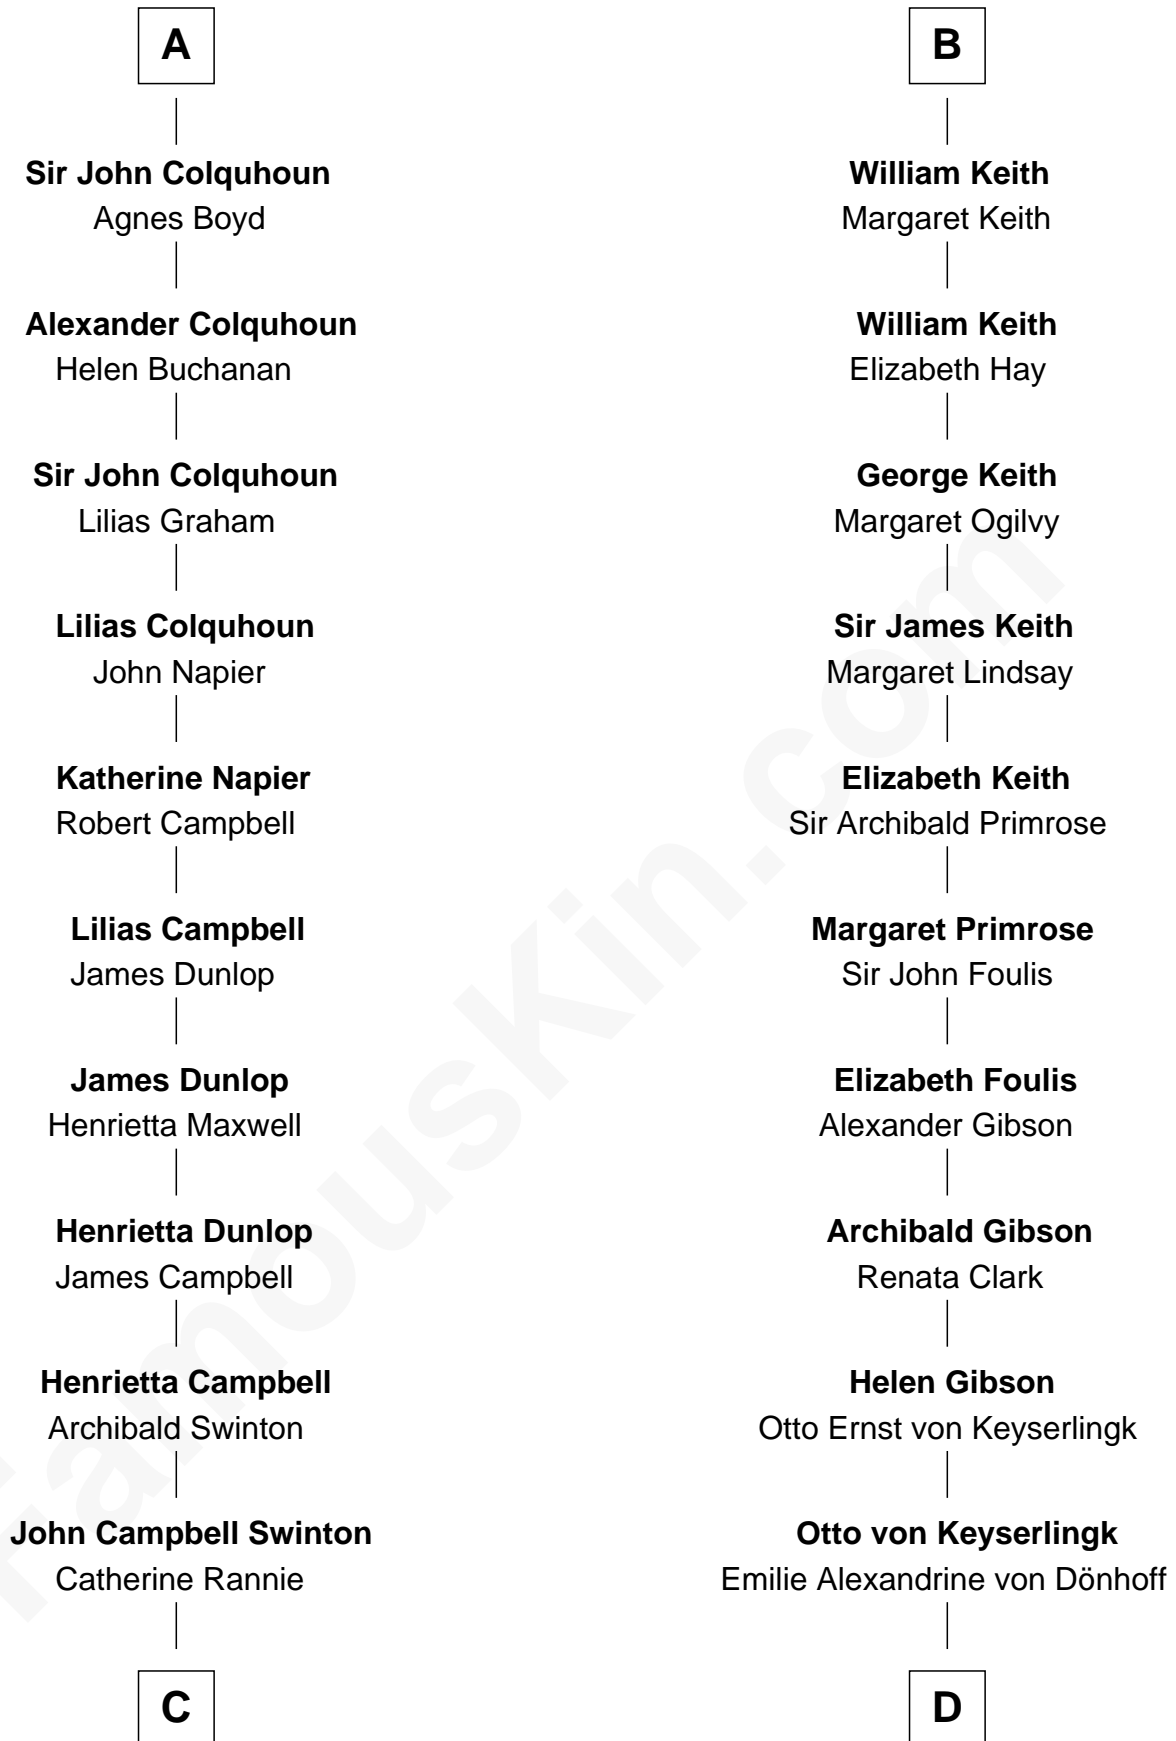

# FamousKin.com Relationship Chart of

**Tilda Swinton**

*Movie Actress*

21st cousin of

**Wernher von Braun**

*Rocket Scientist*

Hugh of Ross

**Euphemia of Ross**  
Robert II, King of Scotland

**Elizabeth Stewart**  
Sir David Lindsay

**Elizabeth Lindsay**  
Sir Robert Erskine

**Christian Erskine**  
Patrick Graham

**William Graham**  
Helen Douglas

**William Graham**  
Janet Edmonstone

**Katherine Graham**  
Humphry Colquhoun

**A**

**Euphemia of Ross**  
Robert II, King of Scotland

**Elizabeth Stewart**  
Sir David Lindsay

**Elizabeth Lindsay**  
Sir Robert Erskine

**Thomas Erskine**  
Janet Douglas

**Mariot Erskine**  
William Keith

**William Keith**  
Elizabeth Gordon

**Robert Keith**  
Elizabeth Douglas

**B**

**C**

**Archibald Campbell Swinton**

Georgiana Caroline Sitwell

**George Sitwell Campbell Swinton**

Elizabeth Ebsworth