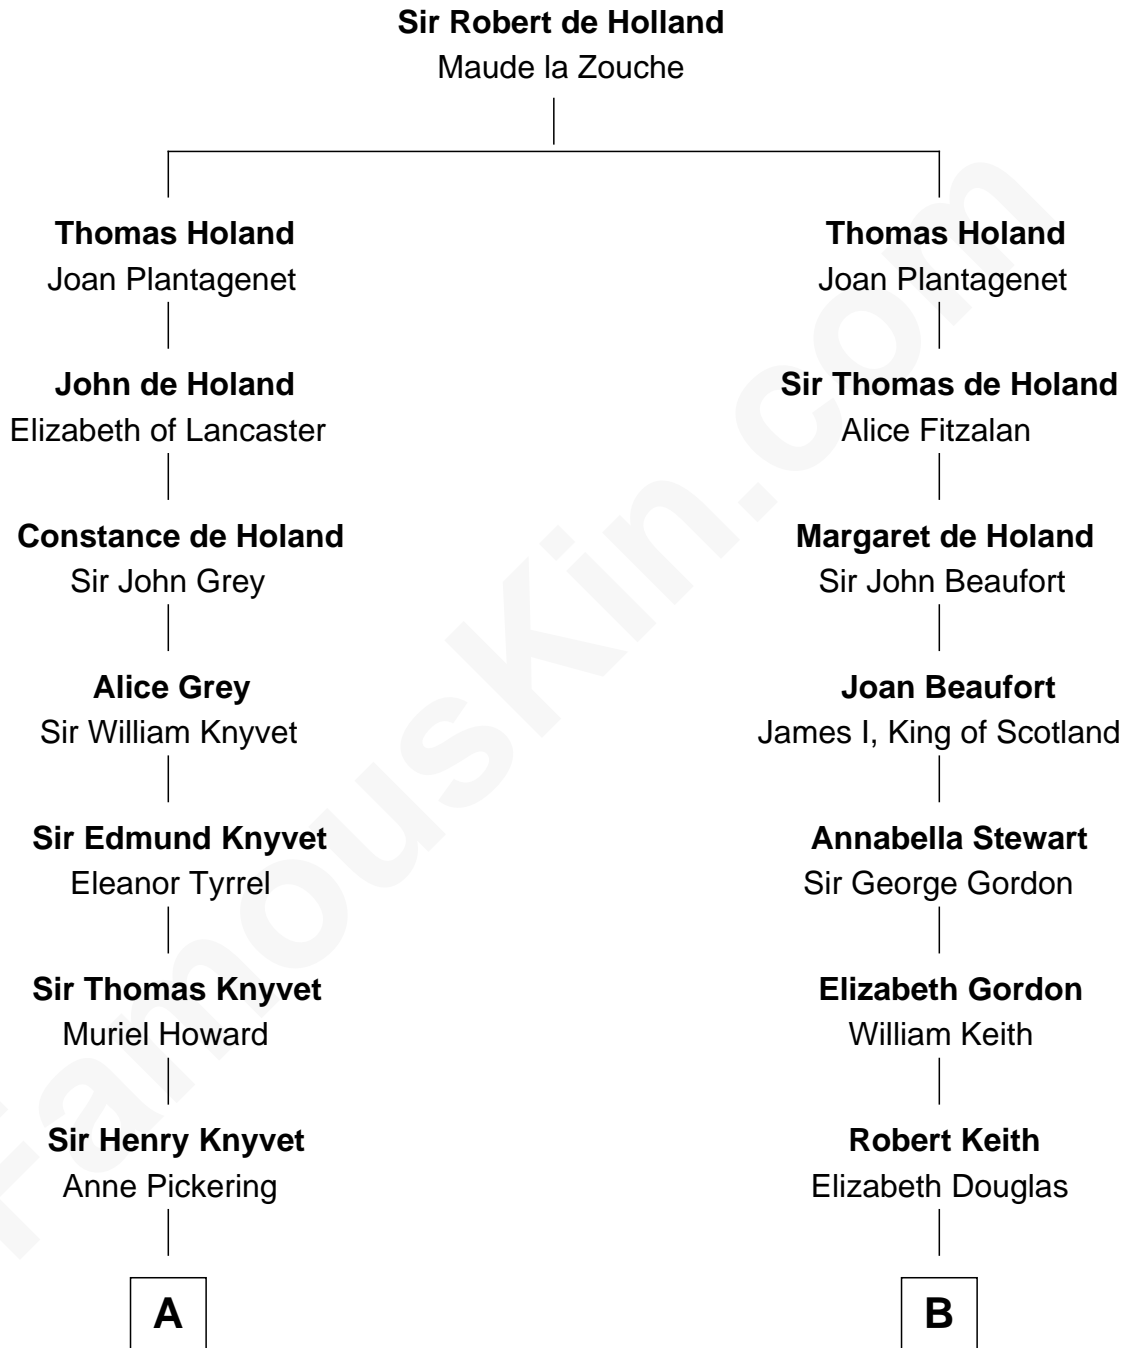

FamousKin.com
Relationship Chart of
Tilda Swinton
Movie Actress

19th cousin 2 times removed of
Wernher von Braun
Rocket Scientist

C

Mariora Beatrice Evelyn Rochfort Alers-Hankey

Alan Henry Campbell Swinton

Sir John Swinton

Judith Balfour Killen

Tilda Swinton

Movie Actress

D

Friederike von Keyserlingk

Gustav von Below

Karl Emil Gustav von Below

Eleonore Melitta Behrend

Marie Eleonore Dorothea von Below

Wernher von Quistorp

Emmy von Quistorp

Magnus von Braun

Wernher von Braun

Rocket Scientist