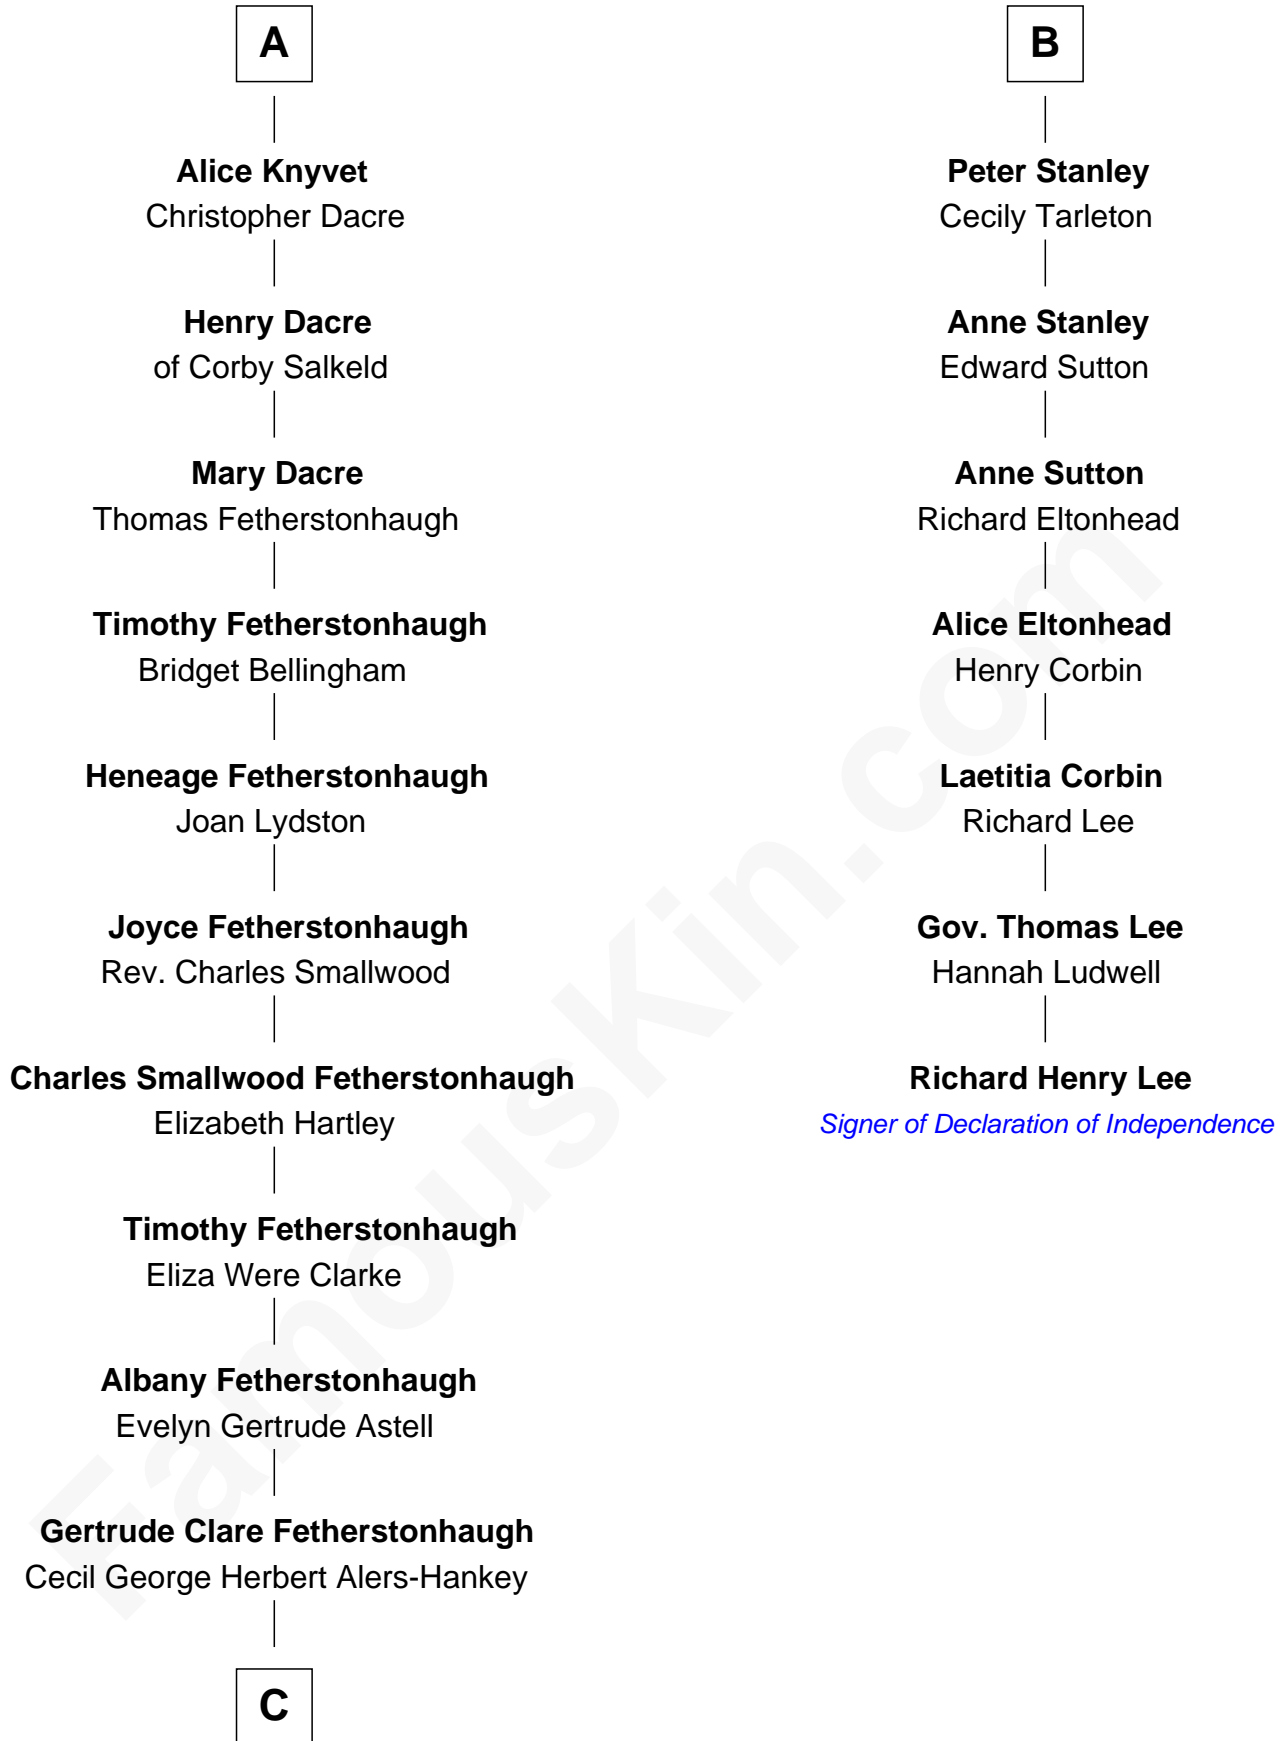

**FamousKin.com**  
**Relationship Chart of**  
**Tilda Swinton**  
*Movie Actress*

13th cousin 6 times removed of  
**Richard Henry Lee**  
*Signer of the Declaration of Independence*

**C**

**Mariora Beatrice Evelyn Rochfort Alers-Hankey**

Alan Henry Campbell Swinton

**Sir John Swinton**

Judith Balfour Killen

**Tilda Swinton**

*Movie Actress*

FamousKin.com