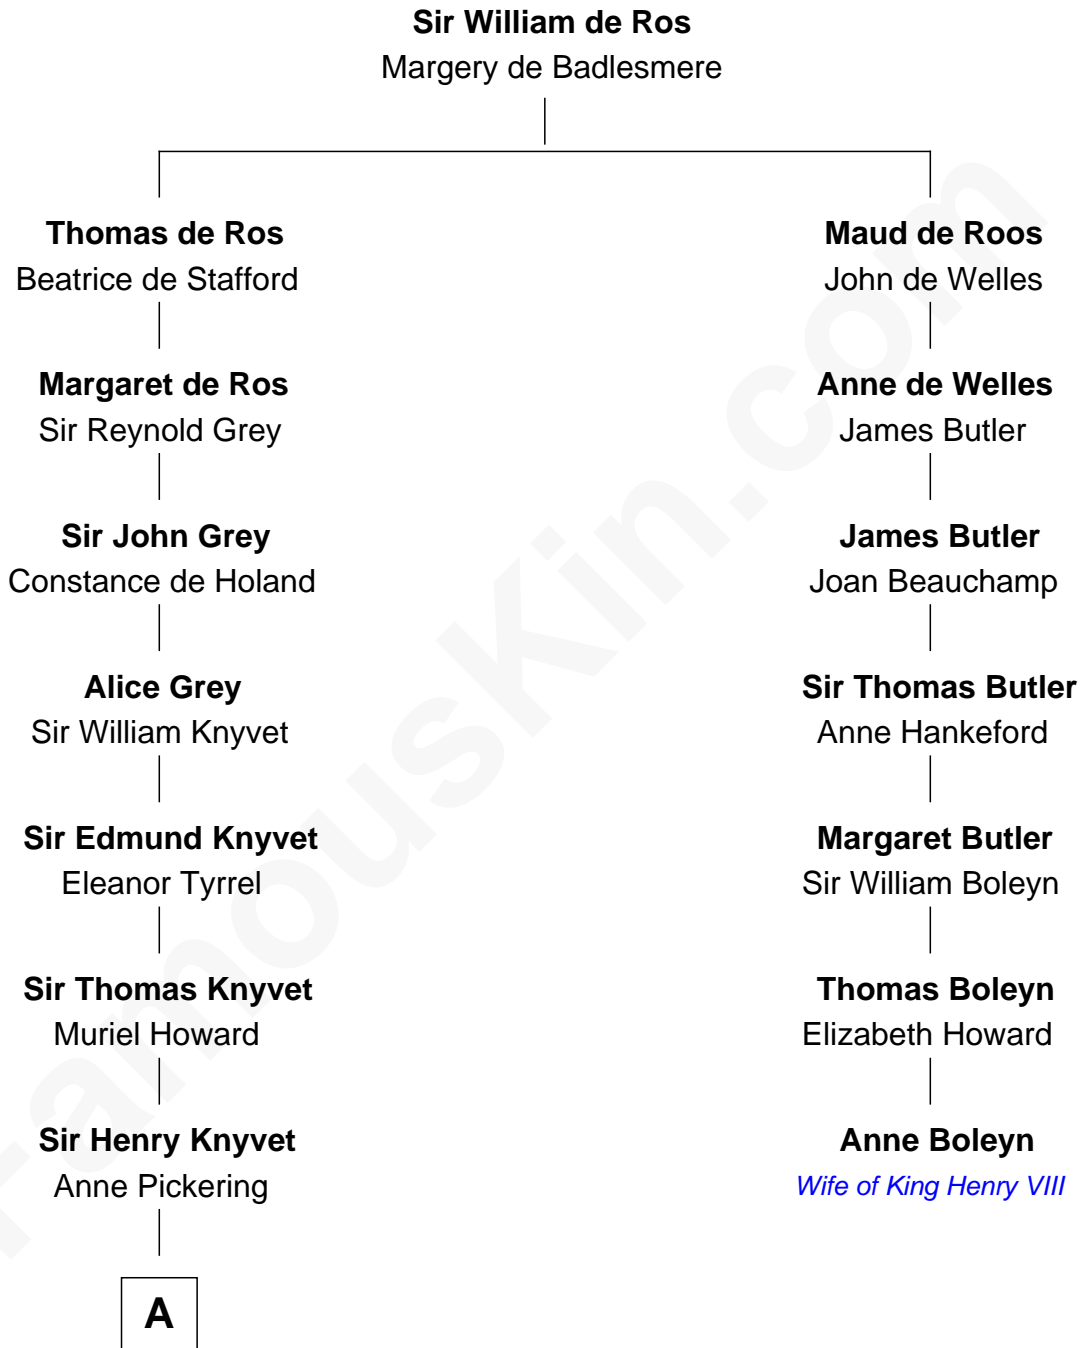

FamousKin.com Relationship Chart of

Tilda Swinton

Movie Actress

6th cousin 13 times removed of

Anne Boleyn

2nd Wife of King Henry VIII

A

Alice Knyvet
Christopher Dacre