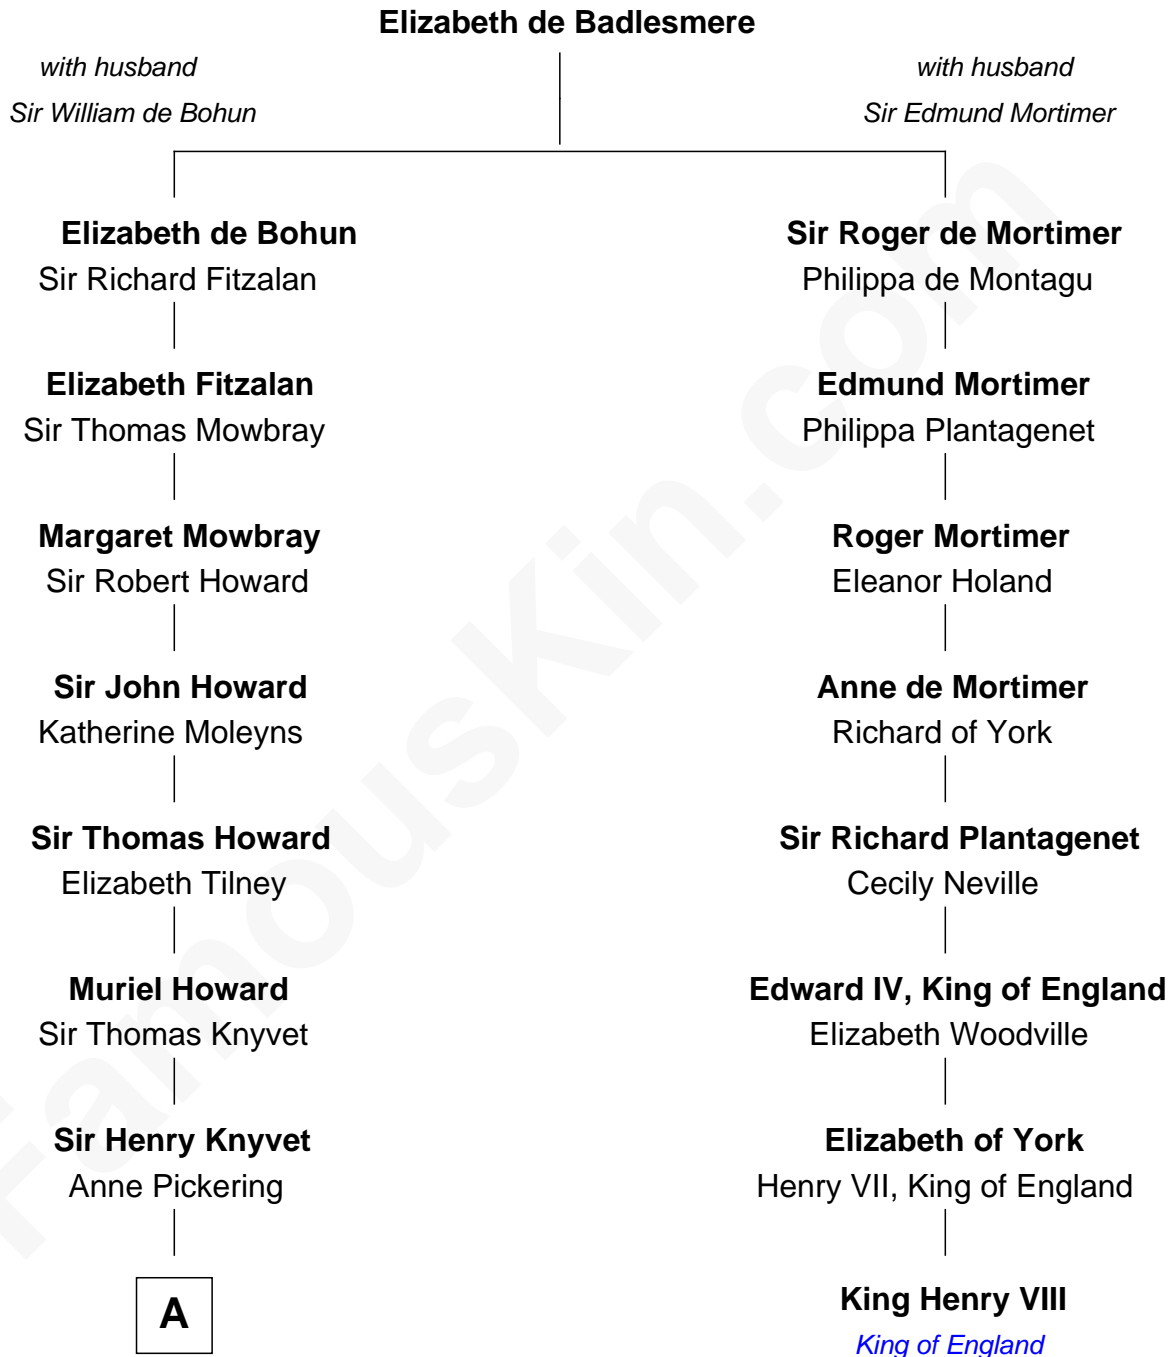

# FamousKin.com Relationship Chart of

**Tilda Swinton**

*Movie Actress*

7th cousin 12 times removed of

**King Henry VIII**

*King of England*

**A**

**Alice Knyvet**  
Christopher Dacre

**Charles Smallwood Fetherstonhaugh**  
Elizabeth Hartley

**Timothy Fetherstonhaugh**  
Eliza Were Clarke

**Albany Fetherstonhaugh**  
Evelyn Gertrude Astell

**Gertrude Clare Fetherstonhaugh**  
Cecil George Herbert Alers-Hankey