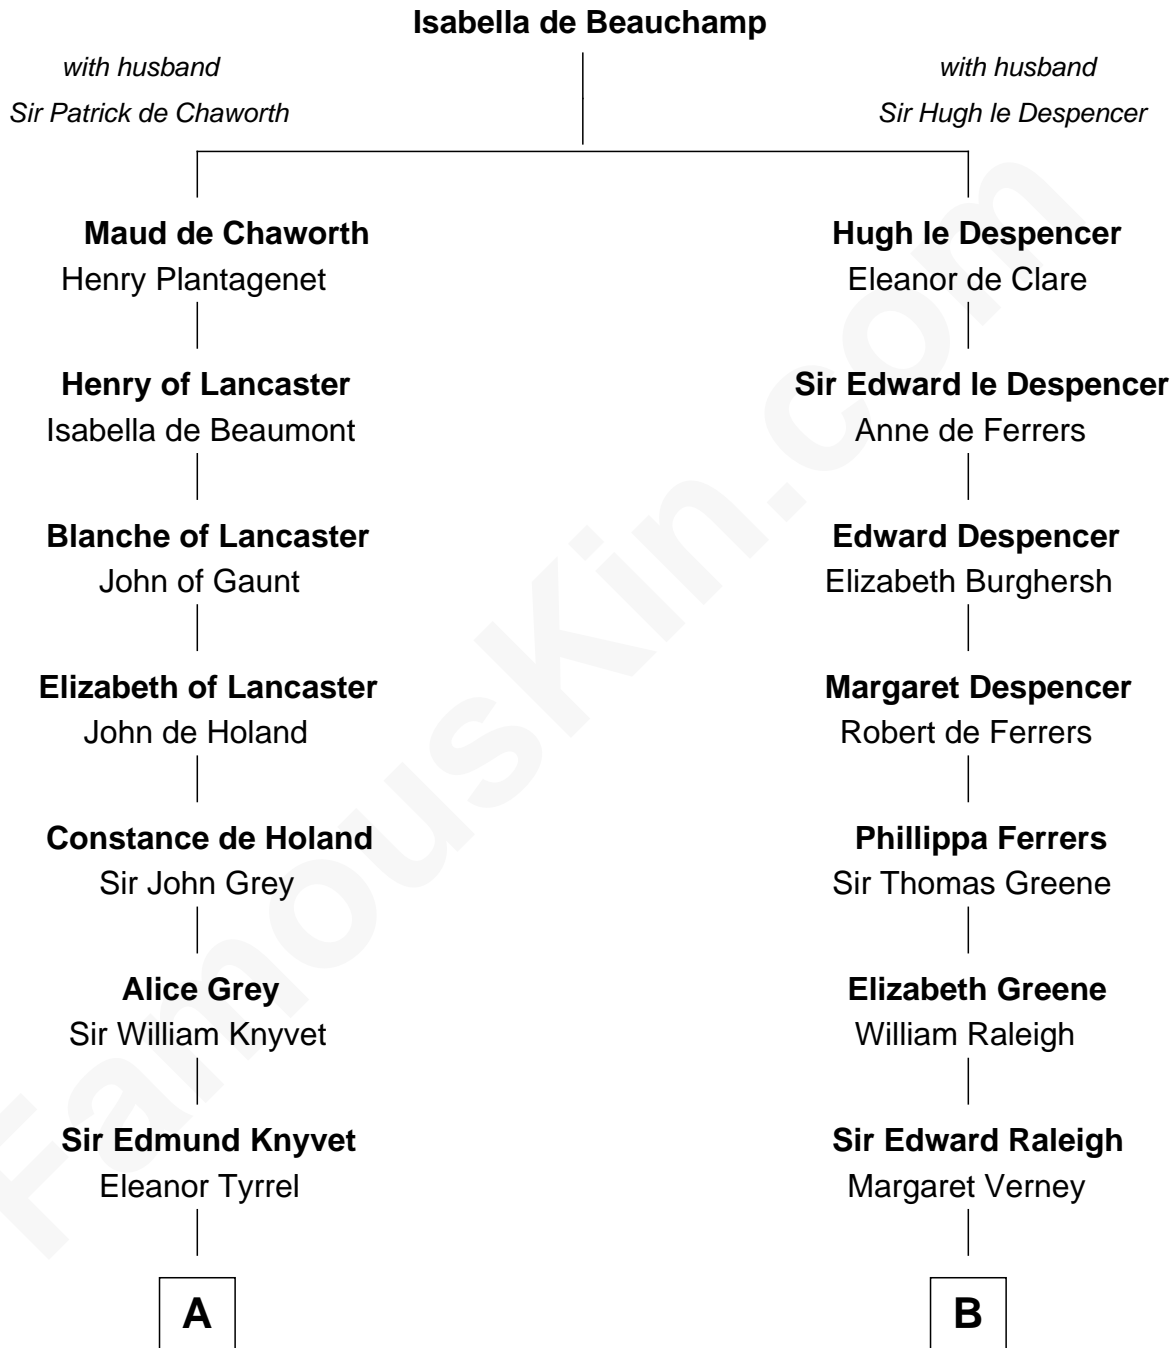

FamousKin.com Relationship Chart of

Tilda Swinton

Movie Actress

21st cousin of

Willis Carrier

Inventor of Air Conditioning

C

Albany Fetherstonhaugh

Evelyn Gertrude Astell

Gertrude Clare Fetherstonhaugh

Cecil George Herbert Alers-Hankey

Matoria Beatrice Evelyn Rochfort Alers-Hankey

Alan Henry Campbell Swinton

Sir John Swinton

Judith Balfour Killen

Tilda Swinton