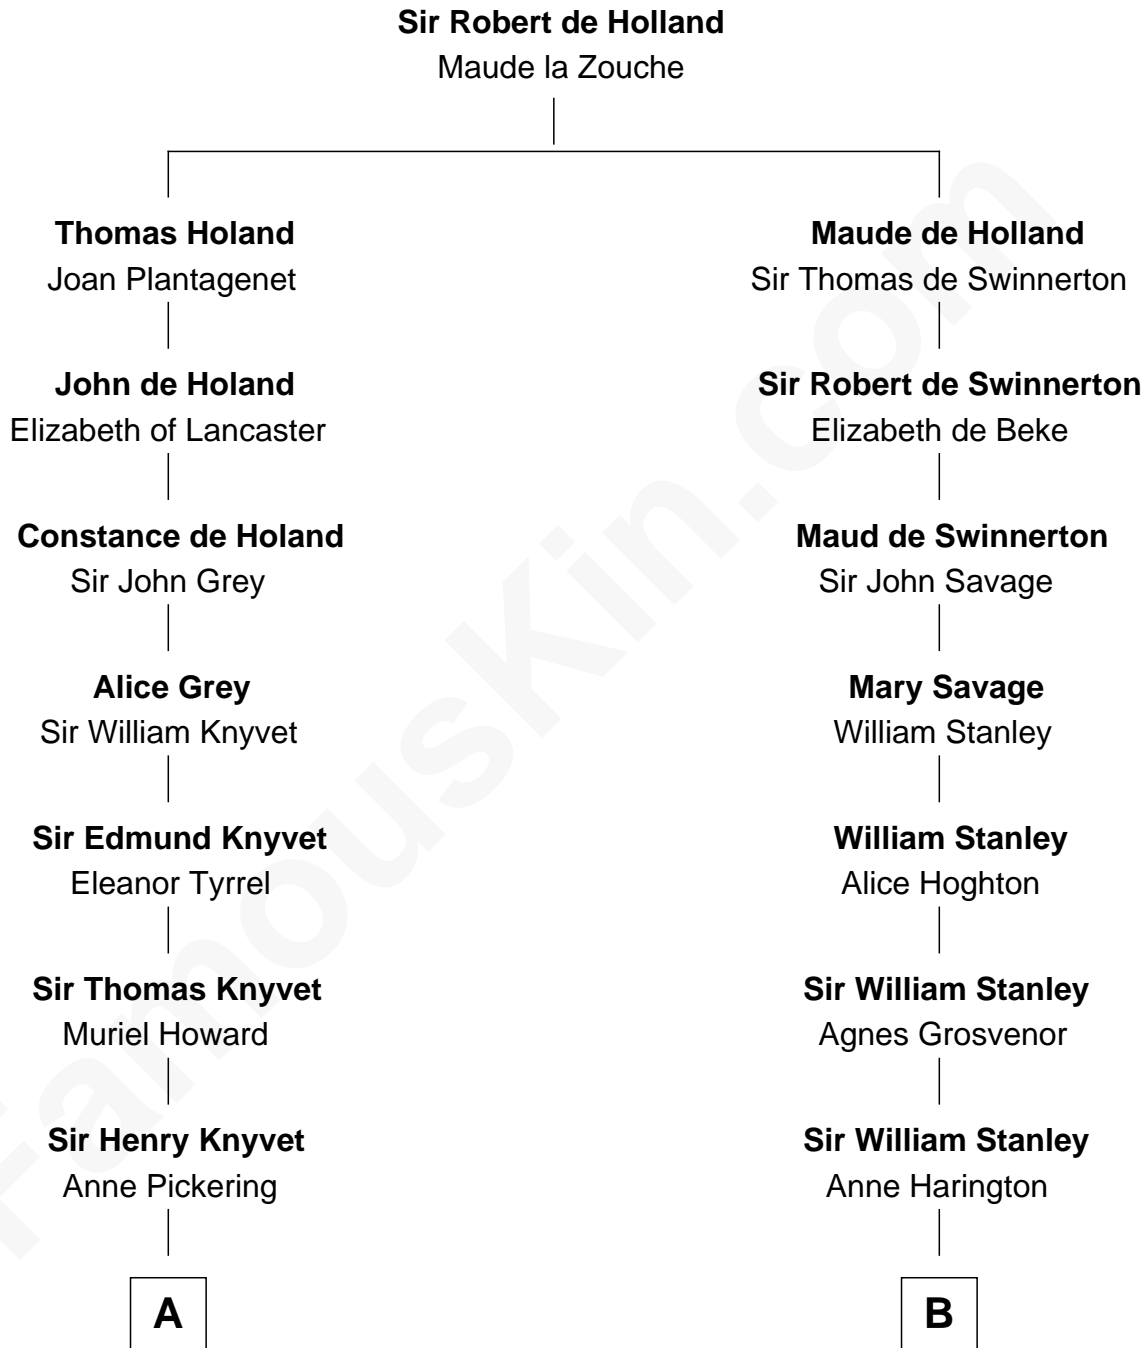

**FamousKin.com**  
**Relationship Chart of**  
**Tilda Swinton**  
*Movie Actress*

13th cousin 6 times removed of

**Francis Lightfoot Lee**  
*Signer of the Declaration of Independence*

**C**

**Mariora Beatrice Evelyn Rochfort Alers-Hankey**

Alan Henry Campbell Swinton

**Sir John Swinton**

Judith Balfour Killen

**Tilda Swinton**

*Movie Actress*

FamousKin.com