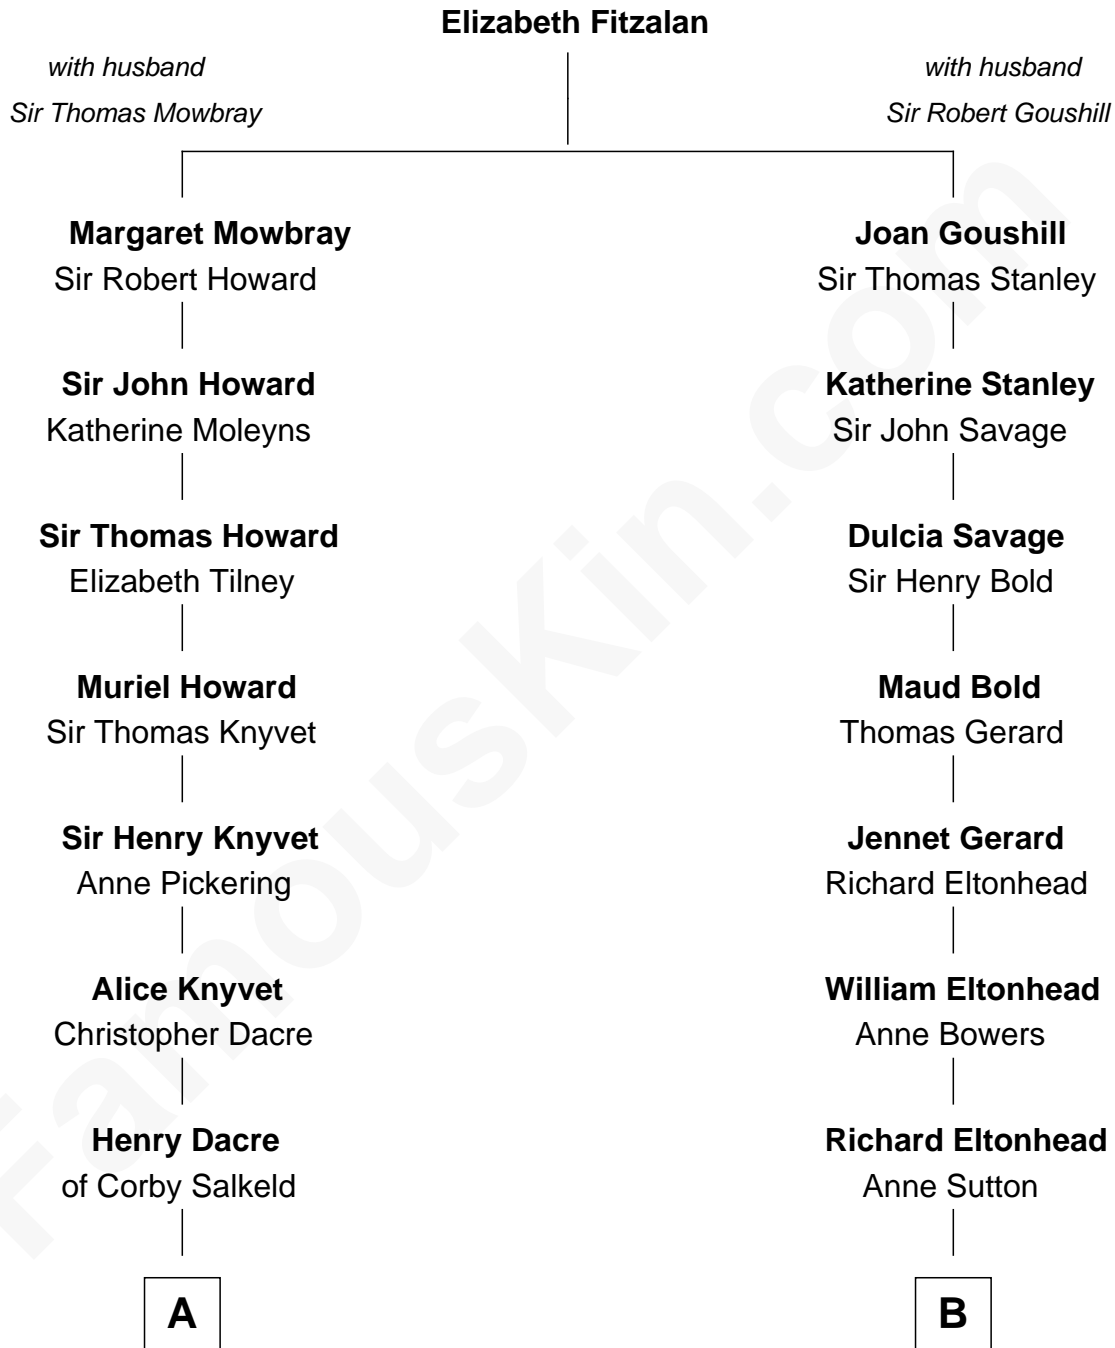

**FamousKin.com**  
**Relationship Chart of**  
**Tilda Swinton**  
*Movie Actress*

10th cousin 7 times removed of

**Francis Lightfoot Lee**  
*Signer of the Declaration of Independence*

**A**

**Mary Dacre**